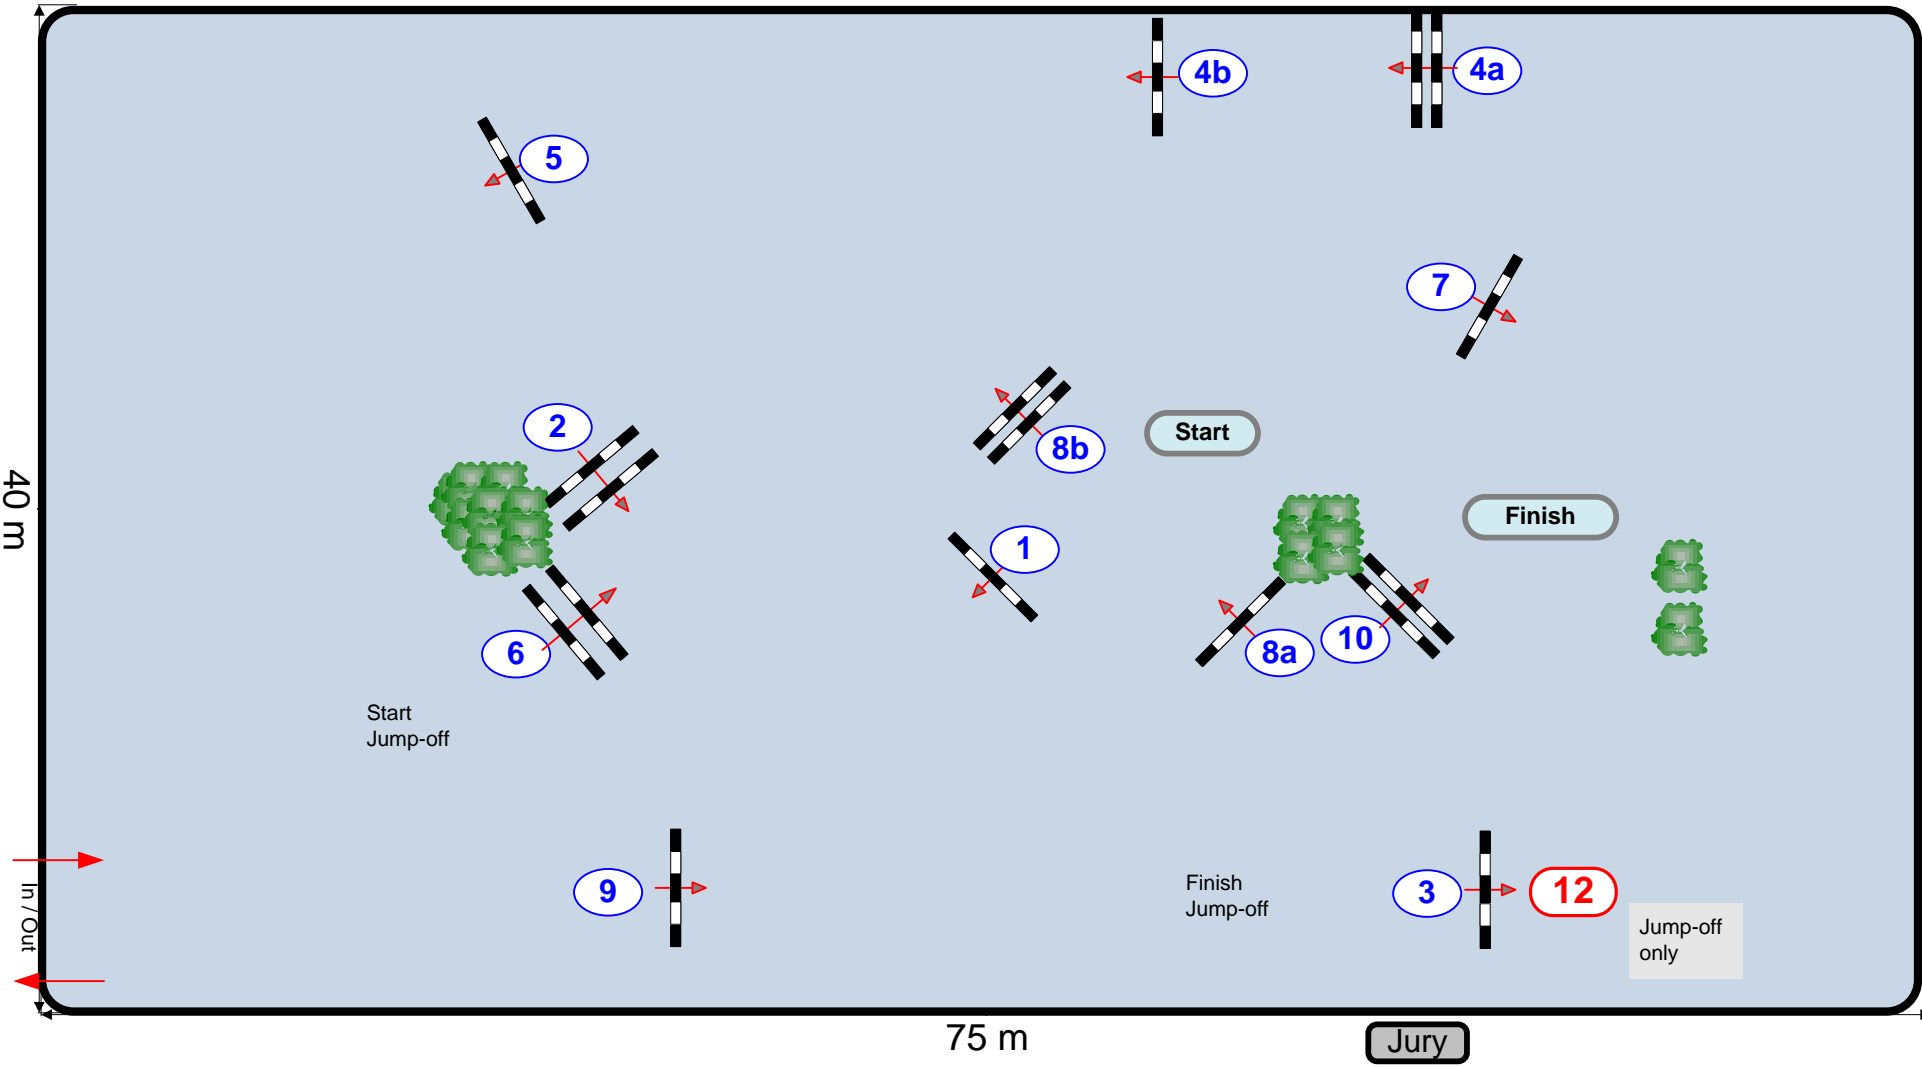

Class No.: 4 1,10m Competition with one jump-off 20. December 2009 Start: 0:00

Table: A	Speed: 325 m/min	Obstacles: 1-11	1st Jump-off: 6-7-8a+8b-9-10-12
National RG:	Length: 500 m	Efforts: 13	Length: 270 m
FEI RG / Art. 238.2.2.	Time allowed: 93 sec	Penalty sec:	Time allowed: 50 sec
Height: 1,05 m	Time limit: 186 sec	Closed combination:	Time limit:

3

VARI Riding Club 20.12.2009

Class No.: 3 1,05m Competition with one jump-off 20. December 2009 Start: 0:00

Table: A	Speed:325 m/min	Obstacles: 1-11	1st Jump-off: 5-2-3-1-6a+6b-7
National RG:	Length: 500 m	Efforts: 12	Length: 310 m
FEI RG / Art. 238.2.2.	Time allowed:93 sec	Penalty sec:	Time allowed: 58 sec
Height: 1,05 m	Time limit:186 sec	Closed combination:	Time limit:

Eduard Petrovic
00385-99-2085478
www.jumpdesign.net

Class No.: 2 1,00m Competition with one jump-off 20. December 2009 Start: 0:00

Table: A	Speed: 325 m/min	Obstacles: 1-11	1st Jump-off: 5-6-10-9a+9b-7-8
National RG:	Length: 420 m	Efforts: 12	Length: 290 m
FEI RG / Art. 238.2.2.	Time allowed: 78 sec	Penalty sec:	Time allowed: 54 sec
Height: 1,00 m	Time limit: 156 sec	Closed combination:	Time limit:

Eduard Petrovic
00385-99-2085478
www.jumpdesign.net

VARI Riding Club

20.12.2009

Class No.: 1 0,80m 20. December 2009 Start: 0:00

Table: A Speed: 325 m/min Obstacles: 1-9
National RG: Length: 350 m Efforts: 10
FEI RG / Art. 238.1.1 Time allowed: 65 sec Penalty sec:
Height: 0,80 m Time limit: 130 sec Closed combination: