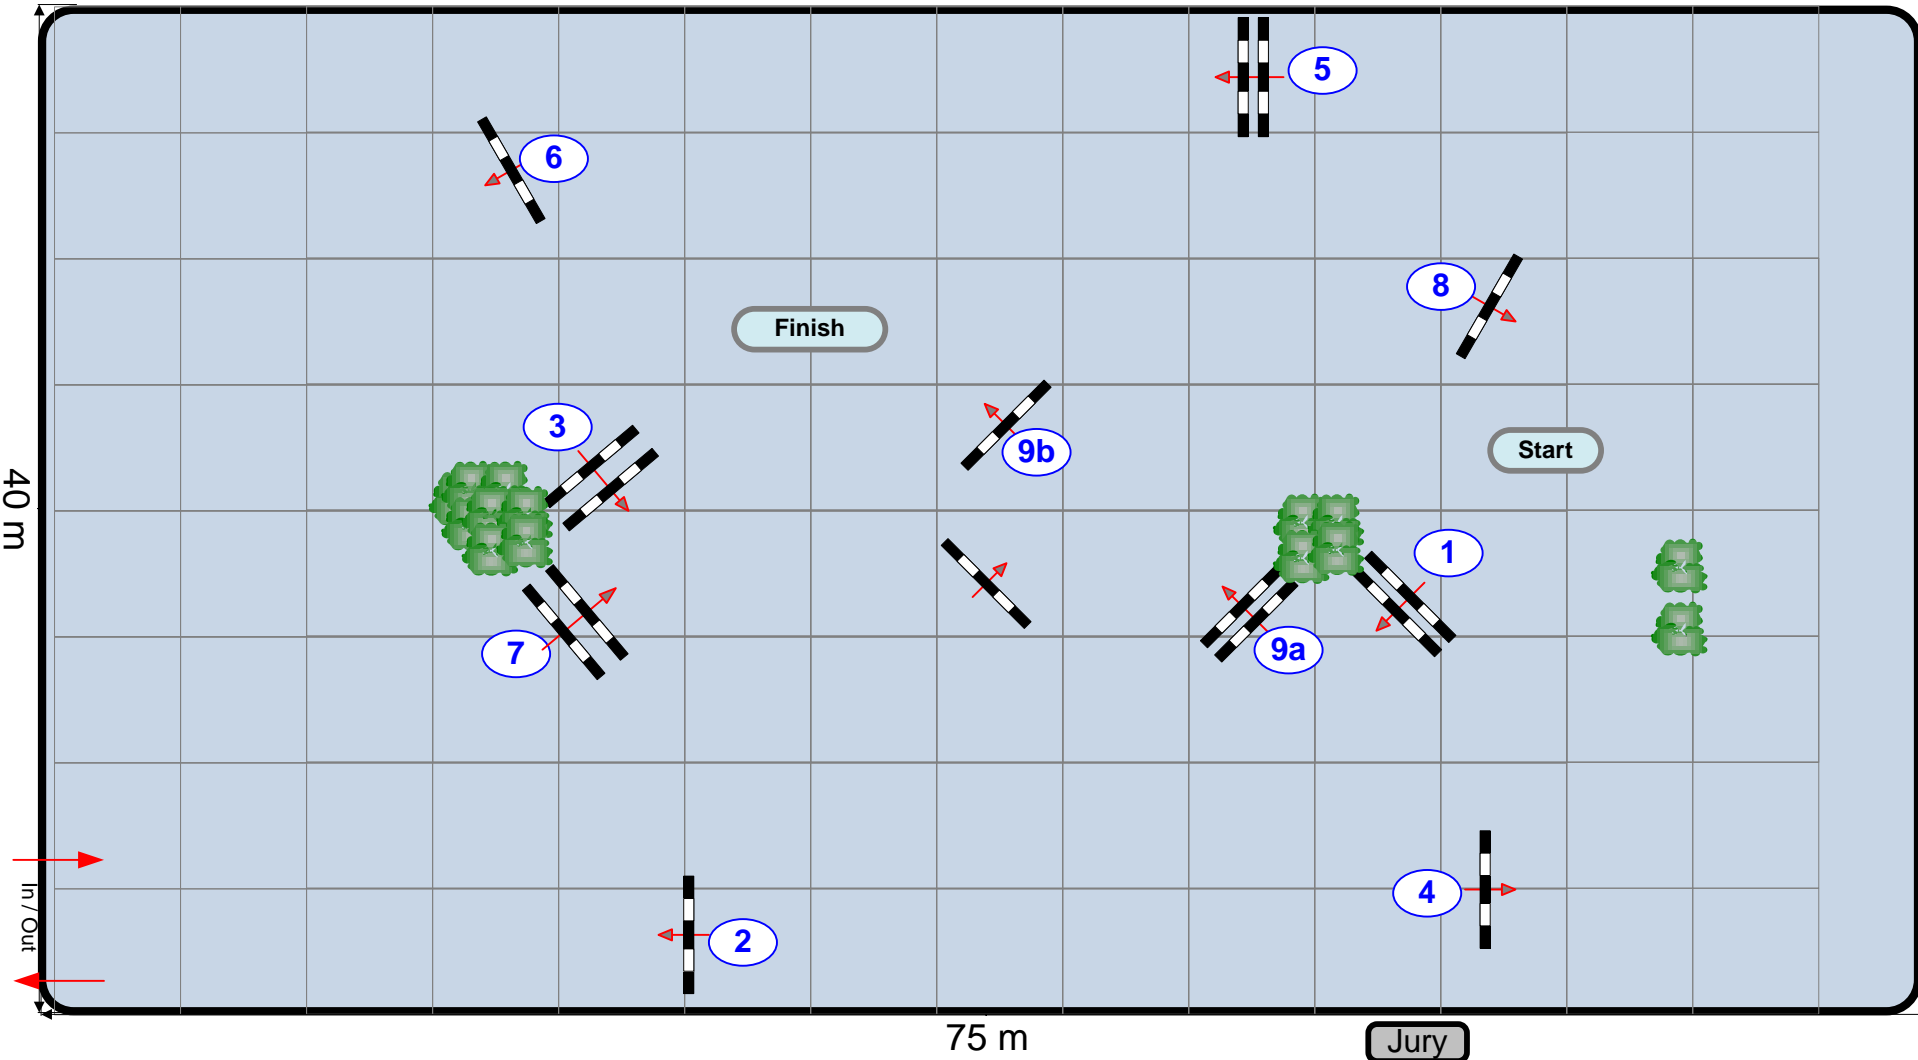

VARI Riding Club

20.12.2009

Class No.: 1   0,80m   20. December 2009   Start: 0:00

Table: A   Speed: 325 m/min   Obstacles: 1-9
National RG: Length: 350 m   Efforts: 10
FEI RG / Art. 238.1.1   Time allowed: 65 sec   Penalty sec:
Height: 0,80 m   Time limit: 130 sec   Closed combination:

Eduard Petrovic
00385-99-2085478
www.jumpdesign.net