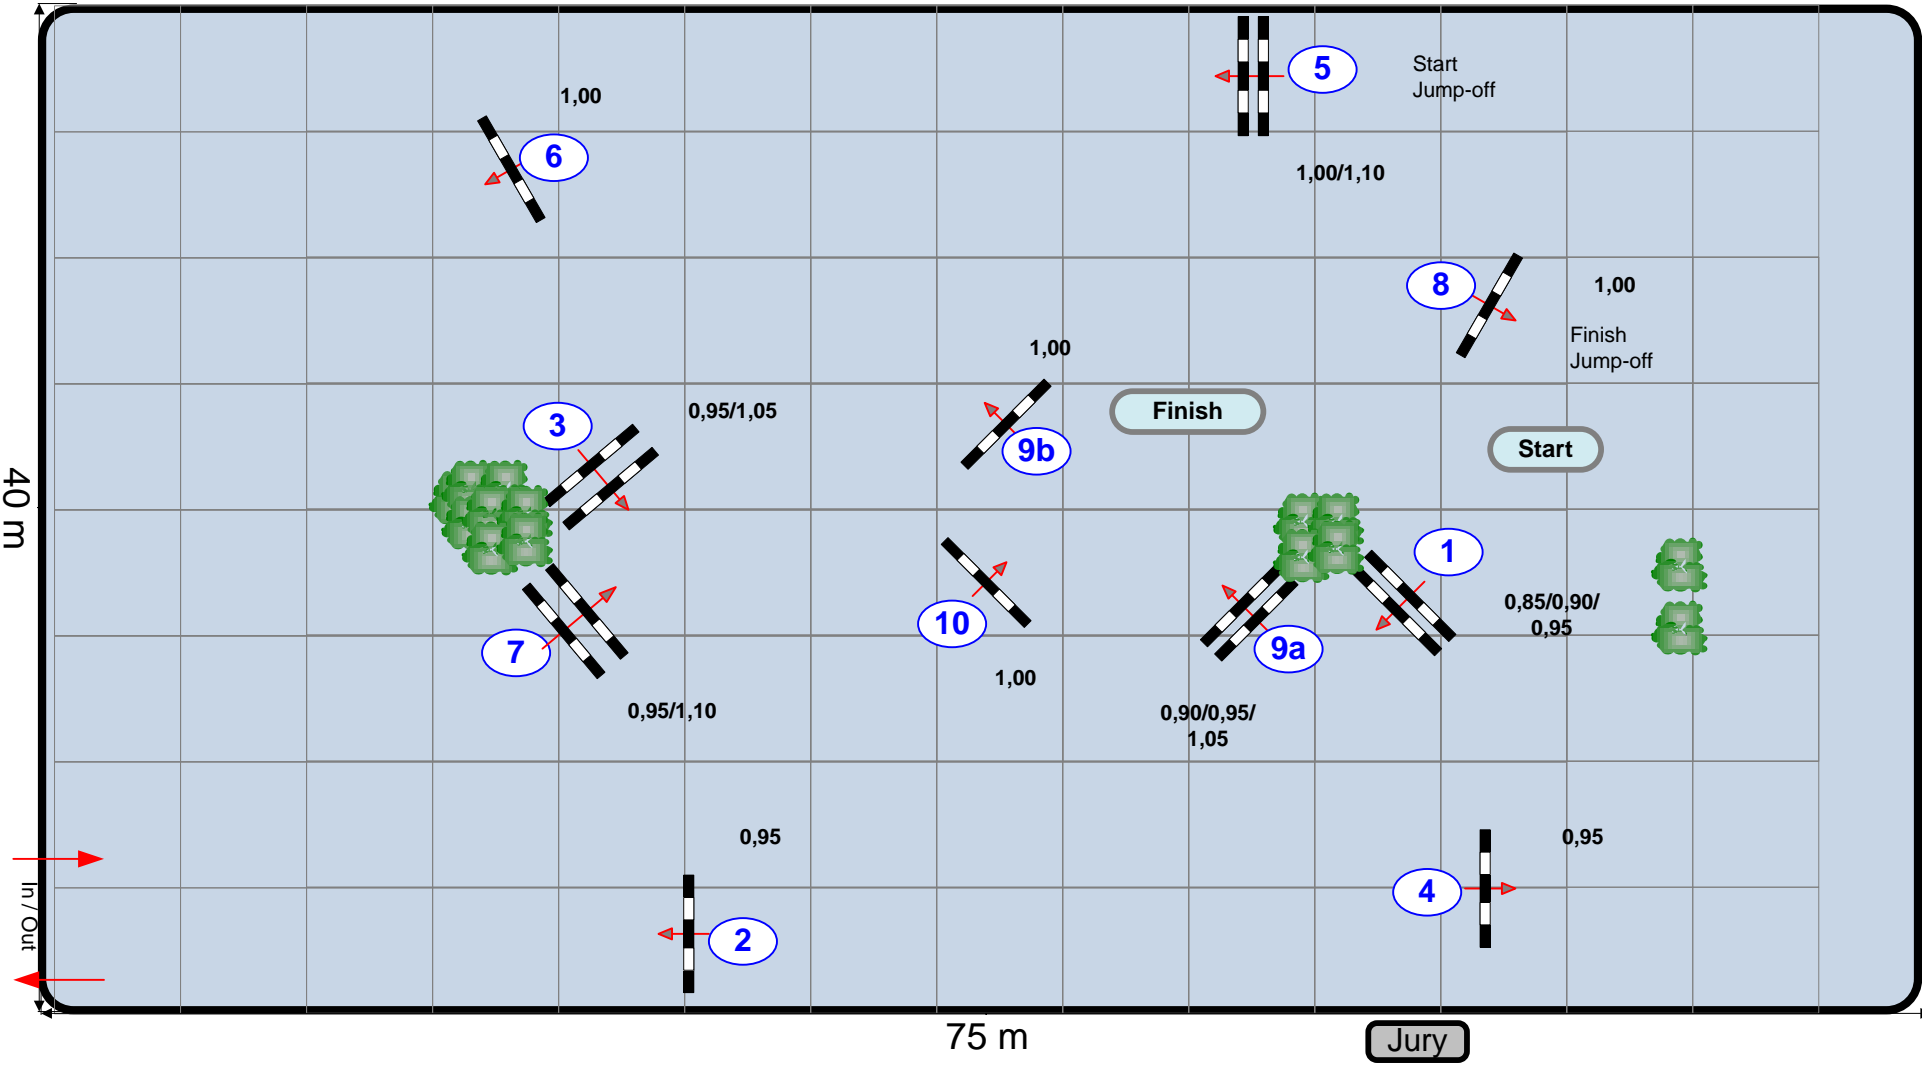

3

VARI Riding Club 20.12.2009

Class No.: 3 1,05m Competition with one jump-off 20. December 2009 Start: 0:00

Table: A	Speed:325 m/min	Obstacles: 1-11	1st Jump-off: 5-2-3-1-6a+6b-7
National RG:	Length: 500 m	Efforts: 12	Length: 310 m
FEI RG / Art. 238.2.2.	Time allowed:93 sec	Penalty sec:	Time allowed: 58 sec
Height: 1,05 m	Time limit:186 sec	Closed combination:	Time limit:

Eduard Petrovic
00385-99-2085478
www.jumpdesign.net

Class No.: 2 1,00m Competition with one jump-off 20. December 2009 Start: 0:00

Table: A	Speed: 325 m/min	Obstacles: 1-11	1st Jump-off: 5-6-10-9a+9b-7-8
National RG:	Length: 420 m	Efforts: 12	Length: 290 m
FEI RG / Art. 238.2.2.	Time allowed: 78 sec	Penalty sec:	Time allowed: 54 sec
Height: 1,00 m	Time limit: 156 sec	Closed combination:	Time limit: