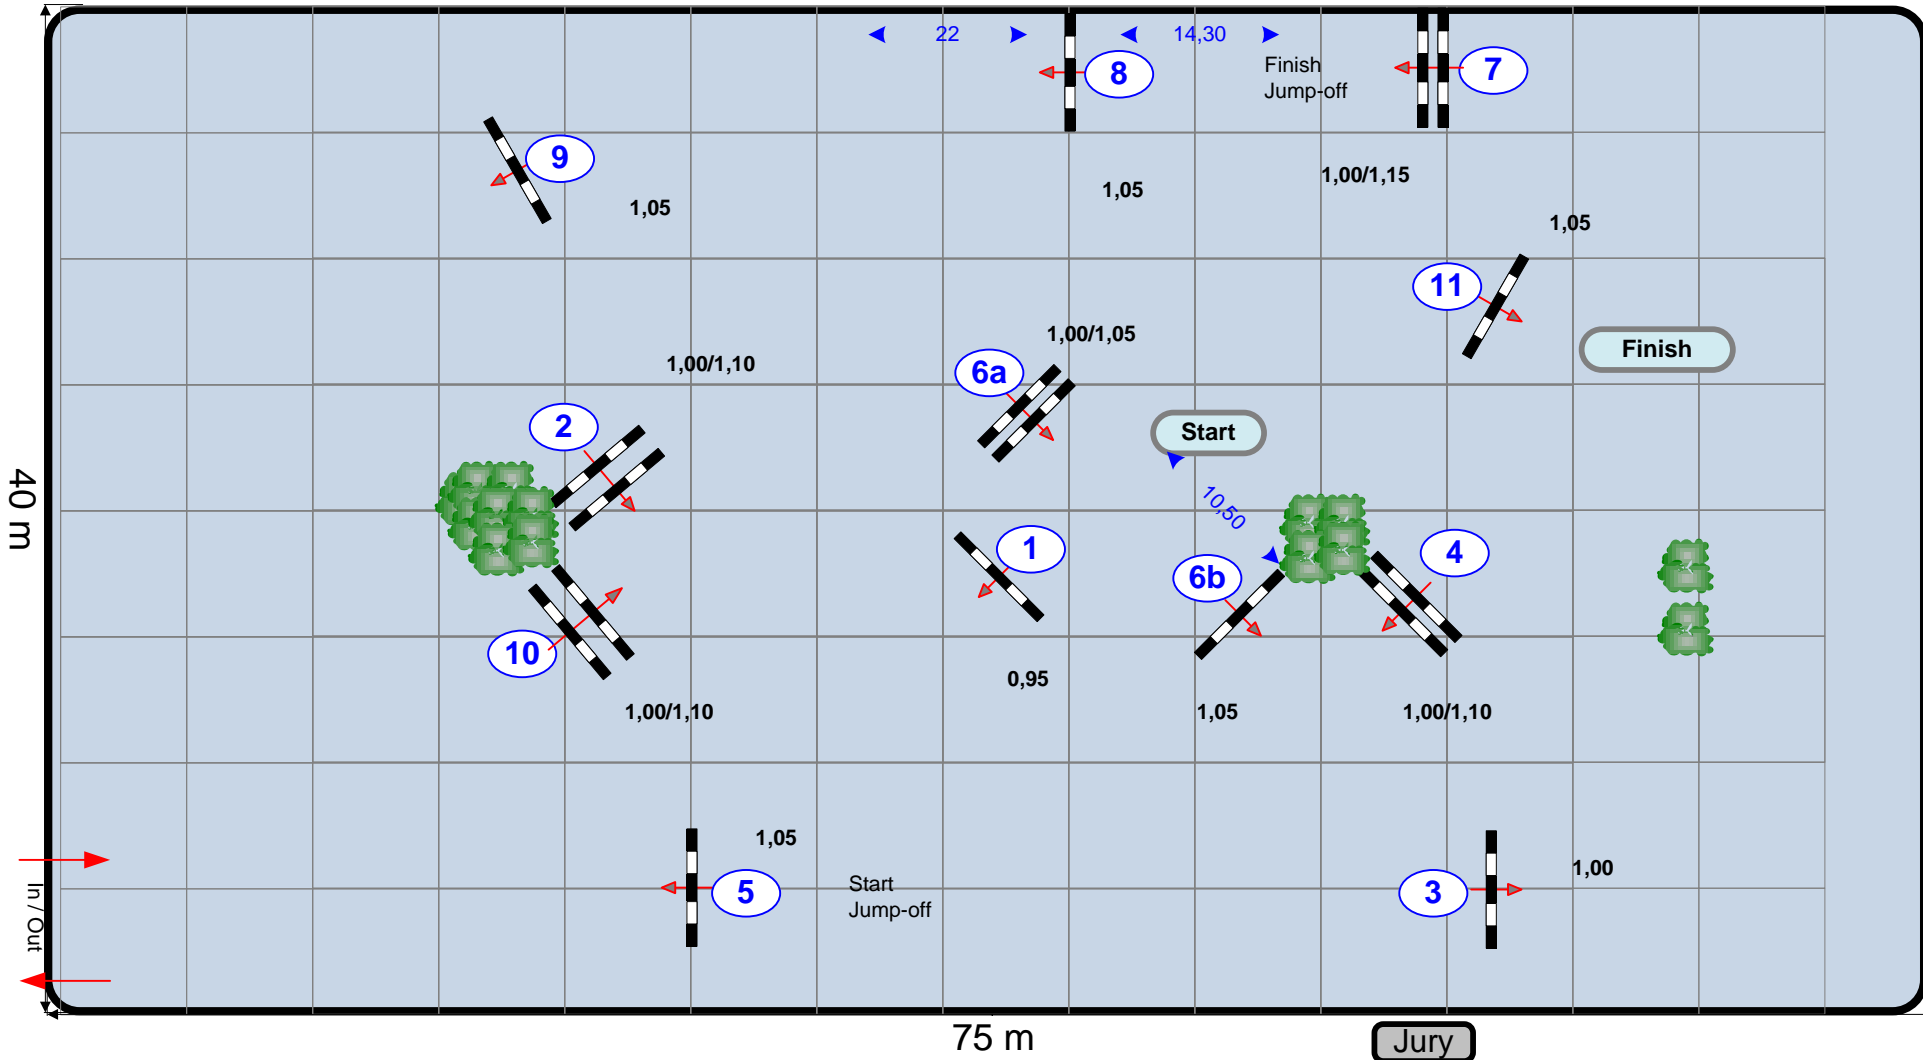

Class No.: 4 1,10m Competition with one jump-off 20. December 2009 Start: 0:00

Table: A	Speed: 325 m/min	Obstacles: 1-11	1st Jump-off: 6-7-8a+8b-9-10-12
National RG:	Length: 500 m	Efforts: 13	Length: 270 m
FEI RG / Art. 238.2.2.	Time allowed: 93 sec	Penalty sec:	Time allowed: 50 sec
Height: 1,05 m	Time limit: 186 sec	Closed combination:	Time limit:

3

VARI Riding Club 20.12.2009

Class No.: 3 1,05m Competition with one jump-off 20. December 2009 Start: 0:00

Table: A	Speed:325 m/min	Obstacles: 1-11	1st Jump-off: 5-2-3-1-6a+6b-7
National RG:	Length: 500 m	Efforts: 12	Length: 310 m
FEI RG / Art. 238.2.2.	Time allowed:93 sec	Penalty sec:	Time allowed: 58 sec
Height: 1,05 m	Time limit:186 sec	Closed combination:	Time limit:

Eduard Petrovic
00385-99-2085478
www.jumpdesign.net

Class No.: 2 1,00m Competition with one jump-off 20. December 2009 Start: 0:00

Table: A	Speed: 325 m/min	Obstacles: 1-11	1st Jump-off: 5-6-10-9a+9b-7-8
National RG:	Length: 420 m	Efforts: 12	Length: 290 m
FEI RG / Art. 238.2.2.	Time allowed: 78 sec	Penalty sec:	Time allowed: 54 sec
Height: 1,00 m	Time limit: 156 sec	Closed combination:	Time limit:

Eduard Petrovic
00385-99-2085478
www.jumpdesign.net

VARI Riding Club

20.12.2009

Class No.: 1 0,80m 20. December 2009 Start: 0:00

Table: A Speed: 325 m/min Obstacles: 1-9
National RG: Length: 350 m Efforts: 10
FEI RG / Art. 238.1.1 Time allowed: 65 sec Penalty sec:
Height: 0,80 m Time limit: 130 sec Closed combination: