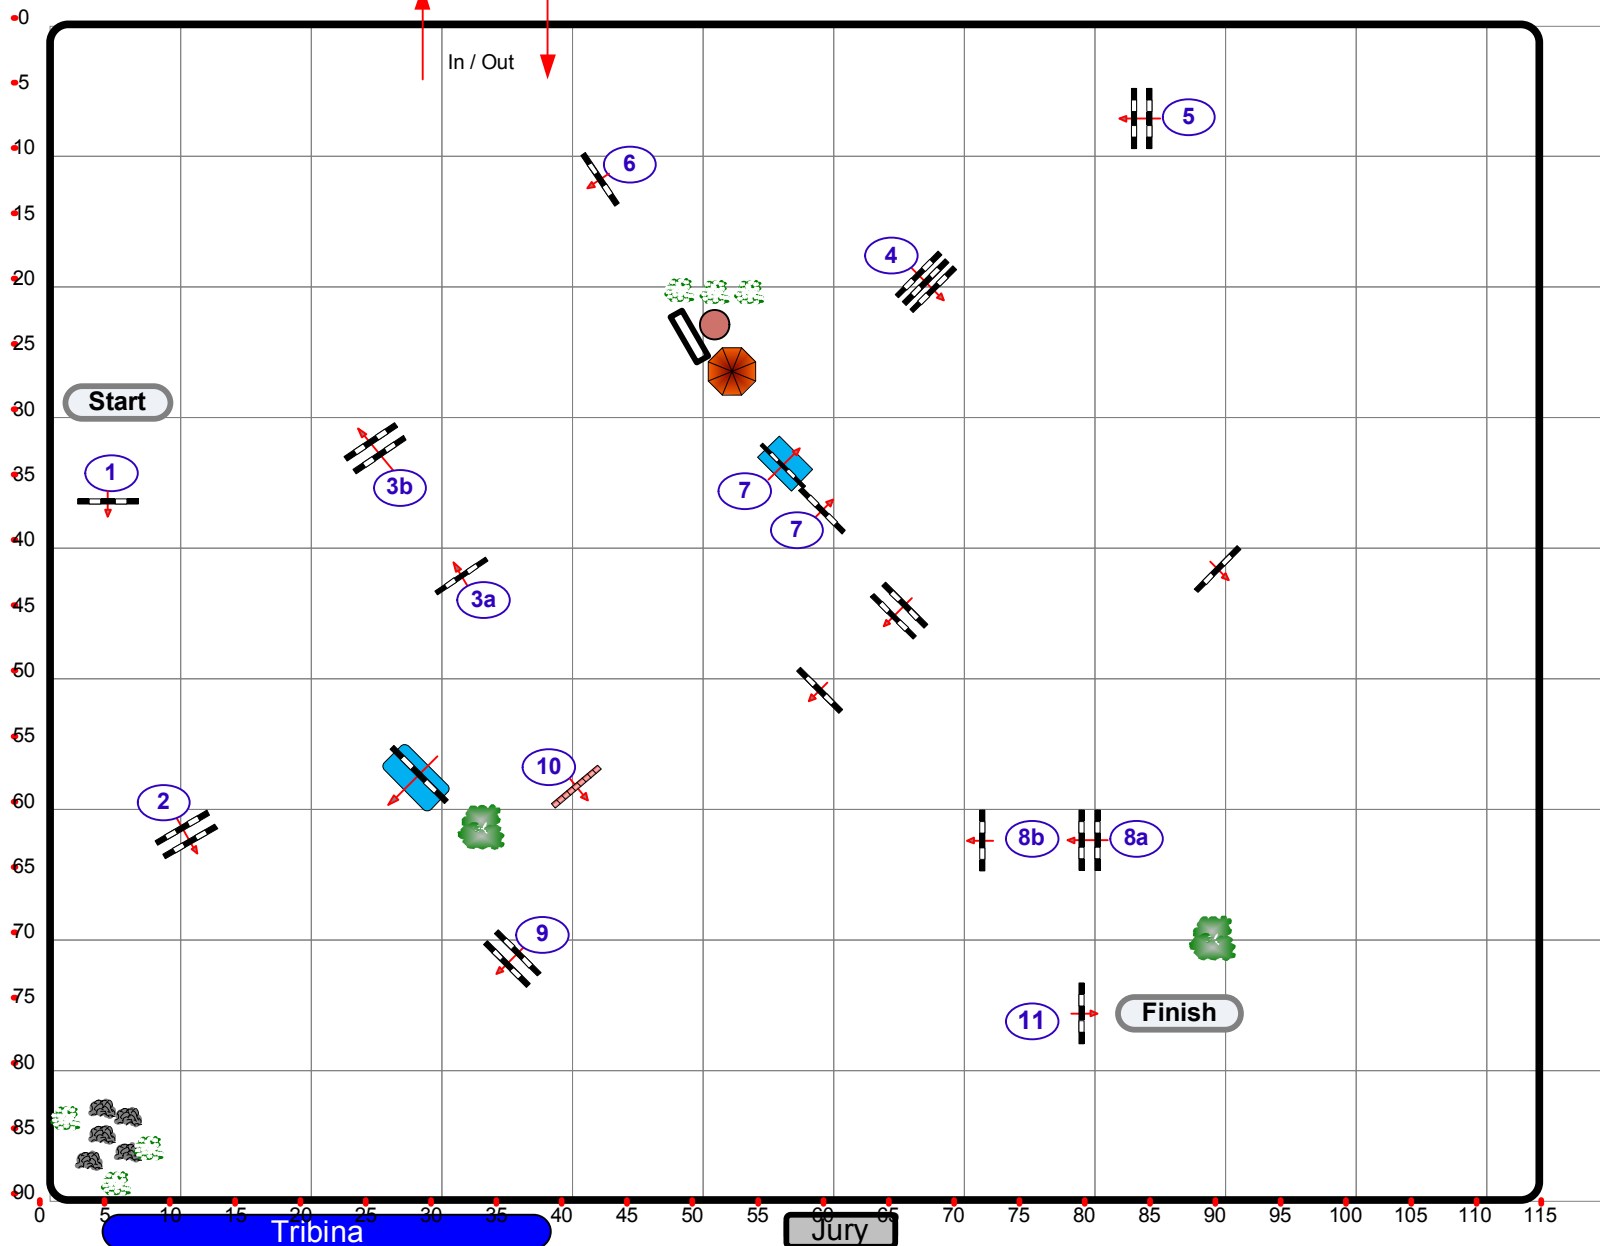

54. MEĐUNARODNI LIPANJSKI TURNIR

STANDARDNA UTAKMICA NA VRIJEME (D.6.4.2.1.)

Class No.: 9

Competition against the clock

13. lipanj 2009

Start:

Table: A
FEI RG / Art. 238.2.1
Height: 1,20 m

Speed: 350 m/min

Length: 600 m
Time allowed: 103 sec
Time limit: 206 sec

Obstacles: 1-11
Efforts: 13
Penalty sec: --
Closed combination: --

1st Jump-off:

Length: 0 m
Time allowed: 0 sec
Time limit: 0 sec

Eduard Petrovic
00385-99-2085478
www.jumpdesign.net

SCALE: 1:550