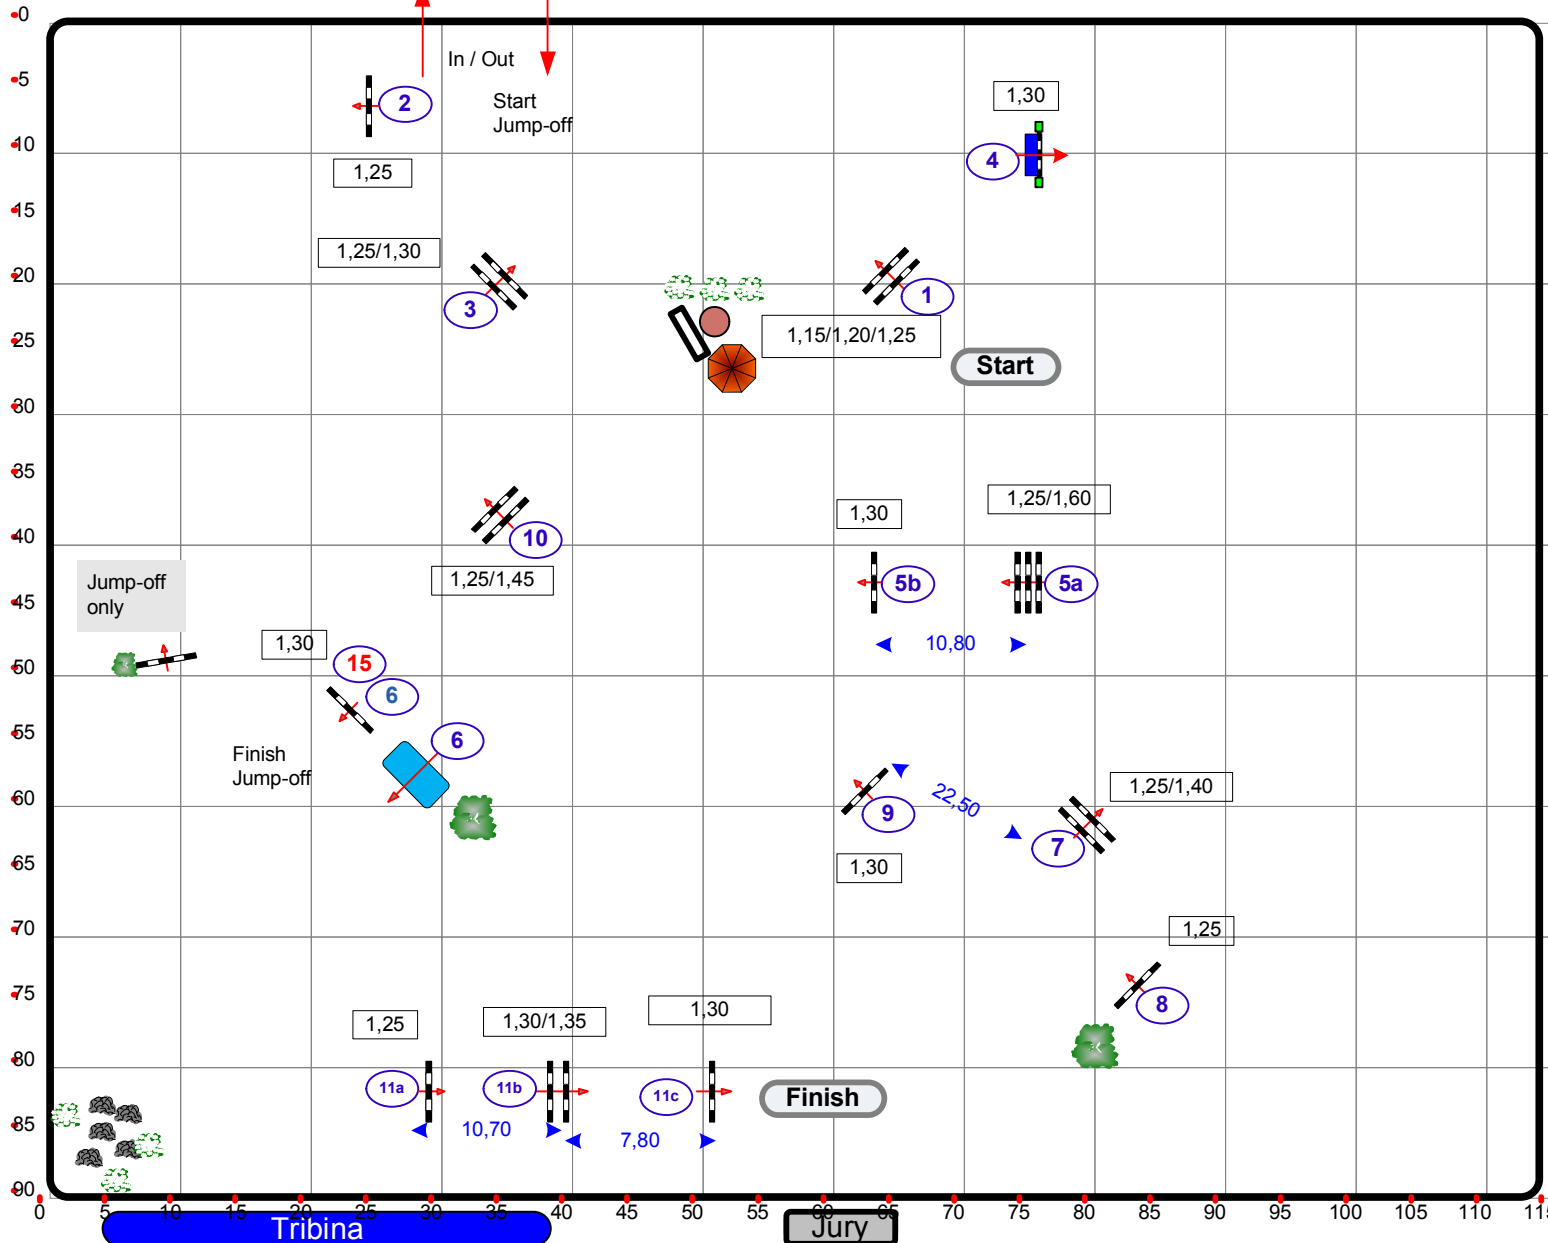

1st Jump-off:
2-4b-5-6-7a+7b-8-9
Length: 360 m
Time allowed: 58 sec
Time limit: 116 sec

Eduard Petrovic
00385-99-2085478
www.jumpdesign.net

SCALE: 1:550

54. MEĐUNARODNI LIPANJSKI TURNIR

PEHAR GRADA ZAGREBA (D.6.4.2.2.) *

Class No.: 15

Competition with one jump-off

14. lipanj 2009

Start:

Table: A
FEI RG / Art. 238.2.2
Height: 1,45 m

Speed: 400 m/min

Length: 620 m
Time allowed: 93 sec
Time limit: 186 sec

Obstacles: 1-12
Efforts: 15
Penalty sec: --
Closed combination: --

1st Jump-off:
7-8-10-11b+11c-12-15
Length: 330 m
Time allowed: 50 sec
Time limit: 100 sec

Eduard Petrovic
00385-99-2085478
www.jumpdesign.net

SCALE: 1:550

54. MEĐUNARODNI LIPANJSKI TURNIR

PEHAR GRADA ZAGREBA (D.6.4.2.2.) *