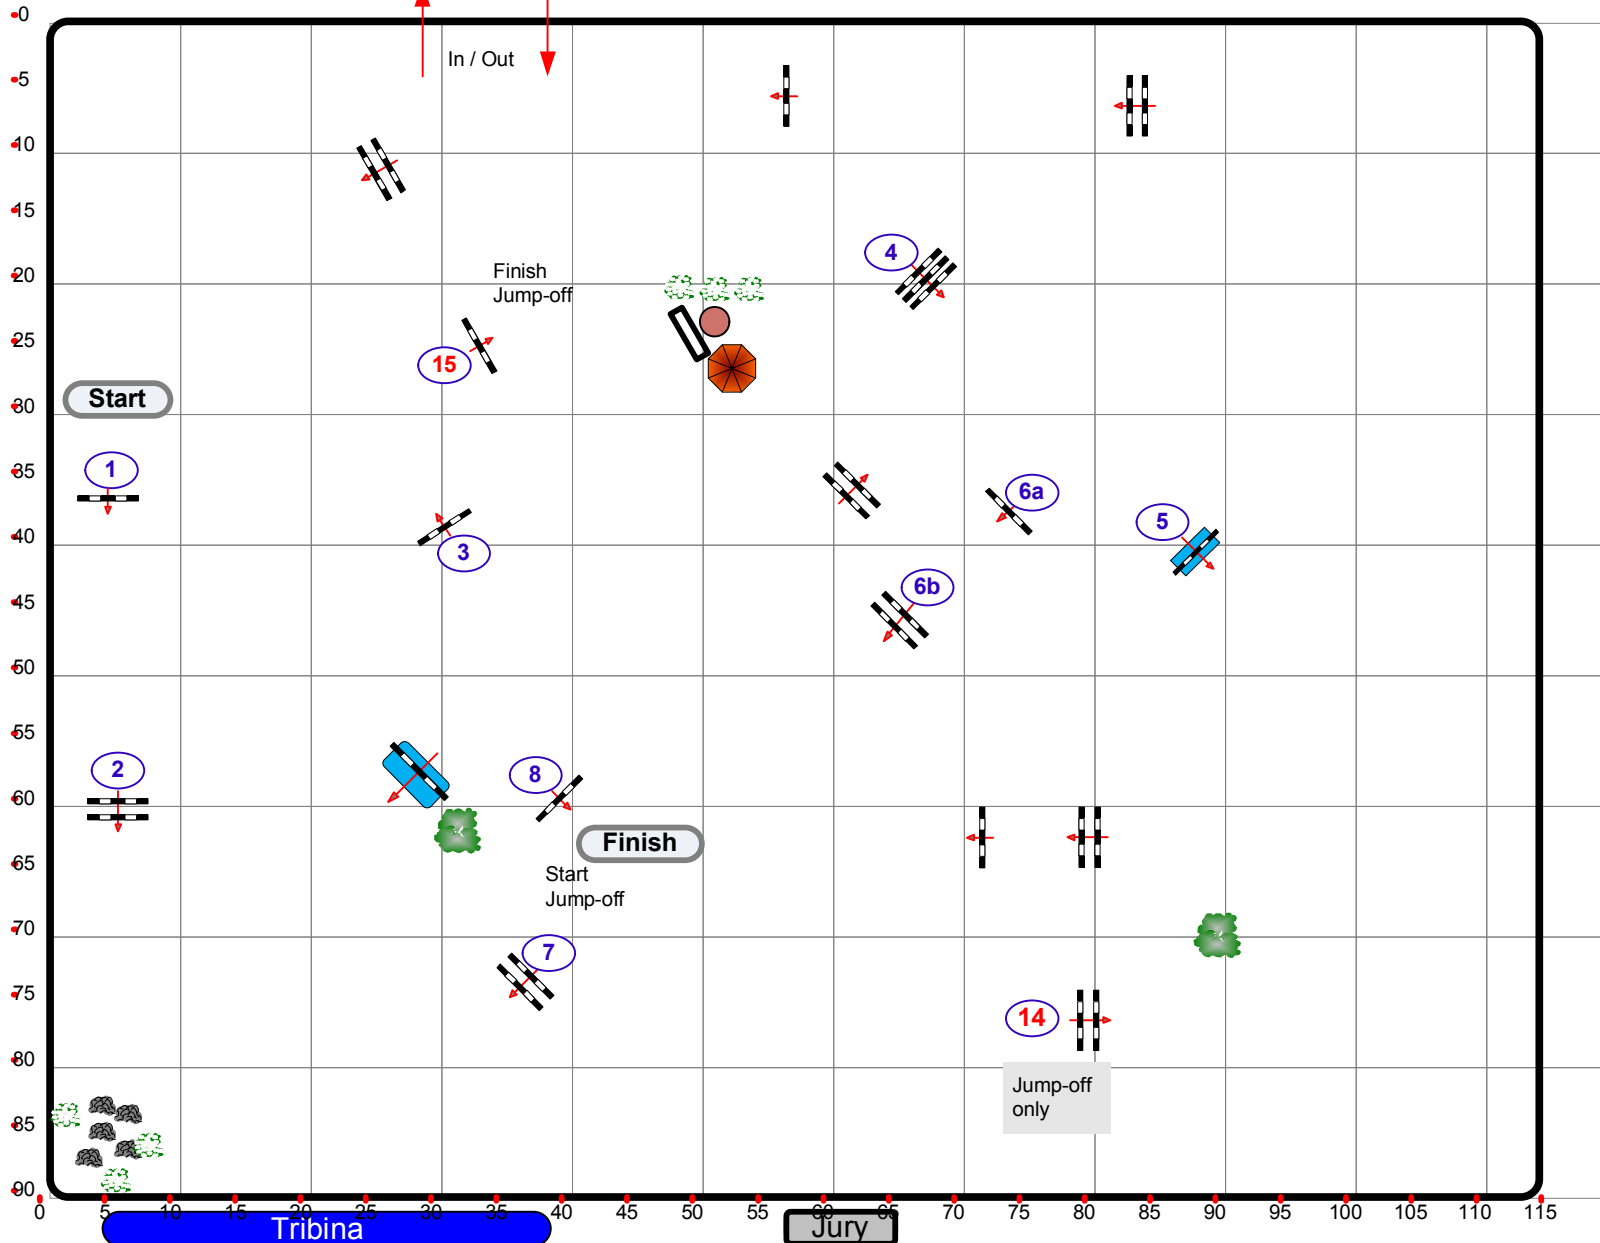

54. MEĐUNARODNI LIPANJSKI TURNIR

AMERIČKI BARAŽ – TRI SKUPINE (D.6.4.2.2. i D.9.1.3.)

Class No.: 8

Competition with one jump-off

13. lipanj 2009

Start:

Table: A
FEI RG / Art. 238.2.2
Height: 1,10 m

Speed: 350 m/min

Length: 490 m
Time allowed: 84 sec
Time limit: 168 sec

Obstacles:
Efforts:
Penalty sec: --
Closed combination: --

1st Jump-off:
7-8-14-6a+6b-15
Length: 330 m
Time allowed: 57 sec
Time limit: 114 sec

Eduard Petrovic
00385-99-2085478
www.jumpdesign.net

SCALE: 1:550