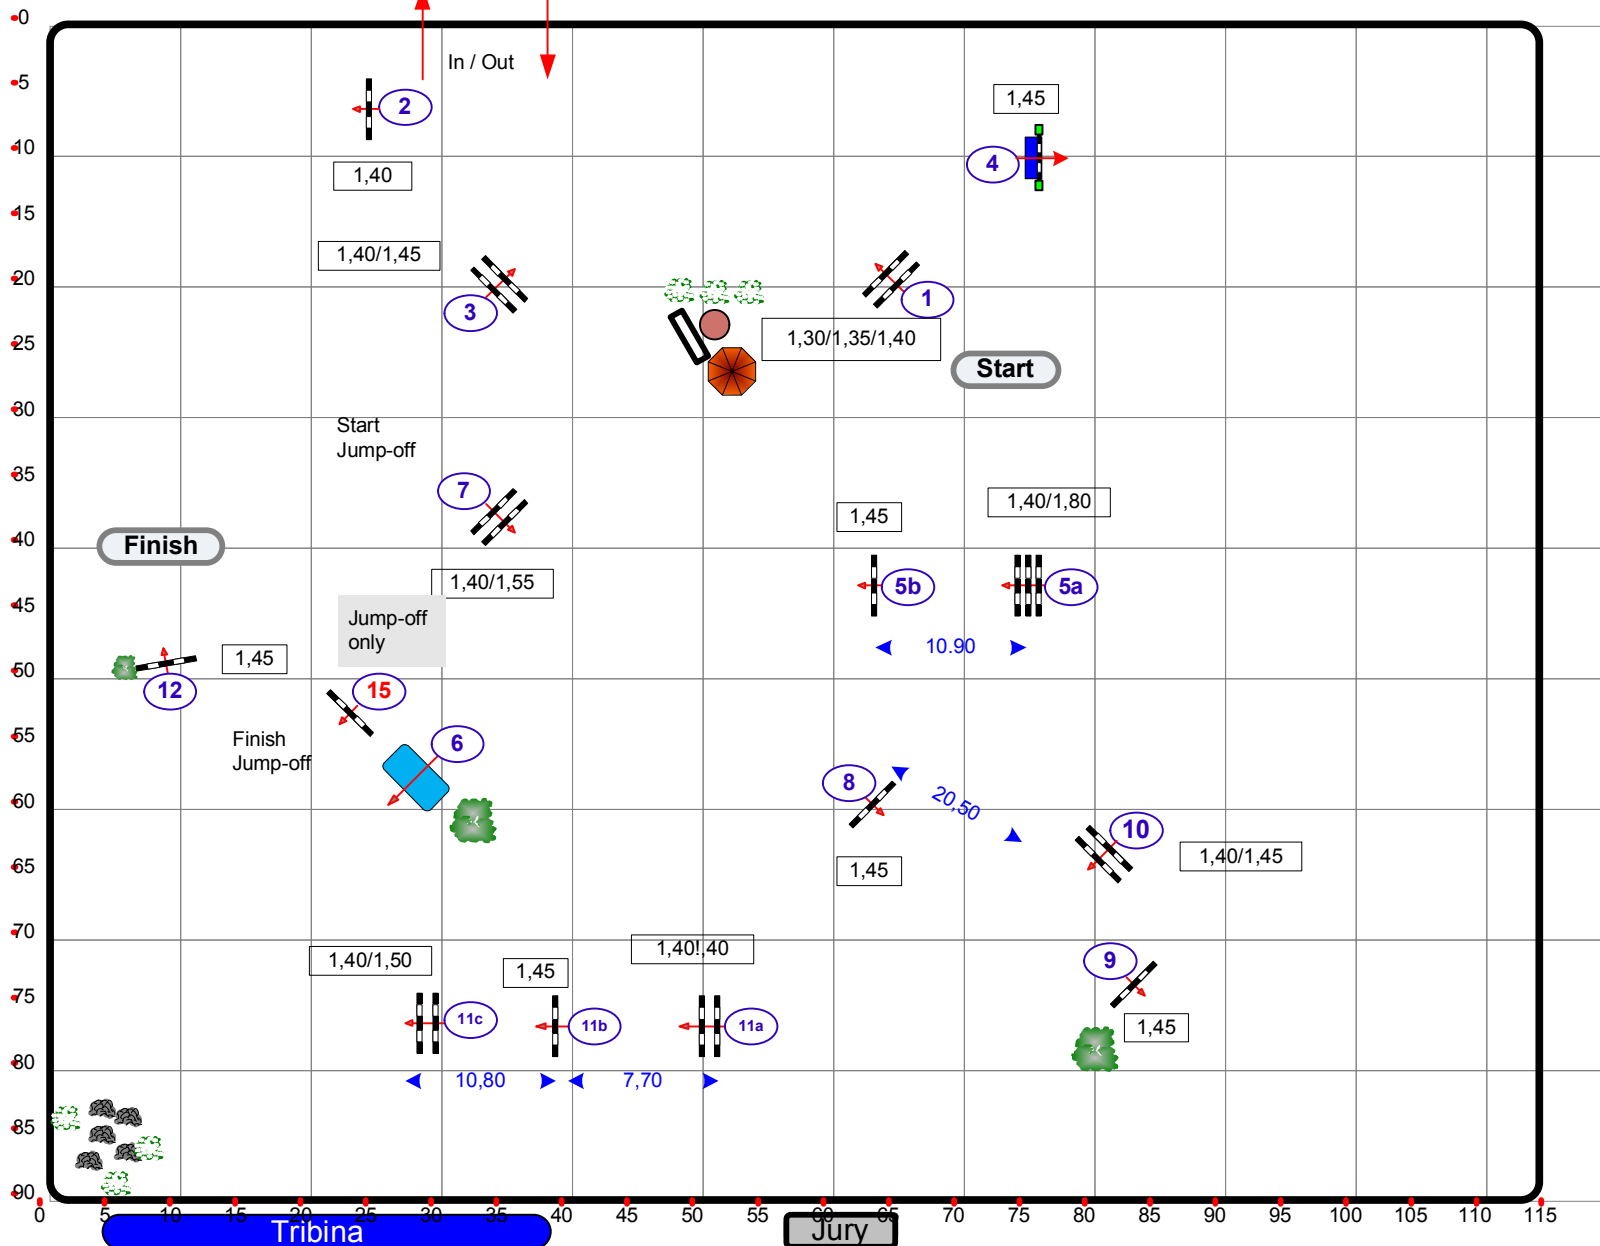

13. lipanj 2009

Start:

Table: A
FEI RG / Art. 238.2.2
Height: 1,40 m

Speed: 375 m/min

Length: 600 m
Time allowed: 96 sec
Time limit: 192 sec

Obstacles: 1-12
Efforts: 15
Penalty sec: --
Closed combination: --

1st Jump-off:
2-4b-5-6-7a+7b-8-9
Length: 360 m
Time allowed: 58 sec
Time limit: 116 sec

Eduard Petrovic
00385-99-2085478
www.jumpdesign.net

SCALE: 1:550

54. MEĐUNARODNI LIPANJSKI TURNIR

PEHAR GRADA ZAGREBA (D.6.4.2.2.) *