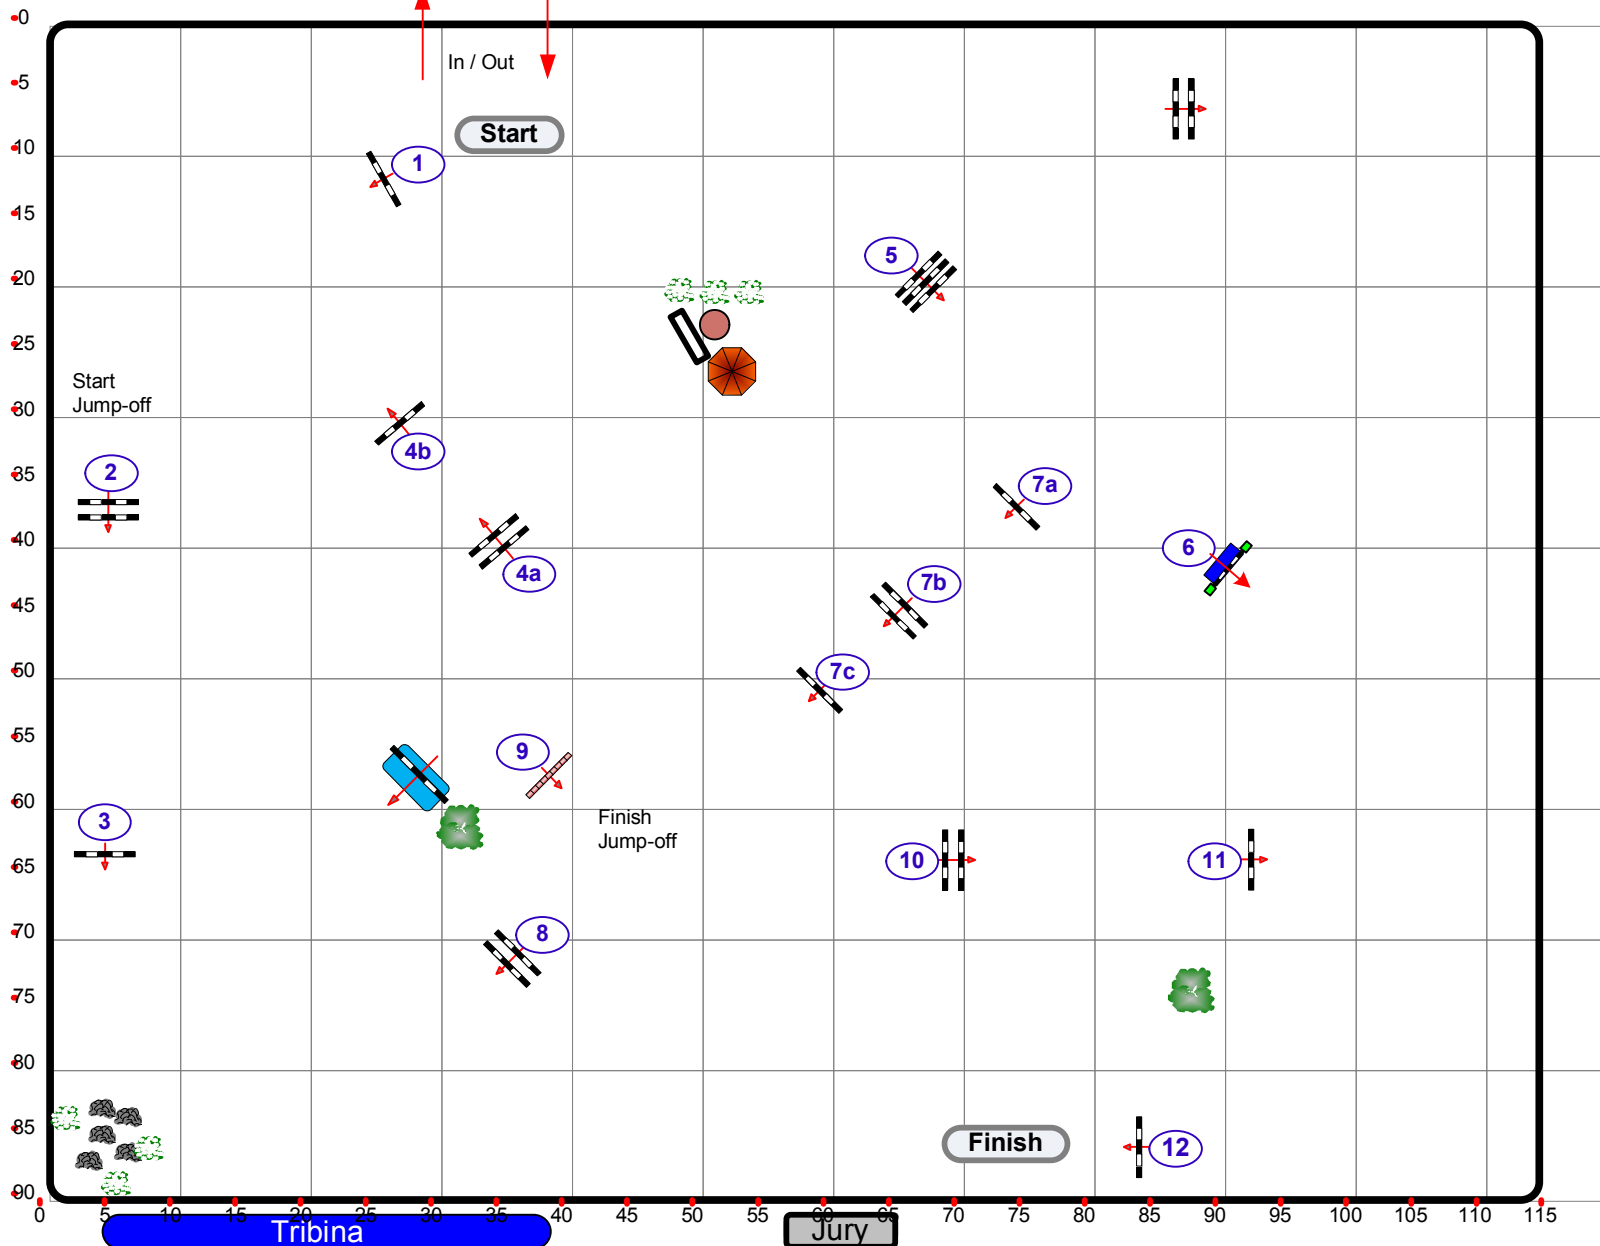

54. MEĐUNARODNI LIPANJSKI TURNIR

12.-14.06.2009

Name of Class: Competition with jump off/standardna utakmica s baražom

Class No.: 10

Competition with one jump-off

13. lipanj 2009

Start:

Table: A
FEI RG / Art. 238.2.2
Height: 1,40 m

Speed: 375 m/min

Length: 600 m
Time allowed: 96 sec
Time limit: 192 sec

Obstacles: 1-12
Efforts: 15
Penalty sec: --
Closed combination: --

1st Jump-off:
2-4b-5-6-7a+7b-8-9
Length: 360 m
Time allowed: 58 sec
Time limit: 116 sec

Eduard Petrovic
00385-99-2085478
www.jumpdesign.net

SCALE: 1:550