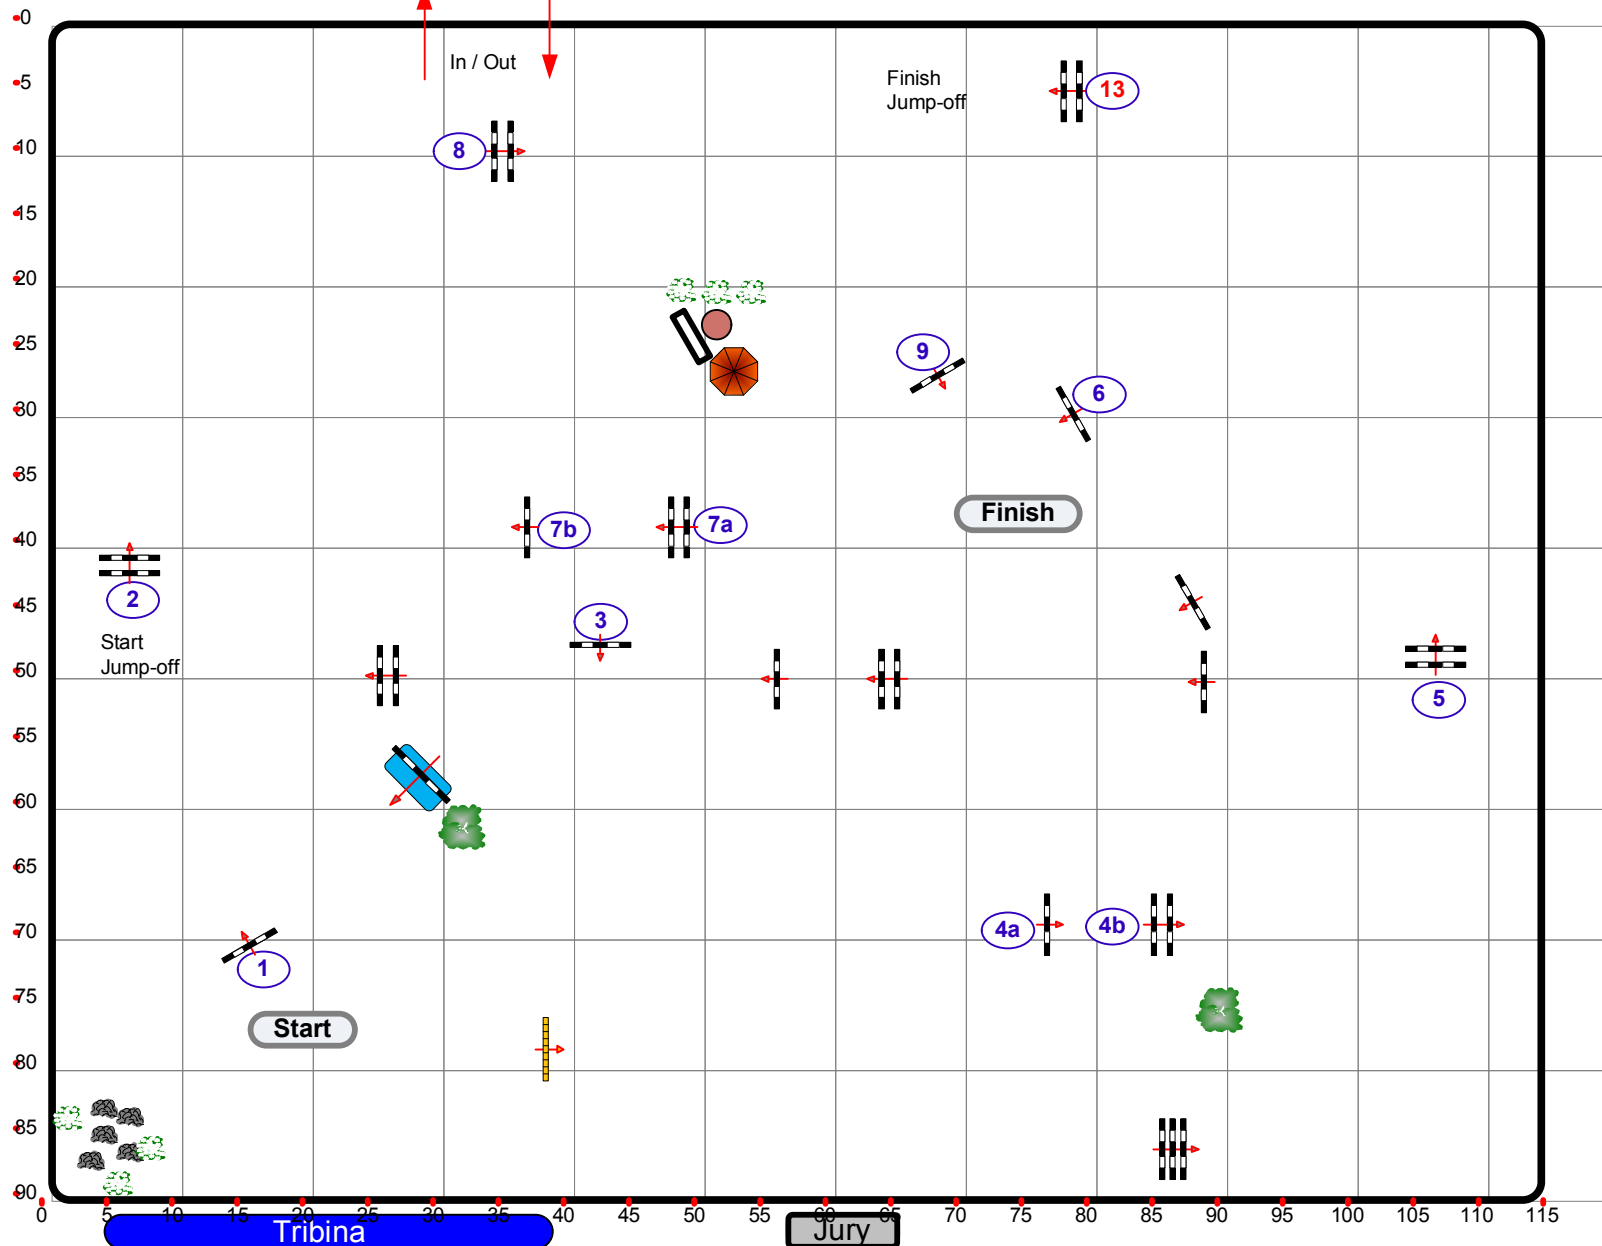

54. MEĐUNARODNI LIPANJSKI TURNIR

AMERIČKI BARAŽ (D.6.4.2.2. i D.9.1.3.)

Class No.: 4

Competition with one jump-off

12. lipanj 2009

Start: 16:30

**Table: A
FEI RG / Art. 238.2.2
Height: 1,20 m**

Speed: 350 m/min

**Length: 450 m
Time allowed: 78 sec
Time limit: 156 sec**

**Obstacles: 1-9
Efforts: 11
Penalty sec: --
Closed combination: --**

**1st Jump-off:
2-3-7a+7b-9-13
Length: 340 m
Time allowed: 59 sec
Time limit: 118 sec**

*Eduard Petrovic
00385-99-2085478
www.jumpdesign.net*

SCALE: 1:550