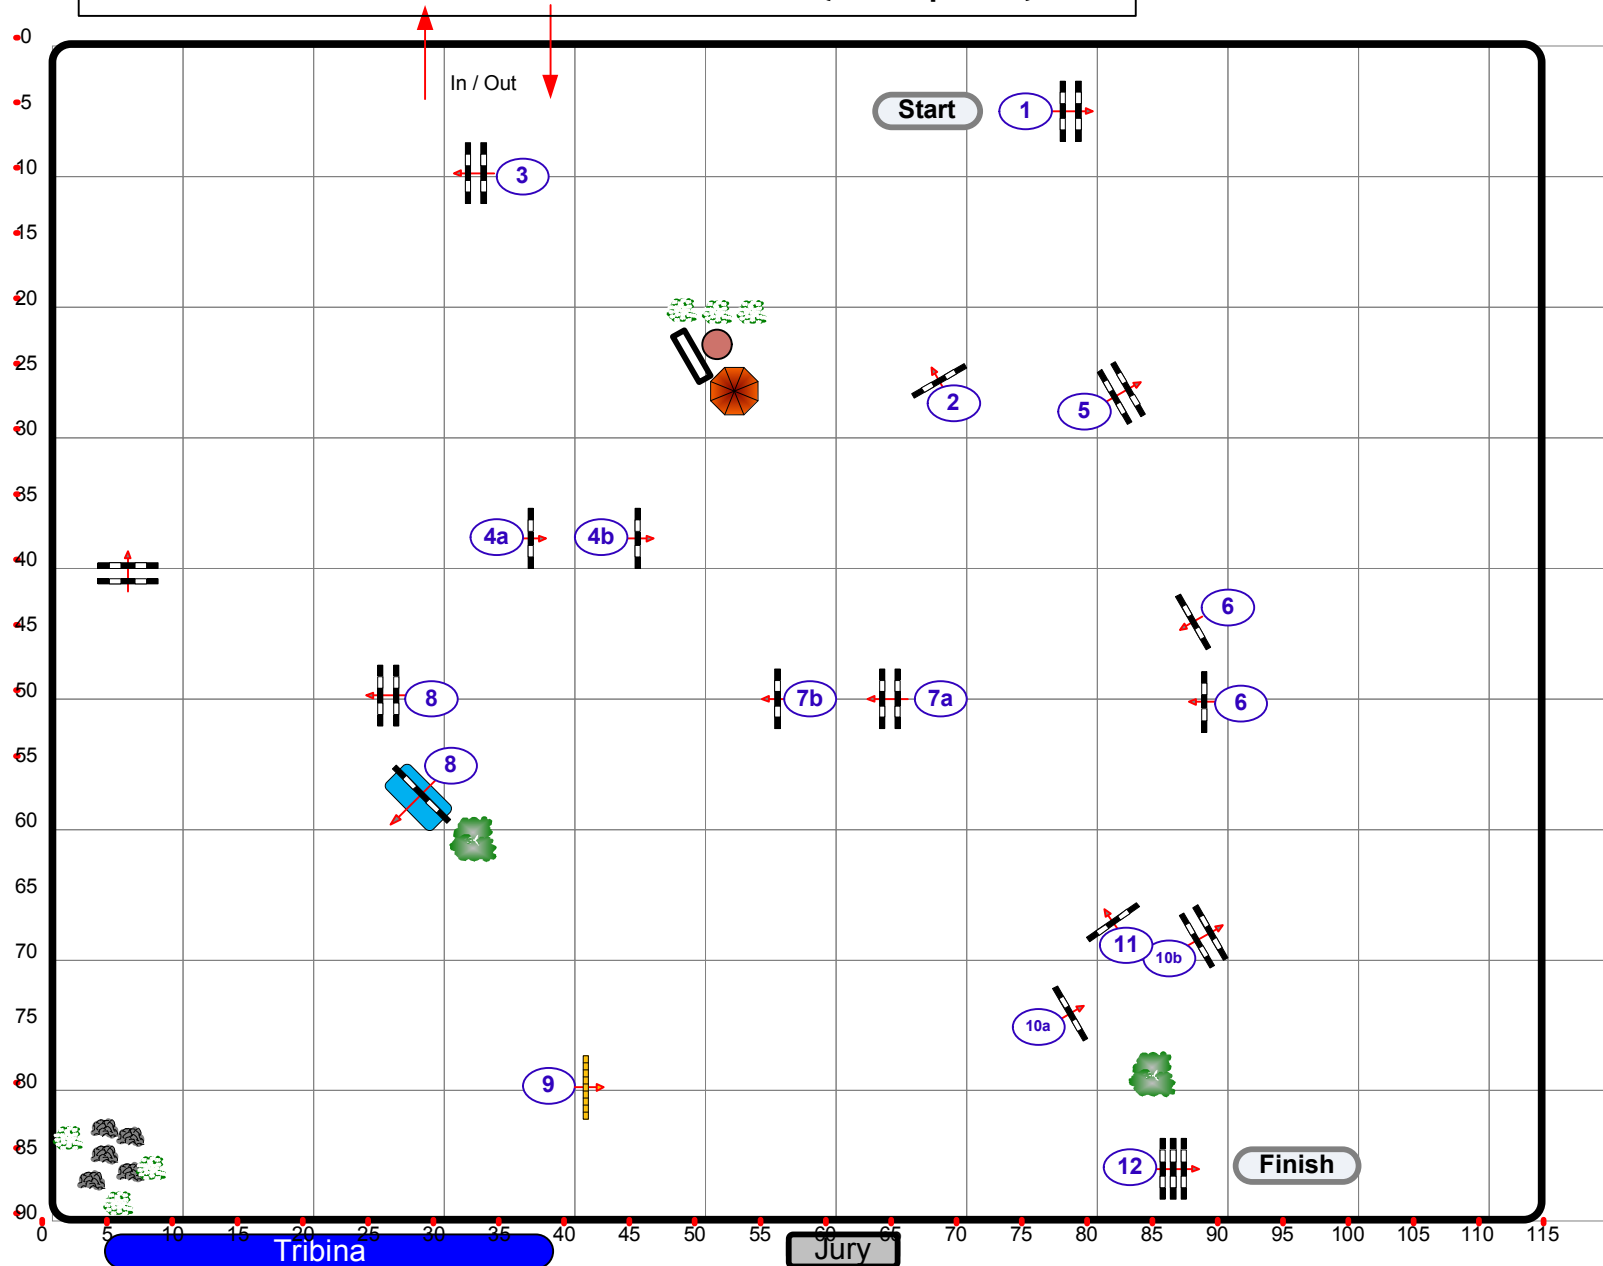

54. MEĐUNARODNI LIPANJSKI TURNIR

STAND. UTAKMICA NA VRIJEME (D.6.4.2.1.)

Class No.: 5

Competition against the clock

12. lipanj 2009

Start: 16:30

Table: A
FEI RG / Art. 238.2.1
Height: 1,35 m

Speed: 350 m/min

Length: 620 m
Time allowed: 107 sec
Time limit: 214 sec

Obstacles: 12
Efforts: 15
Penalty sec: --
Closed combination: --

Length: 0 m
Time allowed: 0 sec
Time limit: 0 sec

Eduard Petrovic
00385-99-2085478
www.jumpdesign.net

SCALE: 1:550