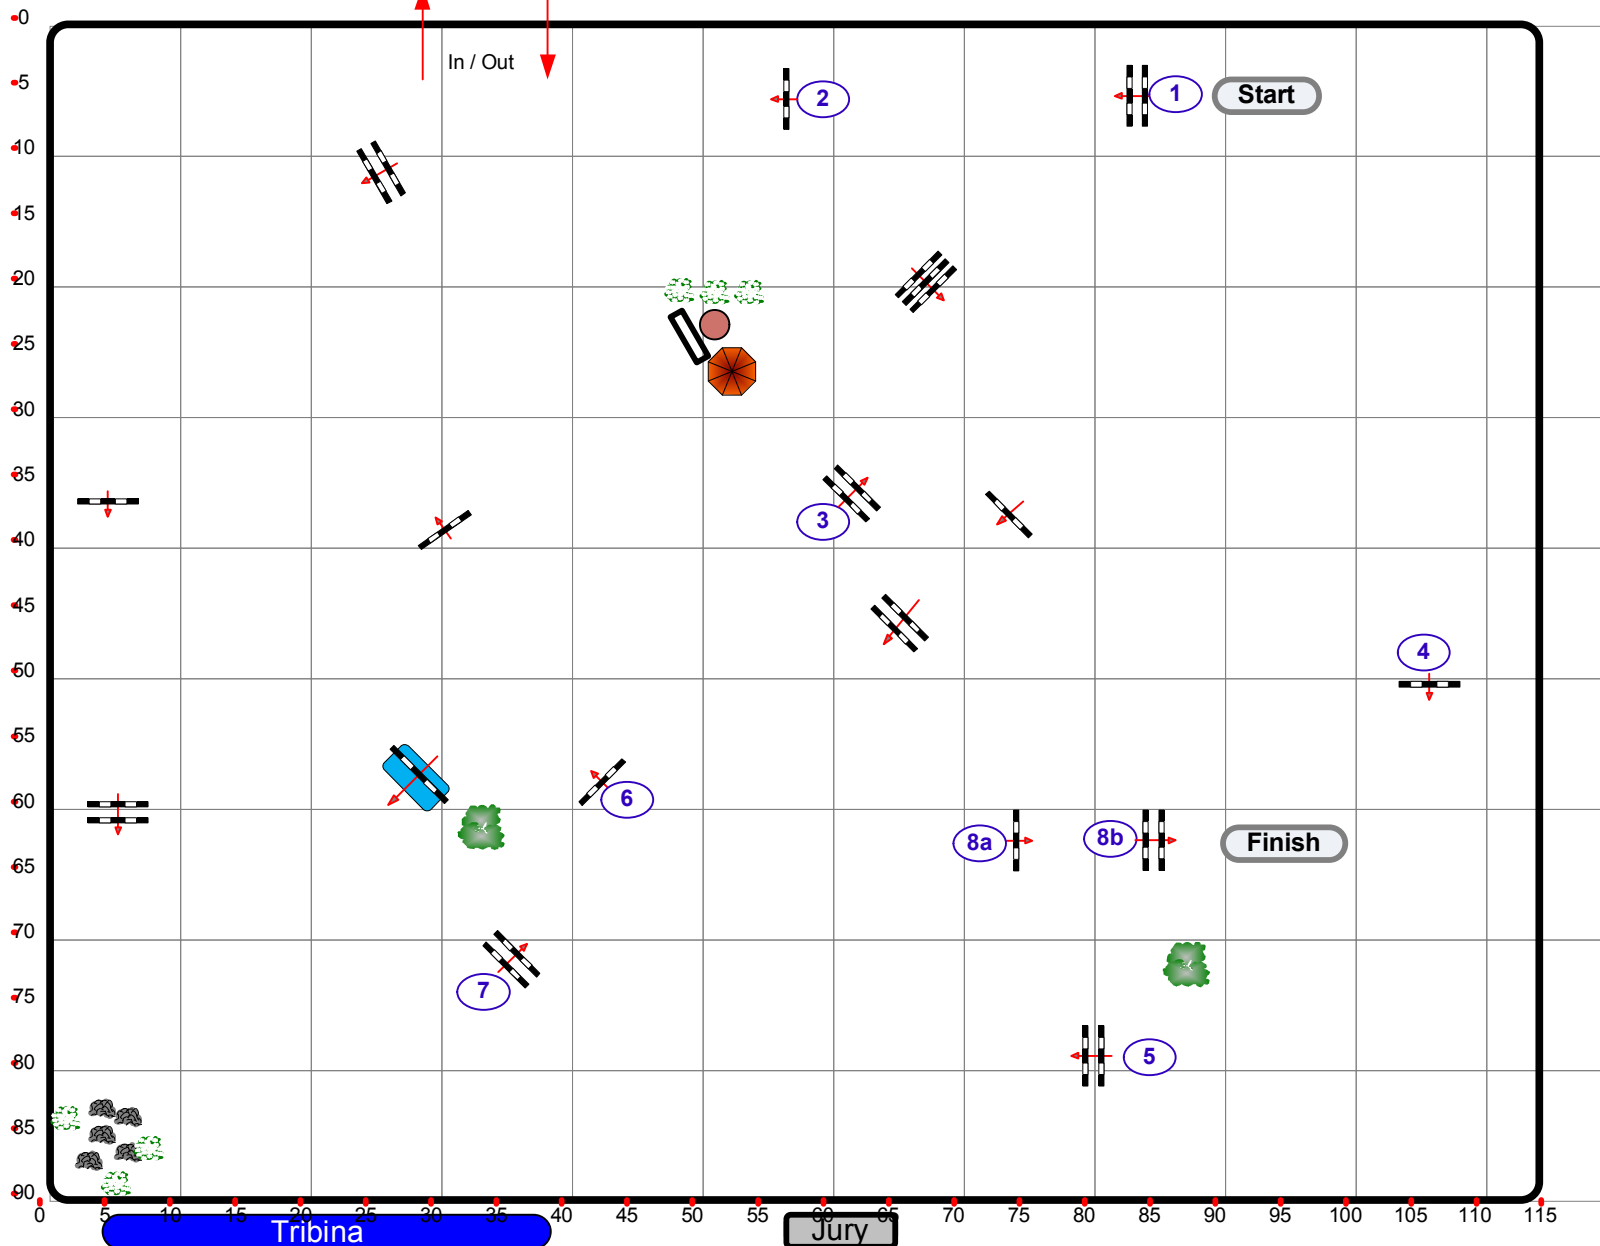

54. MEĐUNARODNI LIPANJSKI TURNIR

EX-AEQUO (D.6.4.1.1.)

Class No.: 7

13. lipanj 2009

Start:

Table: A
FEI RG / Art. 238.1.1
Height: 1,00 m

Speed: 300 m/min

Length: 460 m
Time allowed: 92 sec
Time limit: 184 sec

Obstacles: 1-8
Efforts: 9
Penalty sec: --
Closed combination: --

1st Jump-off:

Length: 0 m
Time allowed: 0 sec
Time limit: 0 sec

Eduard Petrovic
00385-99-2085478
www.jumpdesign.net

SCALE: 1:550