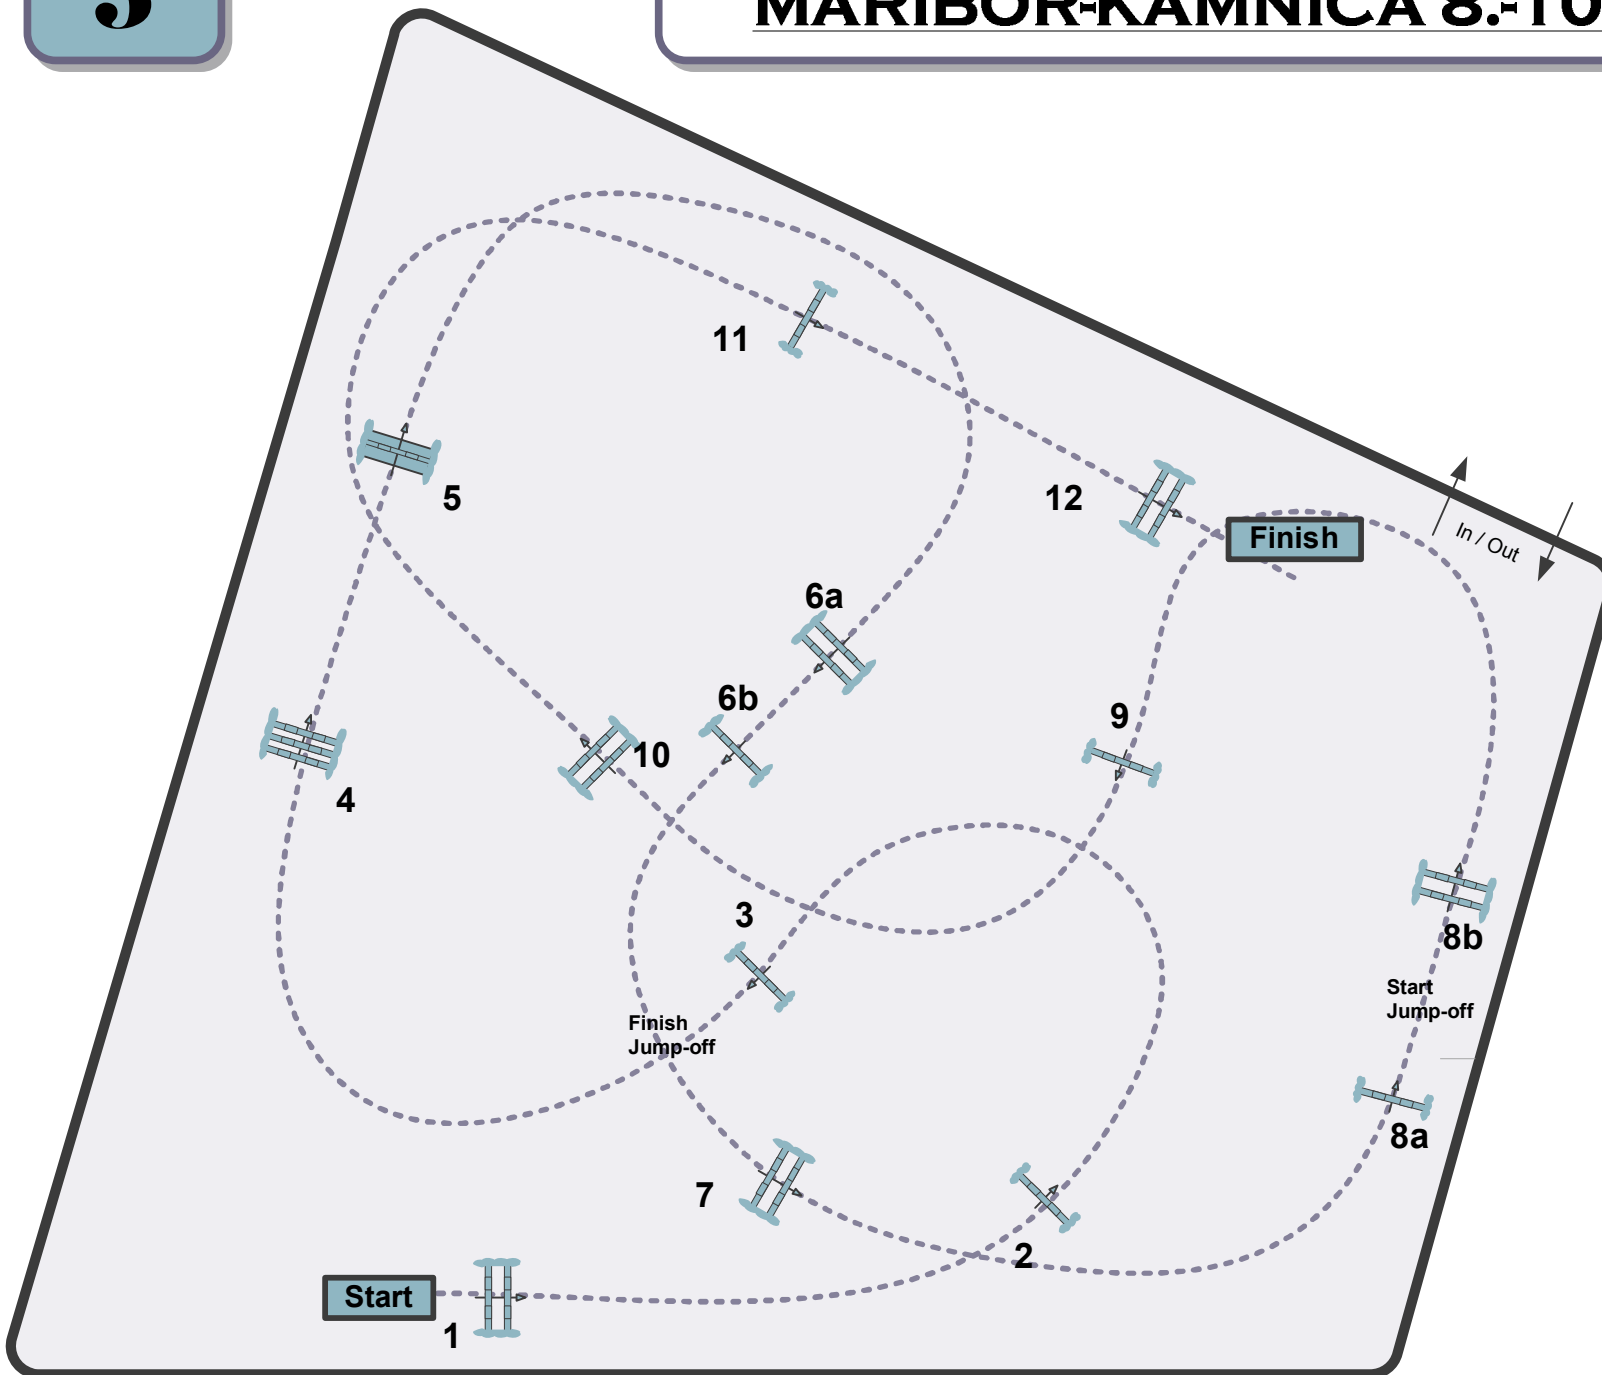

Speed:	350 m/min
Length:	560 m
Time allowed:	96 sec
Time limit:	192 sec

Obstacles:
Efforts:
Penalty sec
Closed combination:

1st Jump-off:

Length:	0 m
Time allowed:	0 sec
Time limit:	0 sec

2nd Jump-off:

Length:	0 m
Time allowed:	0 sec
Time limit:	0 sec

5

MARIBOR-KAMNICA 8.-10.08.2008

Class No.: 5

Kat. Ma

Baraž

8. kolovoz 2008

Start: 0:00

Table: A