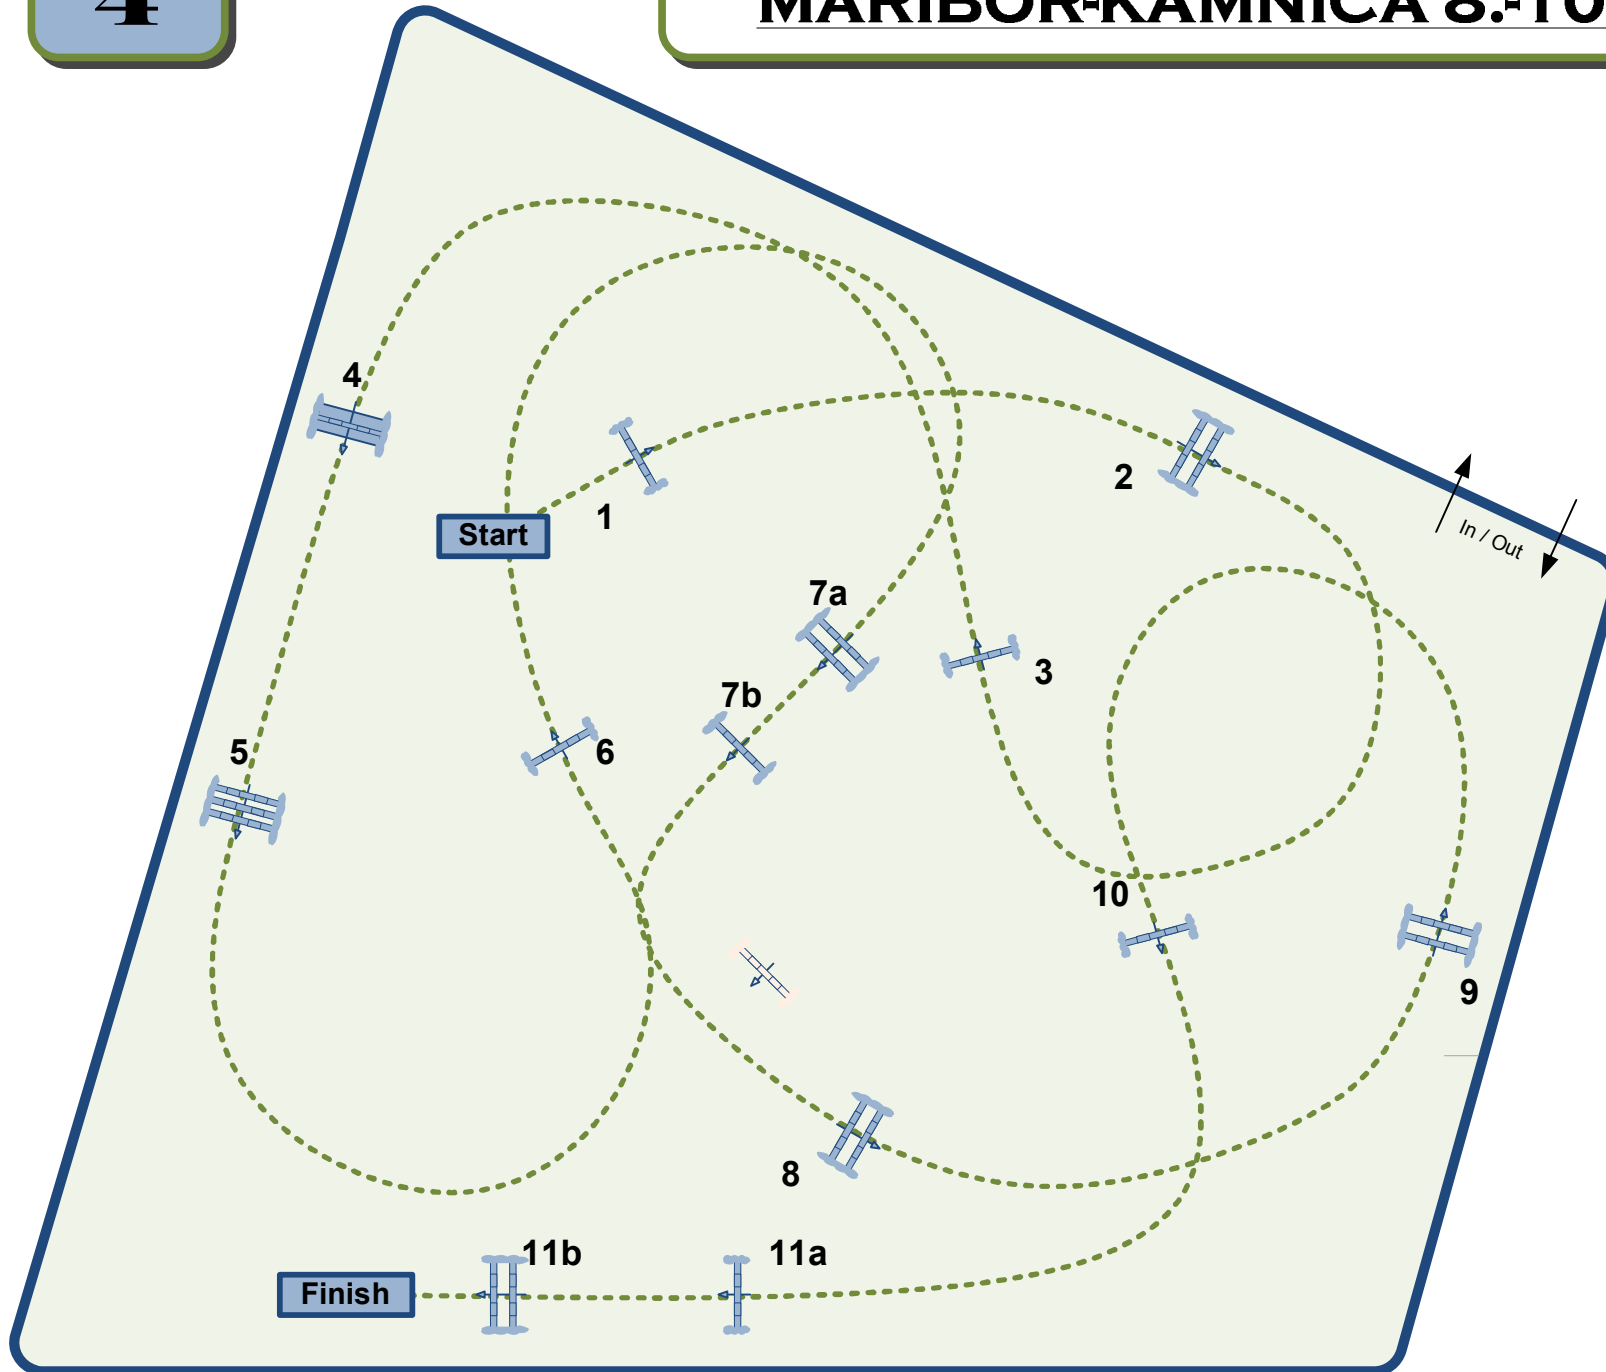

3

MARIBOR-KAMNICA 8.-10.08.2008

Class No.: 3

Kat. A2

Competition in two Phases

8. august 2008

Start: 0:00

Table: A
National RG:
FEI RG / Art. 274.5.3
Height: 1,10 m

Speed: 350 m/min
Length: 330 m
Time allowed: 57 sec
Time limit: 114 sec

Obstacles: 1-8
Efforts:
Penalty sec
Closed combination:

2nd Phase:
9-13
Length: 320 m
Time allowed: 55 sec
Time limit: 110 sec

2nd Jump-off:
Length: 0 m
Time allowed: 0 sec
Time limit: 0 sec

4

MARIBOR-KAMNICA 8.-10.08.2008

Class No.: 4

Kat. L

Competition against the clock

8. kolovoz 2008

Start: 0:00

Table: A
National RG:
FEI RG / Art. 238.2.1.
Height: 1,20 m

5

MARIBOR-KAMNICA 8.-10.08.2008

Class No.: 5

Kat. Ma

Baraž

8. kolovoz 2008

Start: 0:00

Table: A