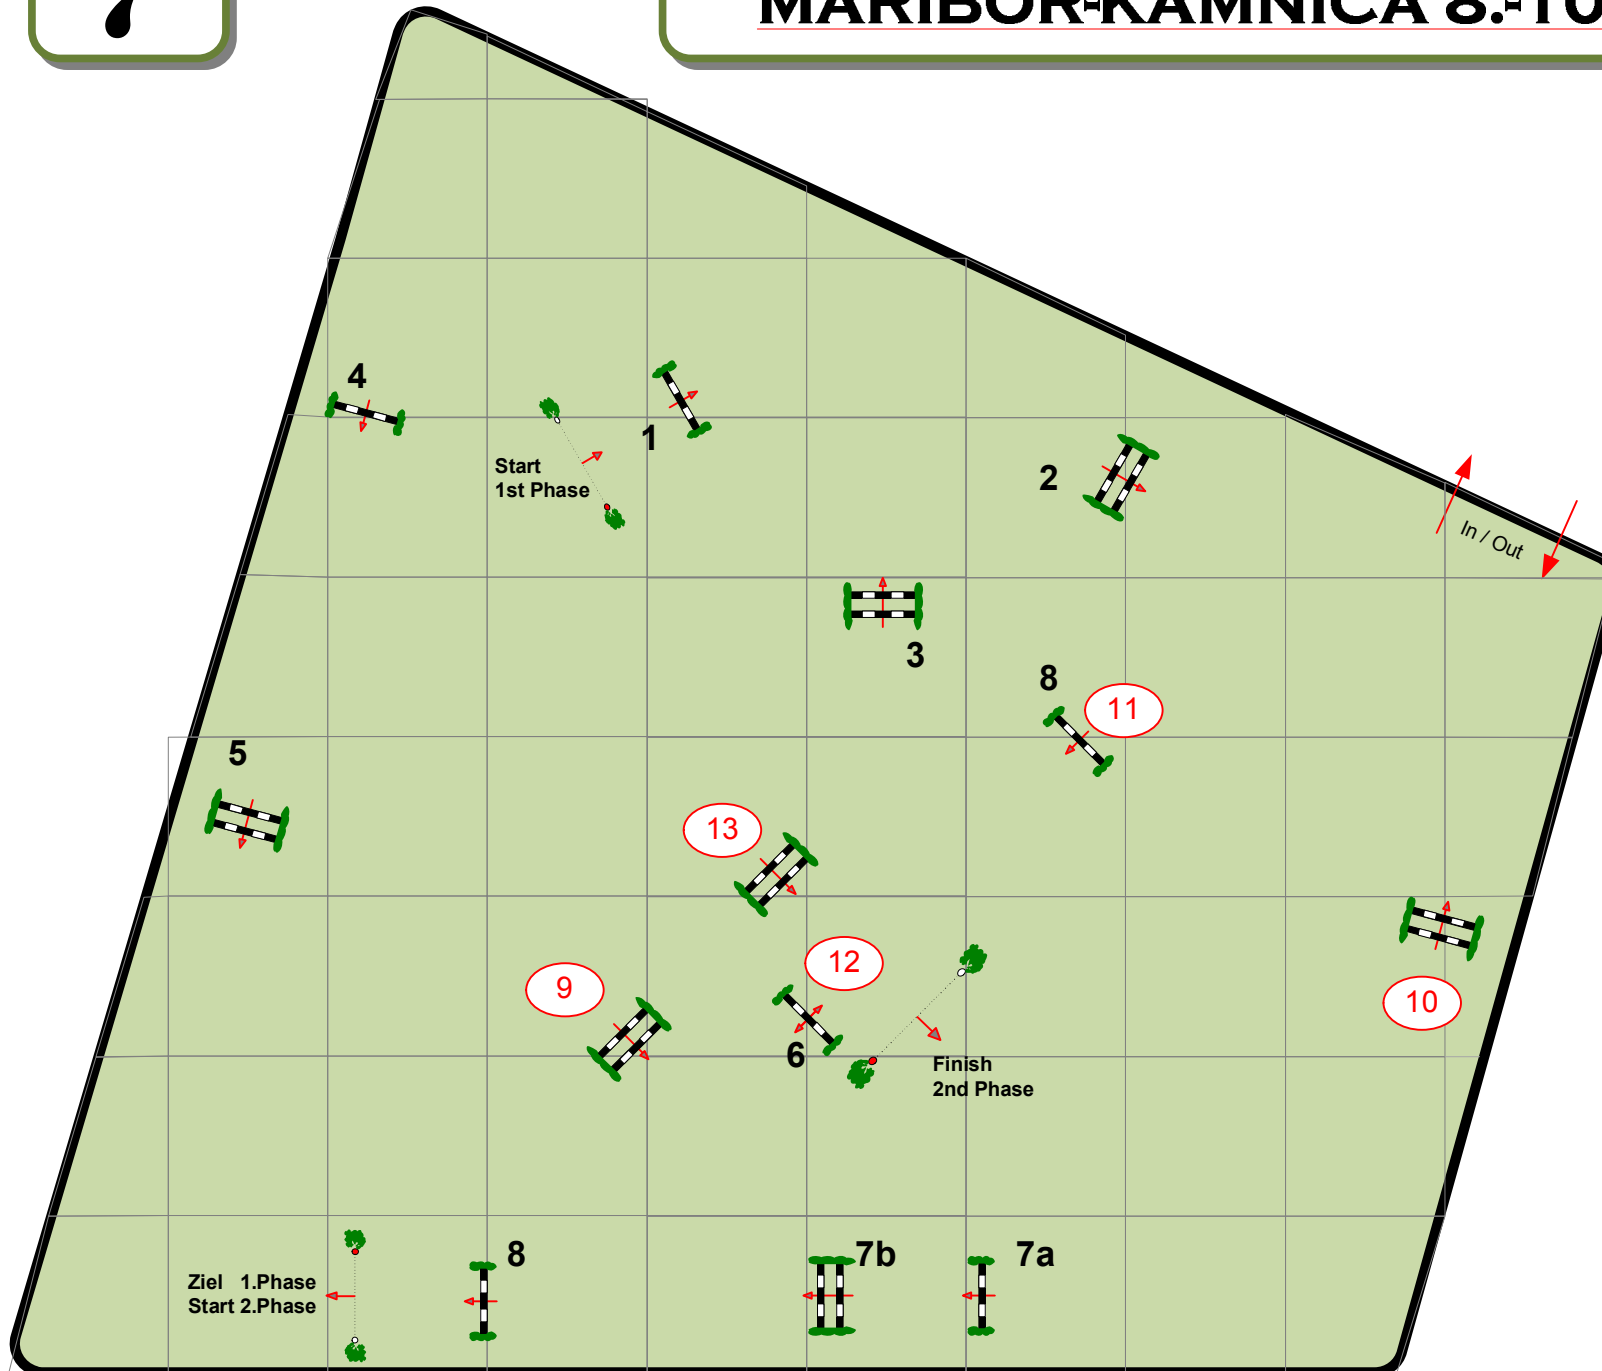

2nd Jump-off:

Length: 0 m

Time allowed: 0 sec

Time limit: 0 sec

7

MARIBOR-KAMNICA 8.-10.08.2008

Class No.: 6

Kat. A1

2nd Phase:

9-13
Length: 290 m
Time allowed: 50 sec
Time limit: 100 sec

2nd Jump-off:

Length: 0 m
Time allowed: 0 sec
Time limit: 0 sec

8

MARIBOR-KAMNICA 8.-10.08.2008

Class No.: 8

Kat. L