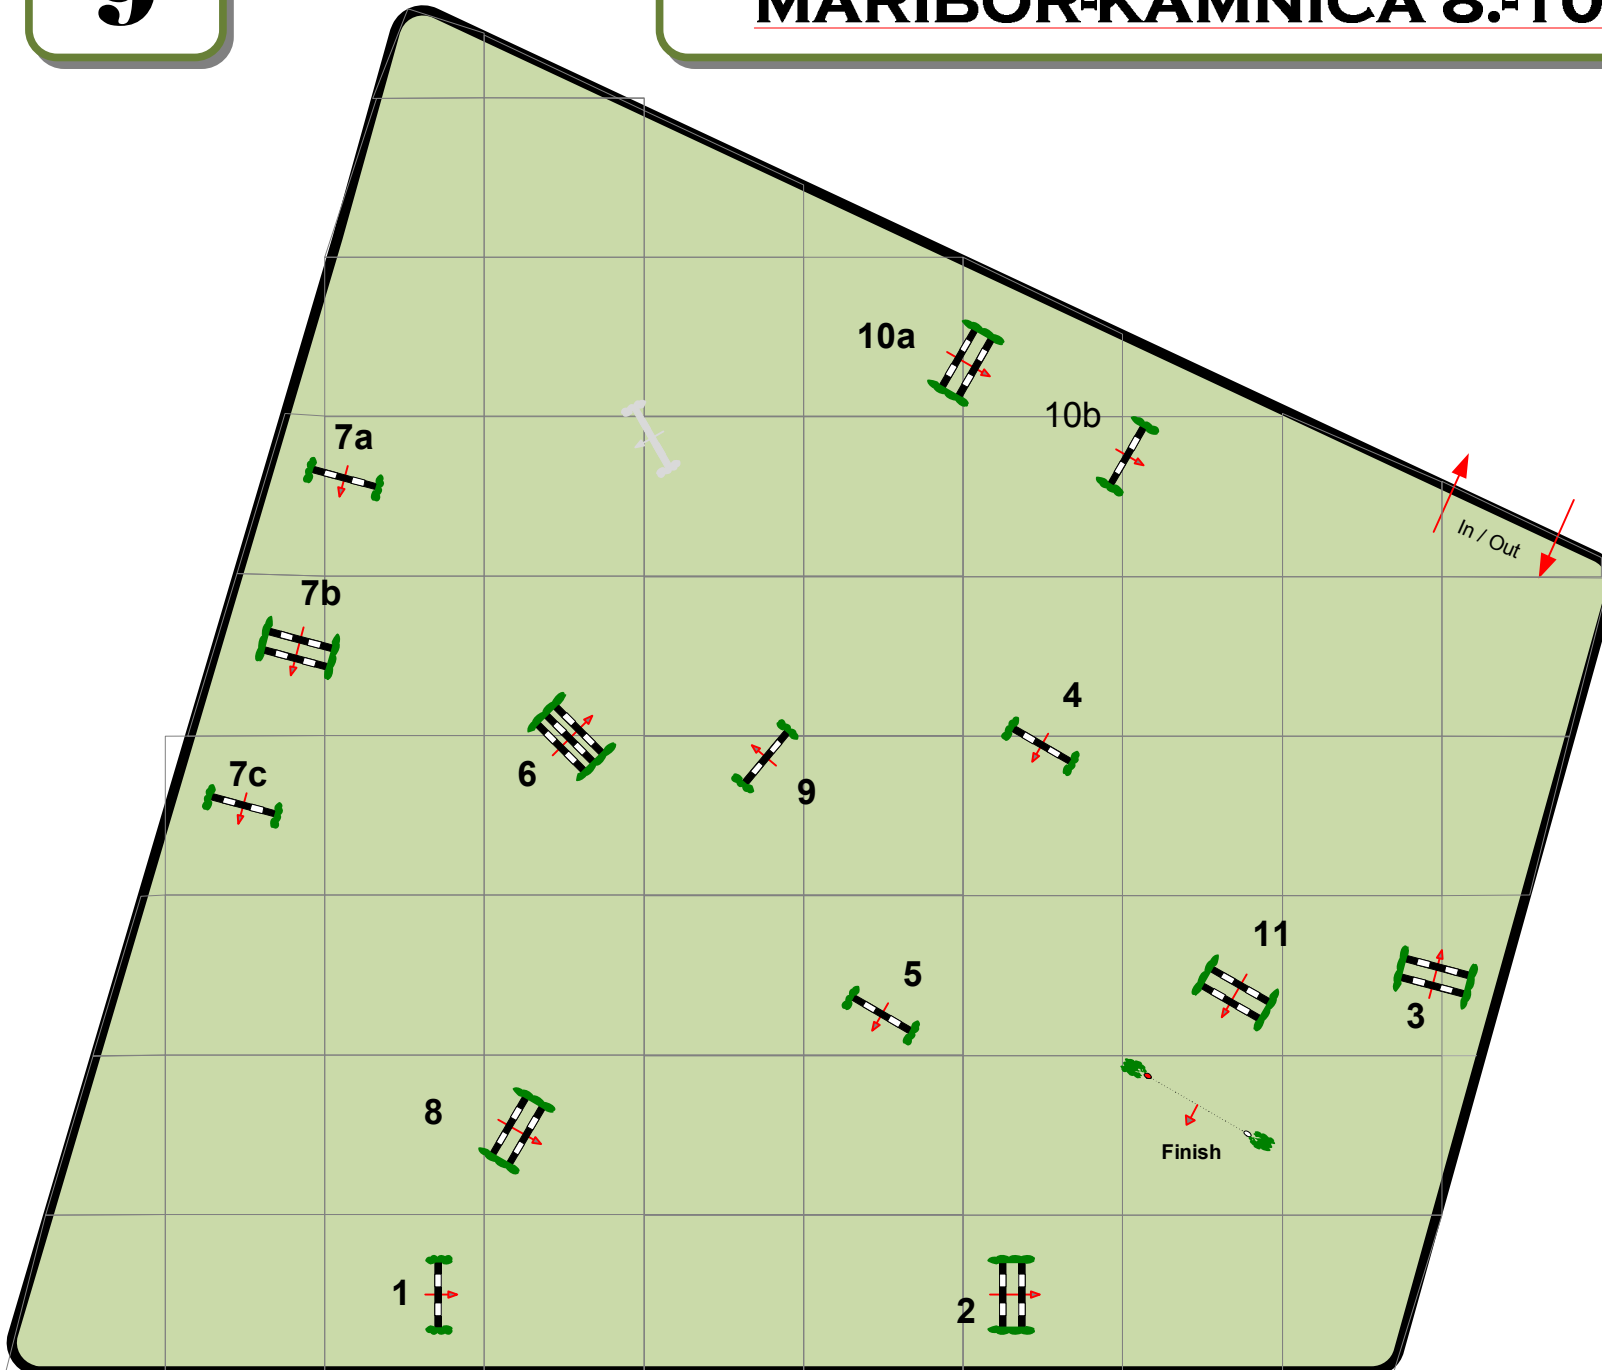

1st Jump-off:

Length: 0 m
Time allowed: 0 sec
Time limit: 0 sec

2nd Jump-off:

Length: 0 m
Time allowed: 0 sec
Time limit: 0 sec

9

MARIBOR-KAMNICA 8.-10.08.2008

Class No.: 9

Kat. Ma

10. august 2008

Start: 0:00

Table: A
National RG:
FEI RG / Art. 238.2.3
Height: 1,30 m

Speed: 350 m/min

Length: 540 m
Time allowed: 93 sec
Time limit: 186 sec

Obstacles: 1-11
Efforts: 14
Penalty sec
Closed combination:

1st Jump-off:

1-2-5-6-7b+7c-9-10a

Length: 380 m
Time allowed: 66 sec
Time limit: 132 sec

2nd Jump-off:

2-5-6-7b+7c-8-9

Length: 310 m
Time allowed: 54 sec
Time limit: 108 sec