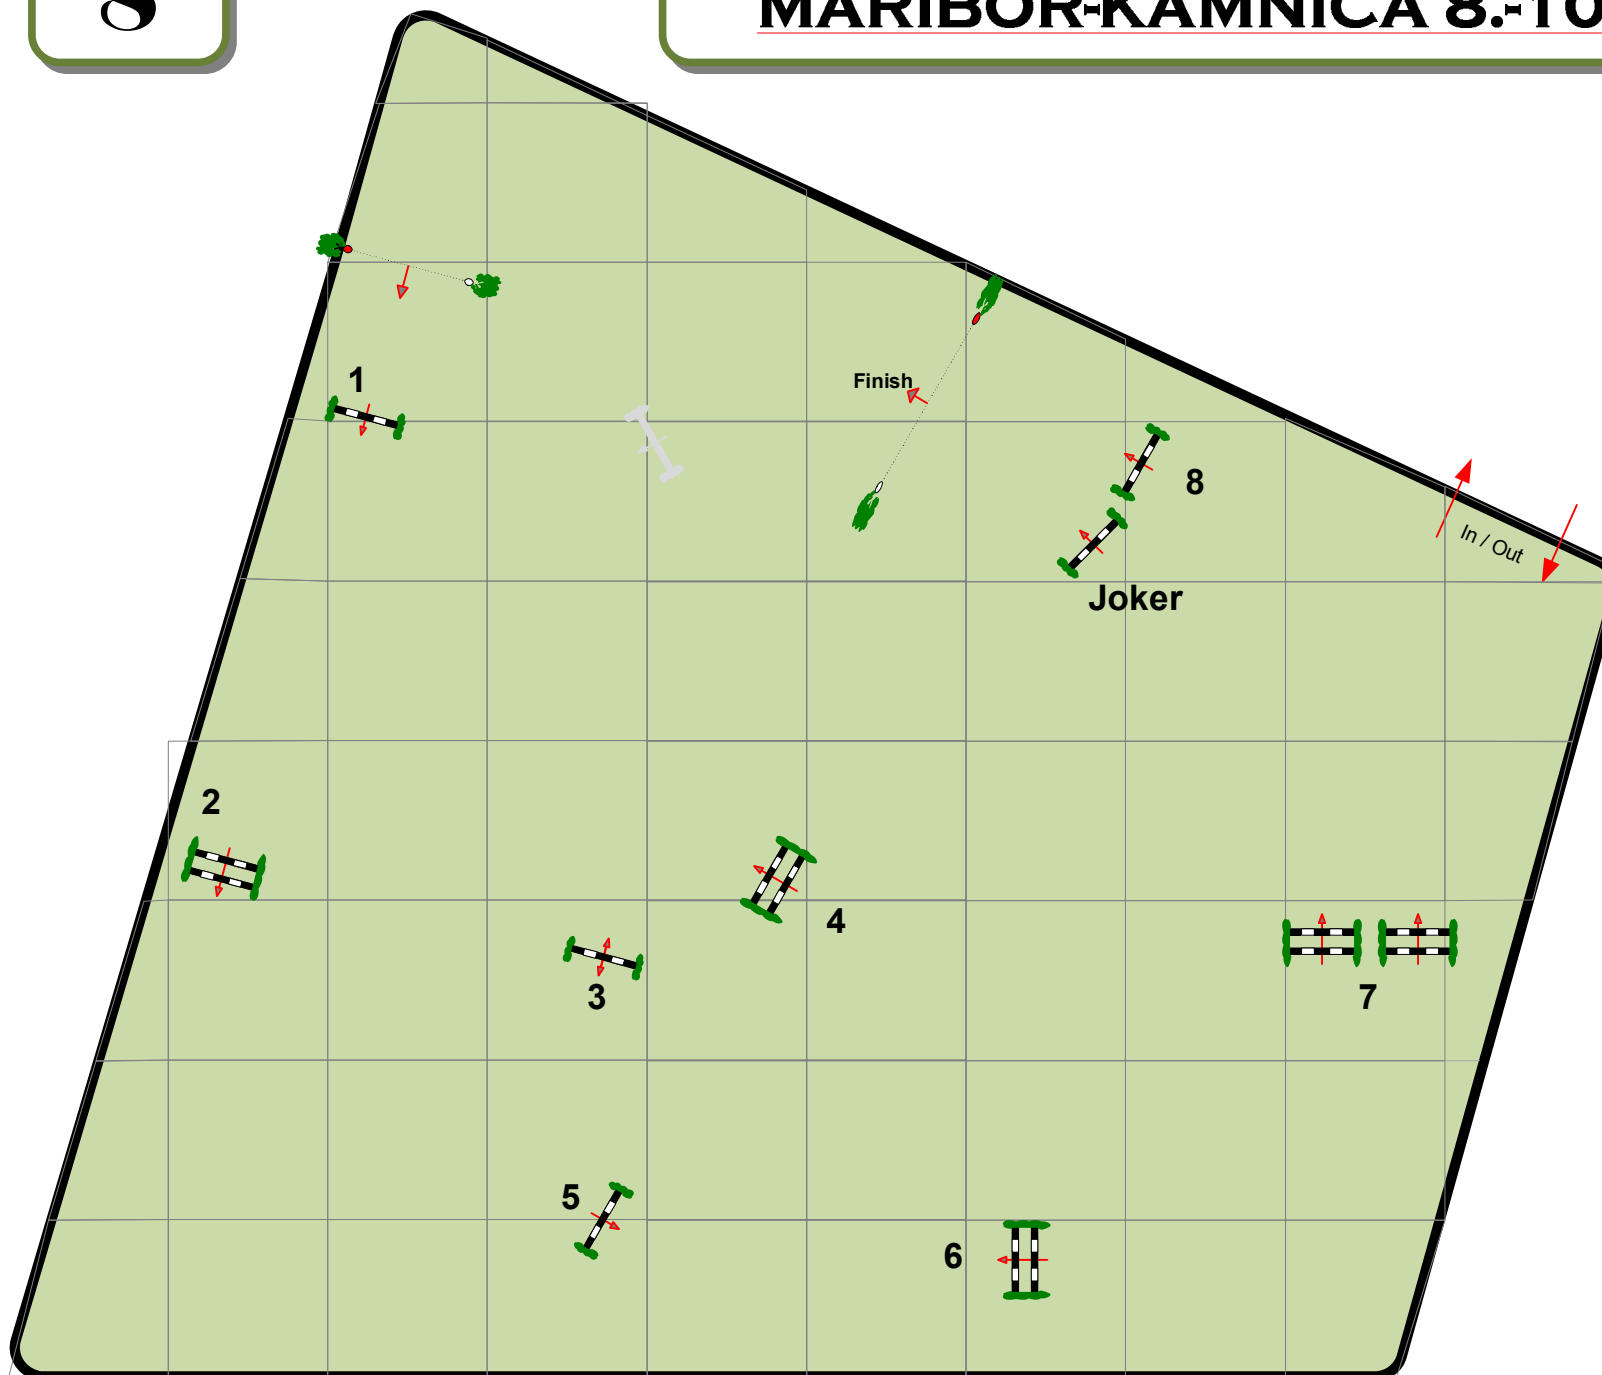

2nd Phase:

9-13
Length: 290 m
Time allowed: 50 sec
Time limit: 100 sec

2nd Jump-off:

Length: 0 m
Time allowed: 0 sec
Time limit: 0 sec

8

MARIBOR-KAMNICA 8.-10.08.2008

Class No.: 8

Kat. L