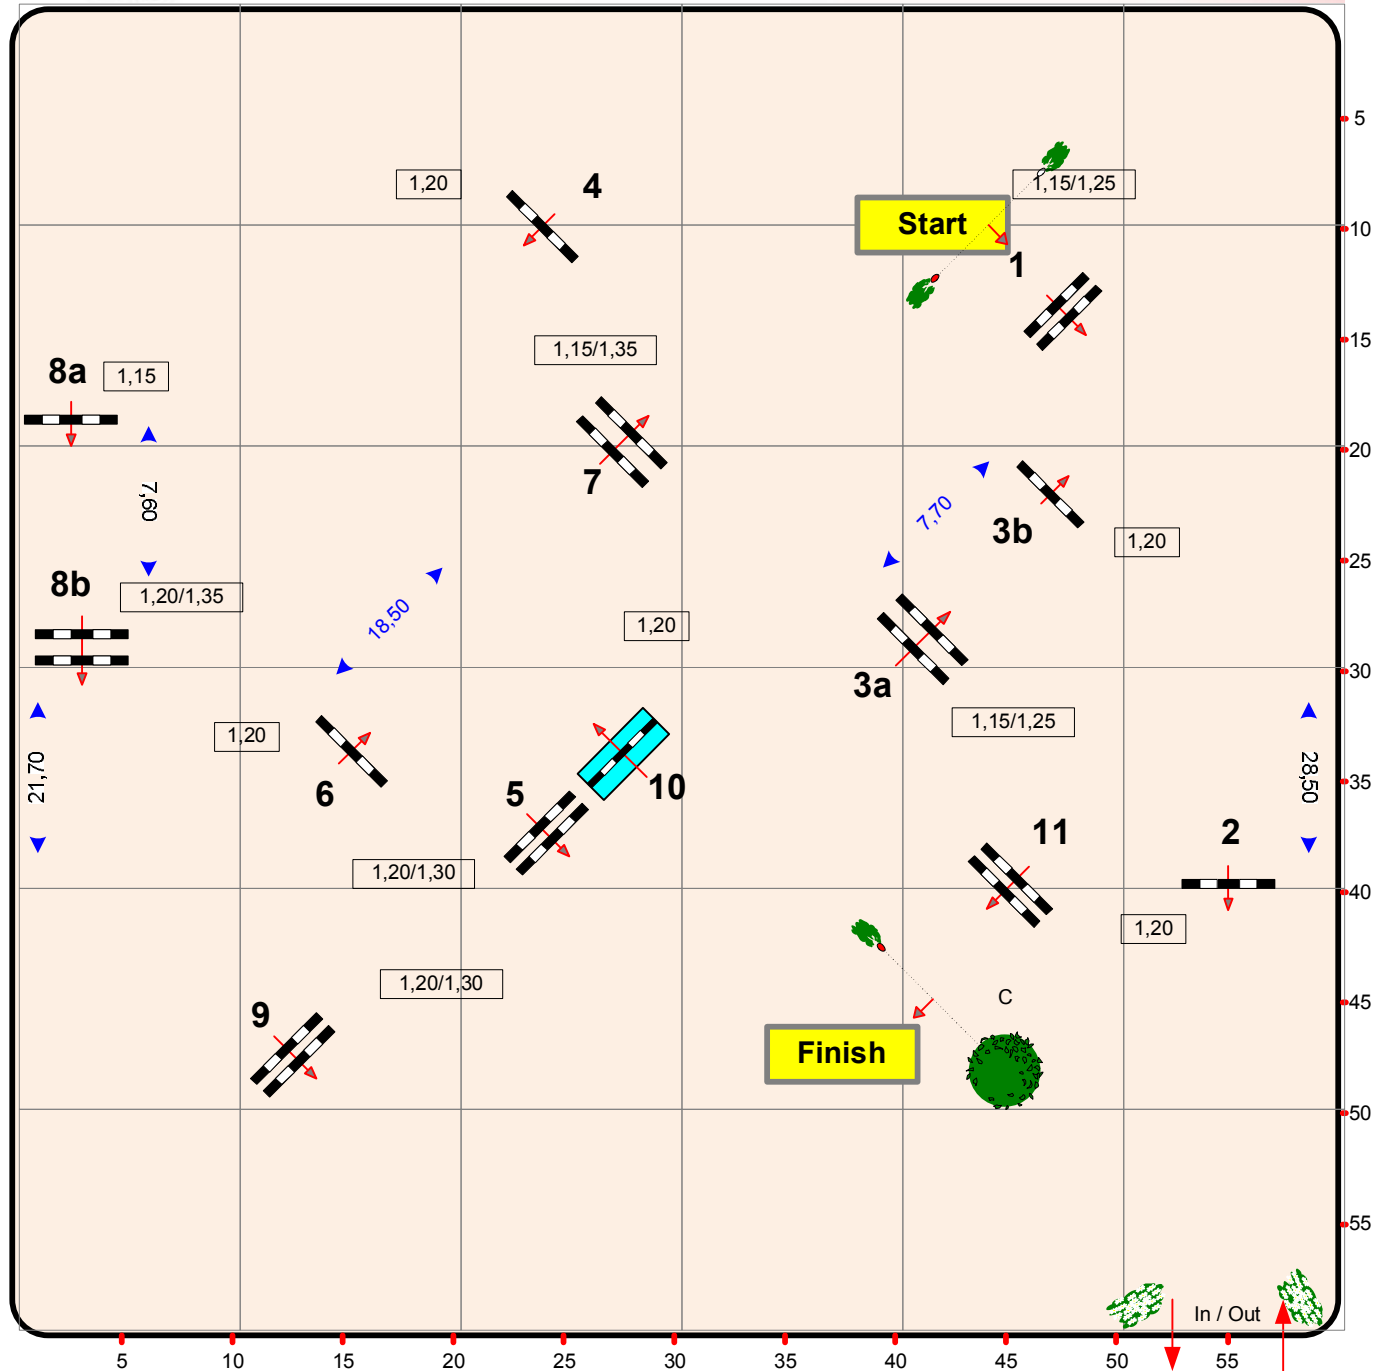

CSI* Ptýřov 2008

Friday 15. Start; 00:00

15. - 17. srpna 2008

COMPETITION No 1 – Bronze Tour

Table: A
National RG:
FEI RG / Art. 238.2.1
Height: 1,20 m

Speed: 350 m/min

Length: 450 m
Time allowed: 78 sec
Time limit: 156 sec

Obstacles: 1-11
Efforts: 13
Penalty sec: --
Closed combination: --

:
Length: 0 m
Time allowed: 0 sec
Time limit: 0 sec

CSI* Ptýrov 2008

Friday 15. Start; 00:00

15. - 17. srpna 2008

COMPETITION No 3 – Silver Tour

CSI* Ptýrov 2008

Friday 15. Start; 00:00

15. - 17. srpna 2008

COMPETITION No 4 – Gold Tour

Table: A
National RG:
FEI RG / Art. 238.2.1
Height: 1,40 m

Speed: 375 m/min

Length: 470 m
Time allowed: 76 sec
Time limit: 152 sec