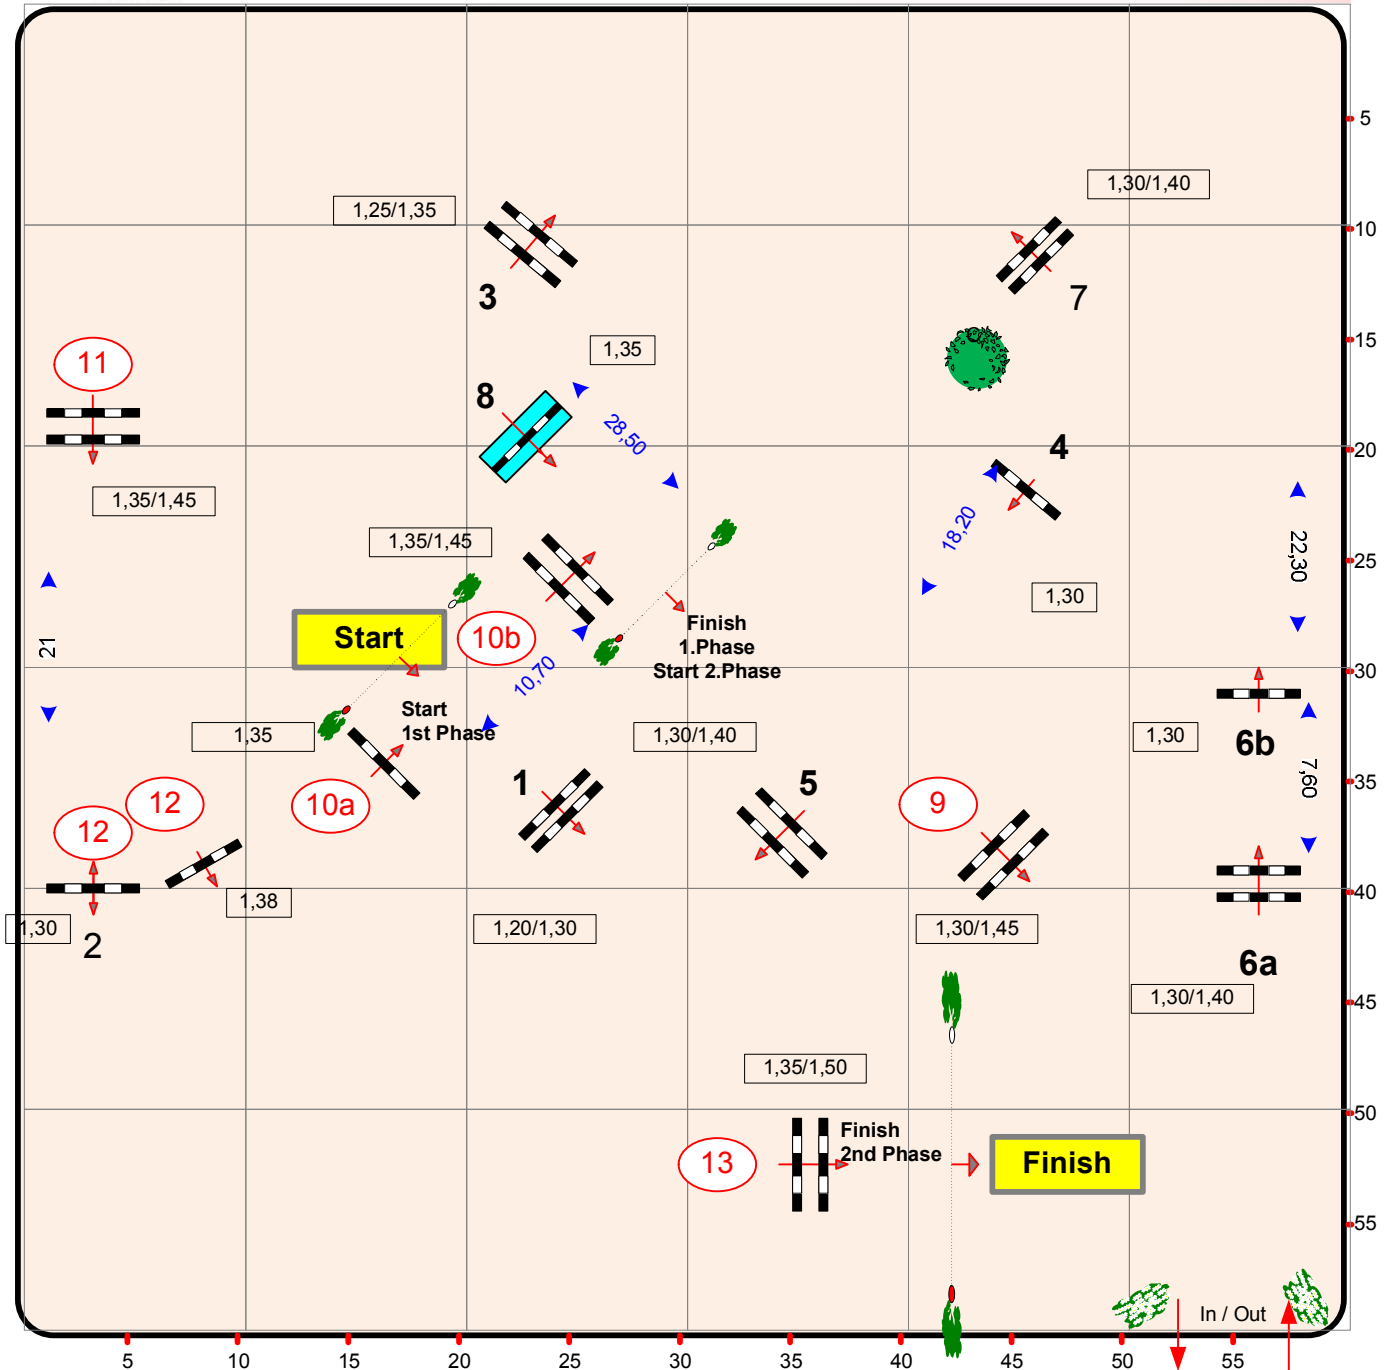

CSI* Ptýřov 2008

Friday 15. Start; 00:00

15. - 17. srpna 2008

COMPETITION No 1 – Bronze Tour

Table: A
National RG:
FEI RG / Art. 238.2.1
Height: 1,20 m

Speed: 350 m/min

Length: 450 m
Time allowed: 78 sec
Time limit: 156 sec

Obstacles: 1-11
Efforts: 13
Penalty sec: --
Closed combination: --

:
Length: 0 m
Time allowed: 0 sec
Time limit: 0 sec

CSI* Ptýrov 2008

Friday 15. Start; 00:00

15. - 17. srpna 2008

COMPETITION No 3 – Silver Tour

Table: A
National RG:
FEI RG / Art. 274.5.3
Height: 1,30/1,35 m

Speed: 350 m/min

Length: 320 m
Time allowed: 55 sec
Time limit: 110 sec

Obstacles: 1-8
Efforts: 9
Penalty sec: --
Closed combination: --

2nd Phase:
9-13
Length: 220 m
Time allowed: 38 sec
Time limit: 76 sec

CSI* Ptýrov 2008

Friday 15. Start; 00:00

15. - 17. srpna 2008

COMPETITION No 4 – Gold Tour

Table: A
National RG:
FEI RG / Art. 238.2.1
Height: 1,40 m

Speed: 375 m/min

Length: 470 m
Time allowed: 76 sec
Time limit: 152 sec