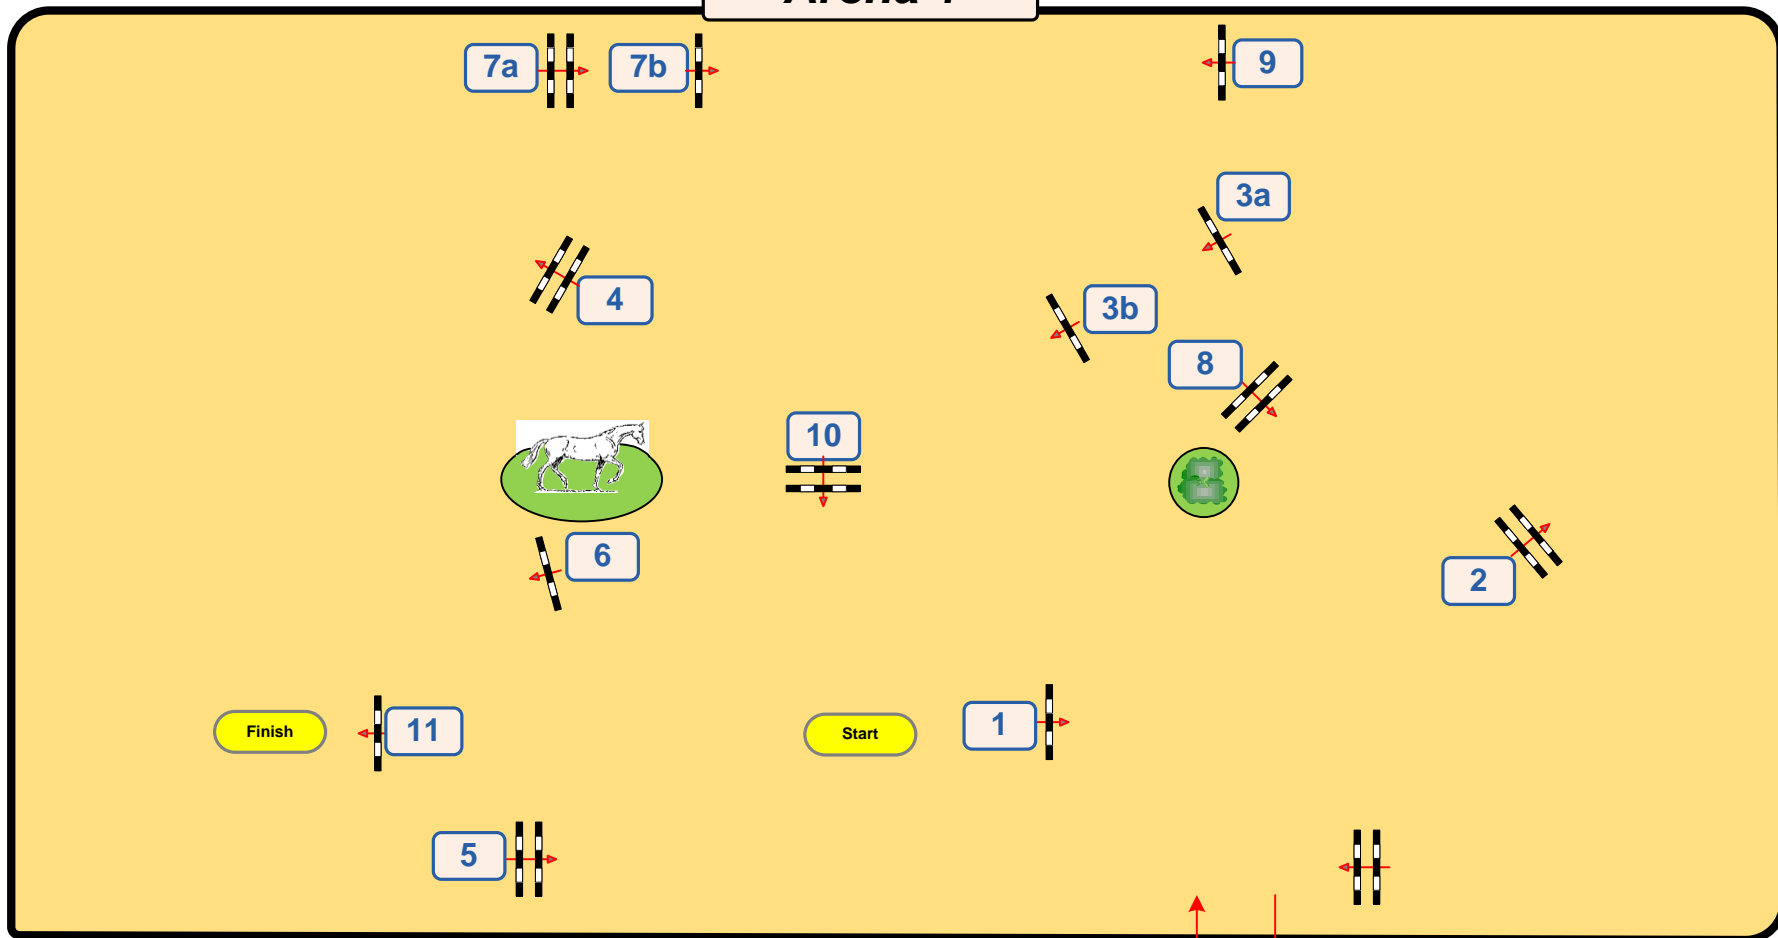

SLOVENSKÉ JAZDECKÉ DNI / SLOVAK RIDING DAYS

Class No.:

4

Pezinok

Areal zdravia Rozalka

ST^{II} I round GOLD TOUR

Competition against the clock 17. June 2011 Start:

Table: A

National RG:

FEI RG / Art. 238.2.1.

Height: 1,40 m

Speed: 350 m/min

Length: 500 m

Time allowed: 86 sec

Time limit: 172 sec

Obstacles: 1-11

Efforts: 13

Penalty sec:

Closed combination:

Jump-off:

Length: 0 m

Time allowed: 0 sec

Time limit: 0 sec

Arena 1

www.jumpdesign.net

Eduard Petrovic (CRO)
00385-99-2085478