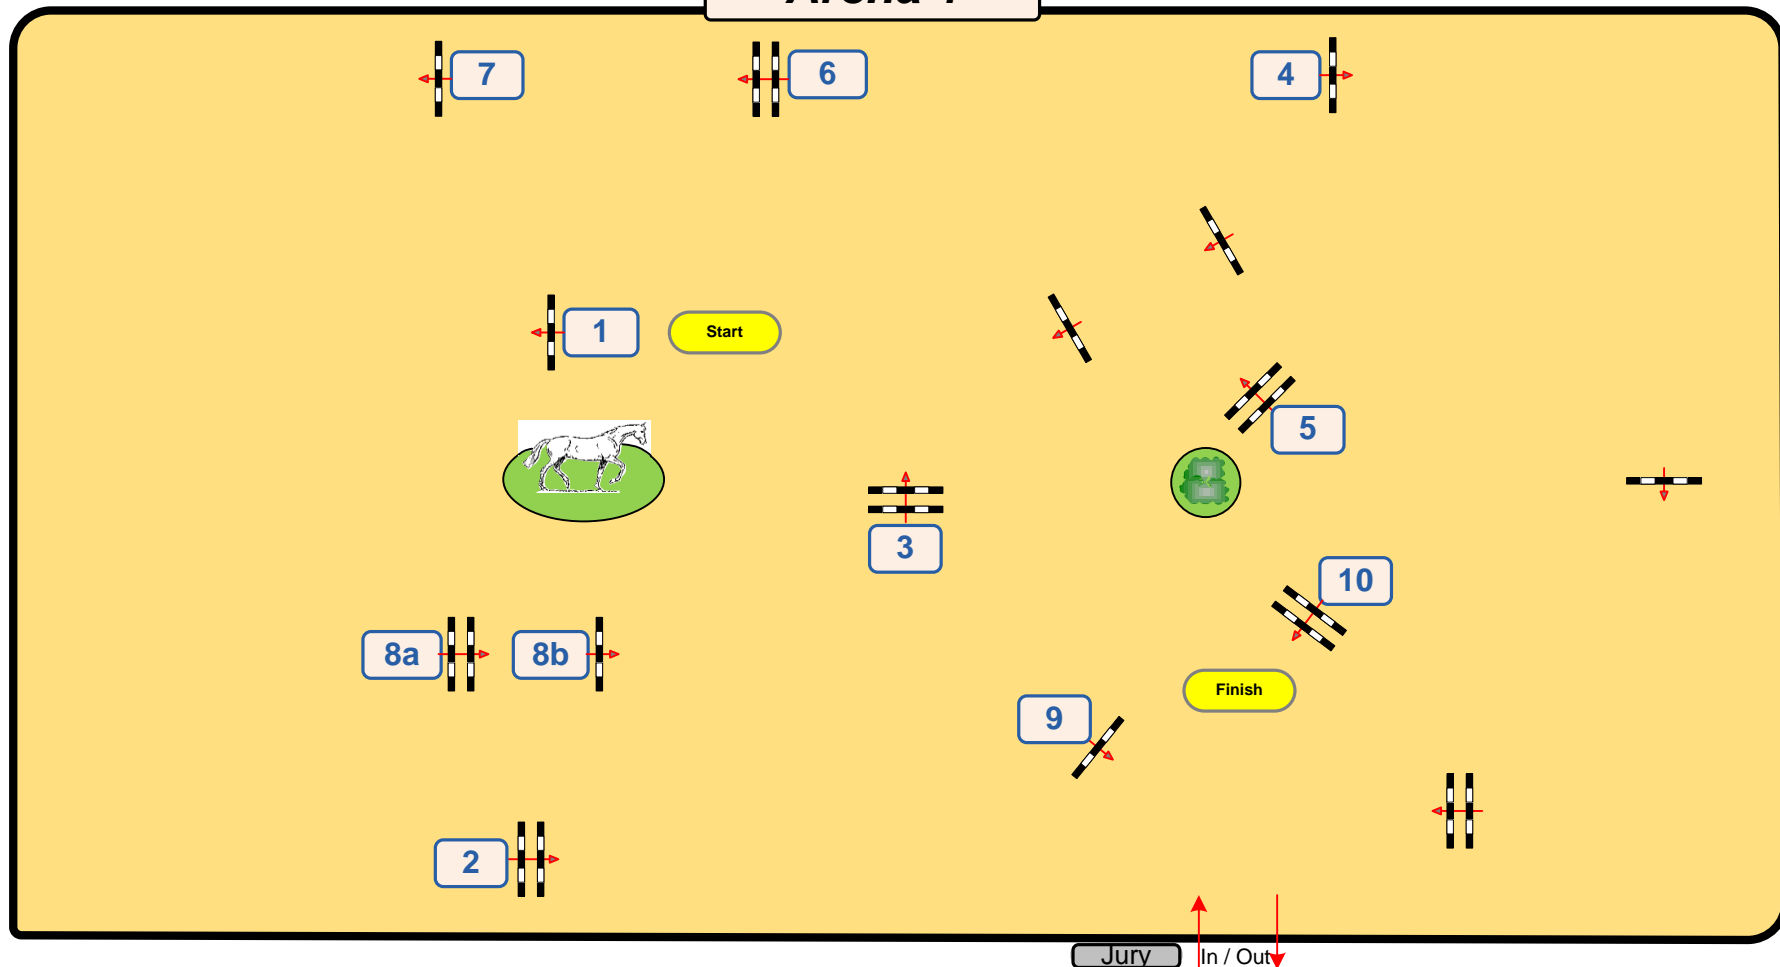

Jump-off:

Length: 0 m

Time allowed: 0 sec

Time limit: 0 sec

Arena 1

www.jumpdesign.net

Eduard Petrovic (CRO)
00385-99-2085478

SLOVENSKÉ JAZDECKÉ DNI / SLOVAK RIDING DAYS