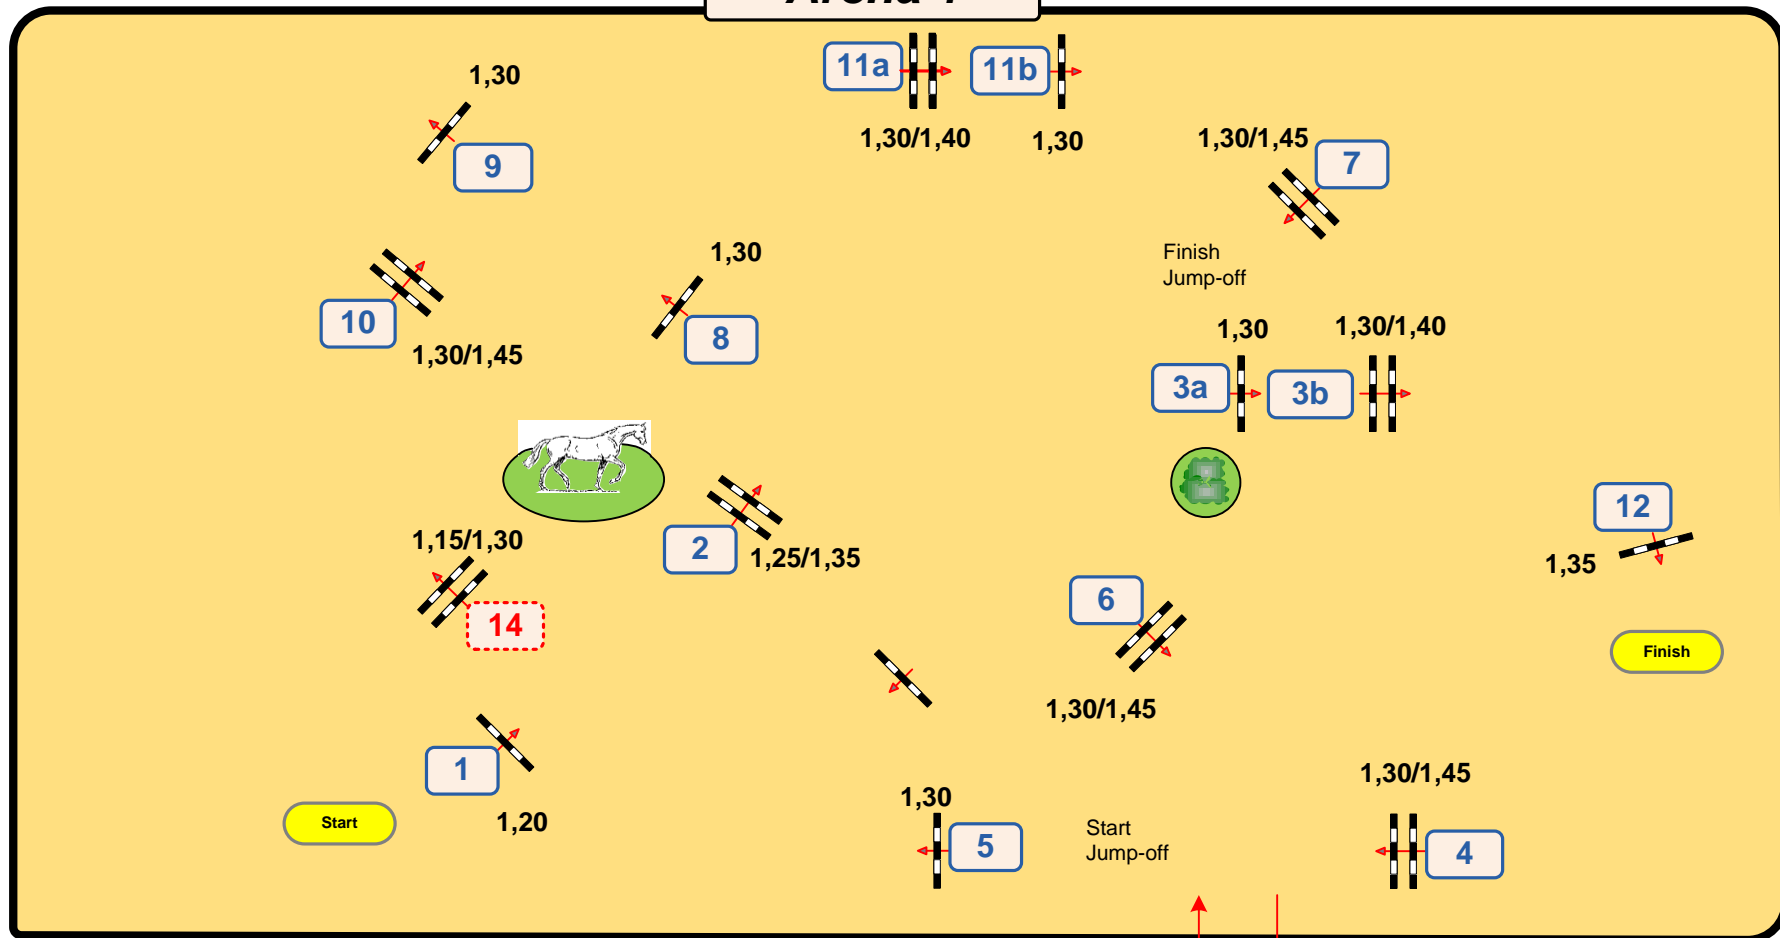

Penalty sec:

Closed combination:

Jump-off: 5-14-1-2-3a+3b-7

Length: 260 m

Time allowed: 45 sec

Time limit: 90 sec

Arena 1

www.jumpdesign.net