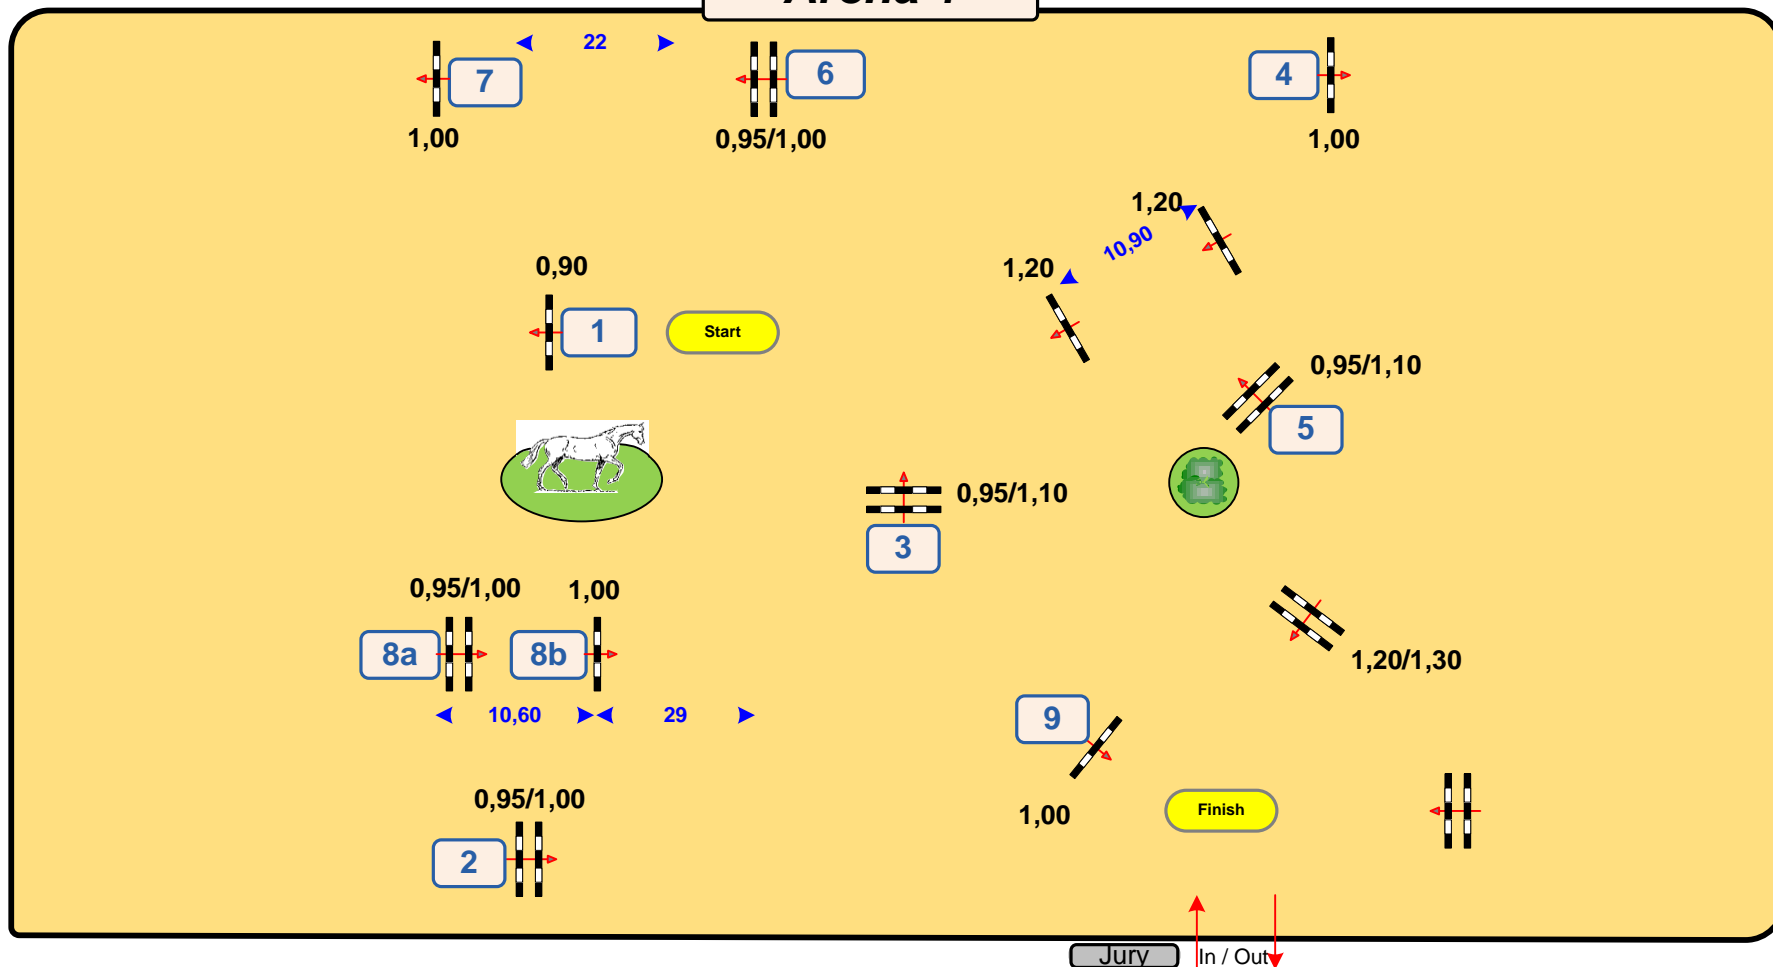

SLOVENSKÉ JAZDECKÉ DNI / SLOVAK RIDING DAYS

Class No.:

1

Pezinok

Areal zdravia Rozalka

„Z“ (limited time) I round. TALENT TOUR 17. June 2011 Start:

Table: A

National RG:

FEI RG / Art. 238.1.4

Height: 1,00 m

Speed: 350 m/min

Length: 410 m

Time allowed: 71 sec

Time limit: 142 sec

Obstacles: 1-9

Efforts: 10

Penalty sec:

Closed combination:

Arena 1

www.jumpdesign.net

Eduard Petrovic (CRO)
00385-99-2085478