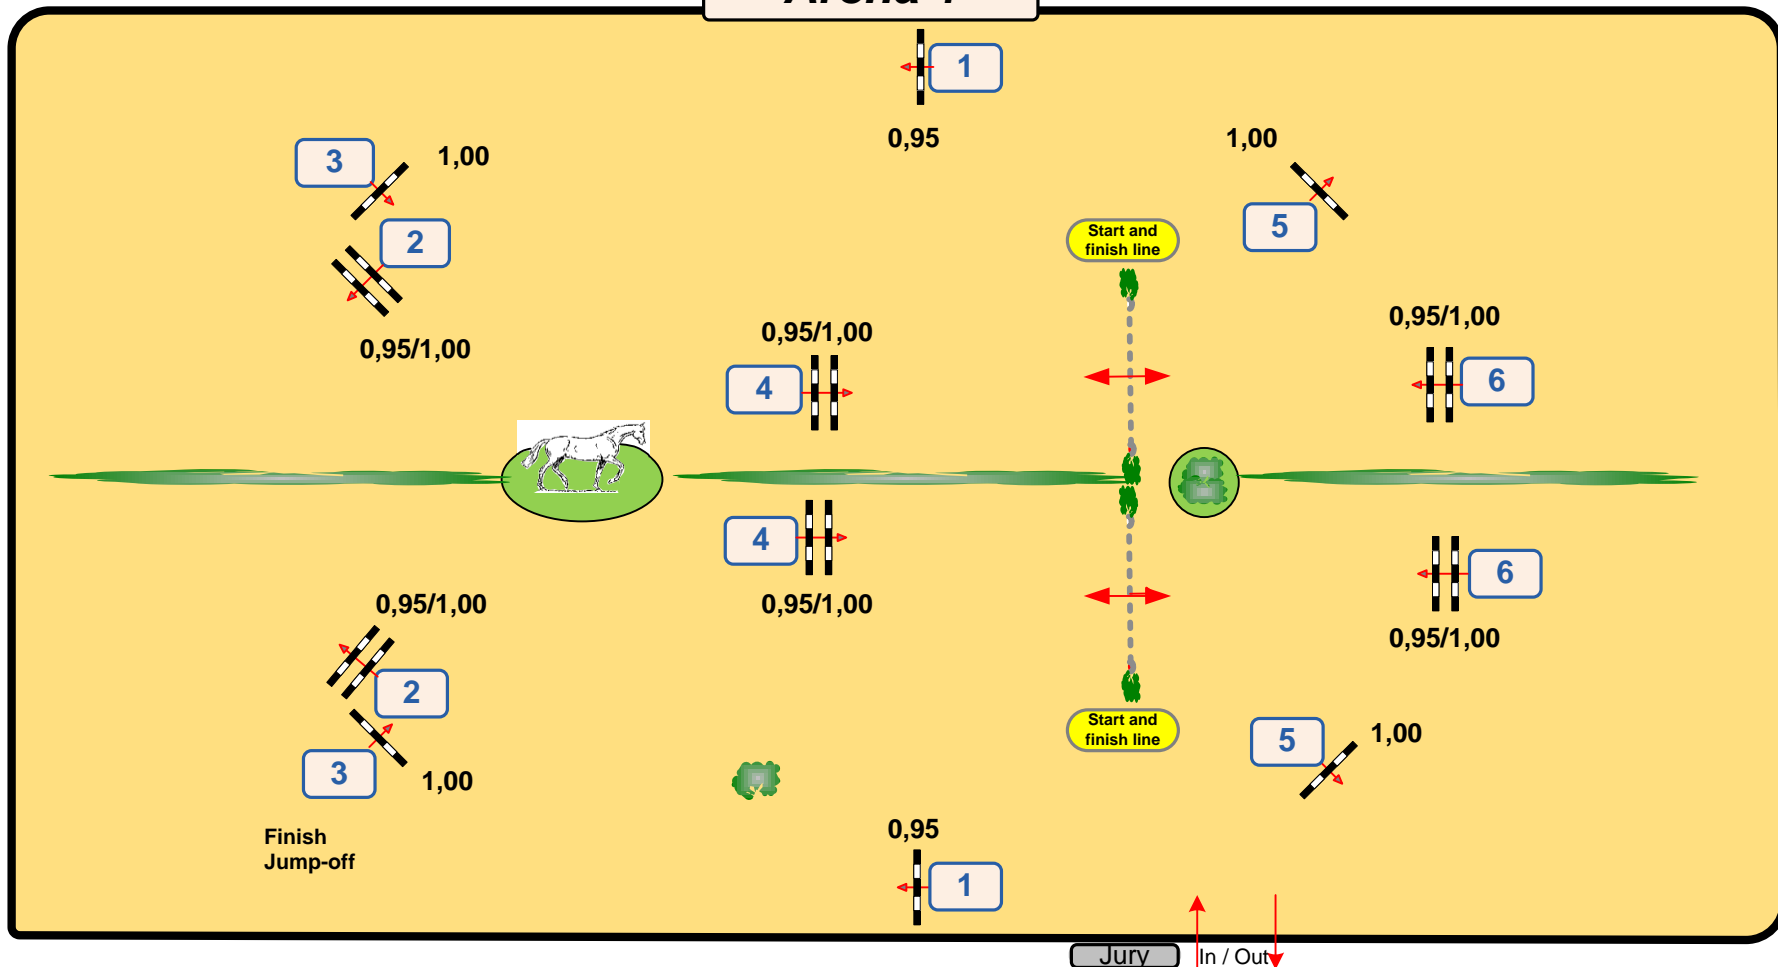

Efforts: --

Penalty sec:

Closed combination:

Jump-off:

Length: 0 m

Time allowed: 0 sec

Time limit: 0 sec

Arena 1