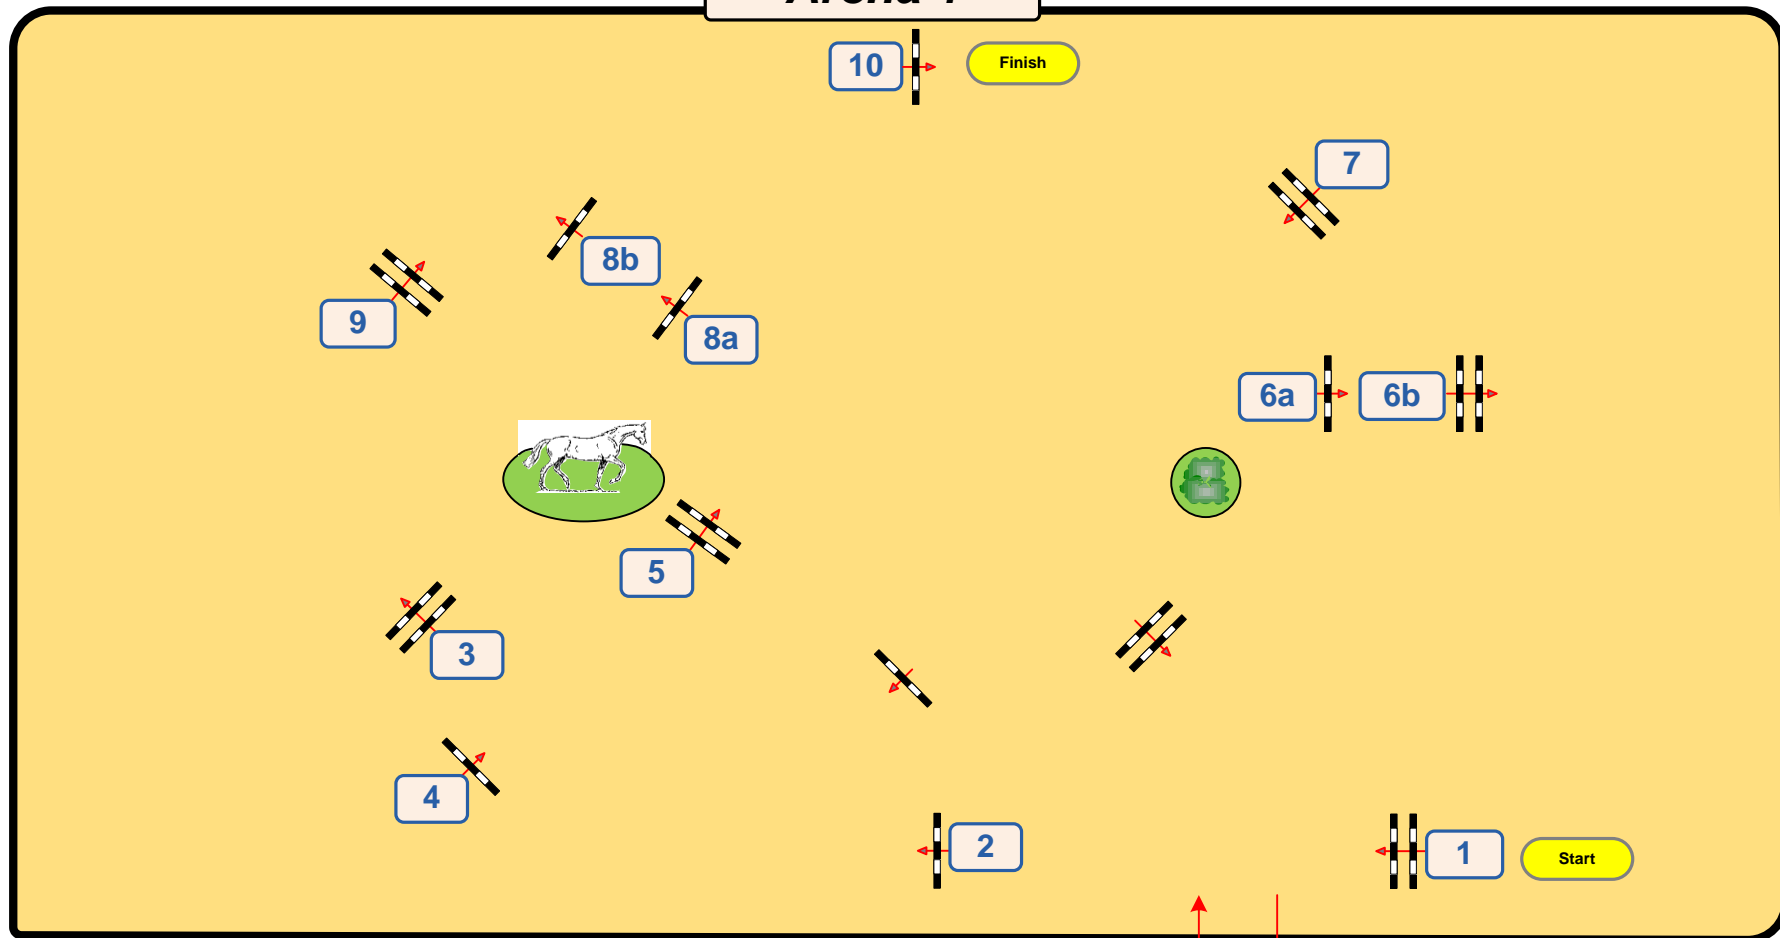

Time allowed: 69 sec

Time limit: 138 sec

Obstacles: 1-10

Efforts: 12

Penalty sec:

Closed combination:

Arena 1

www.jumpdesign.net