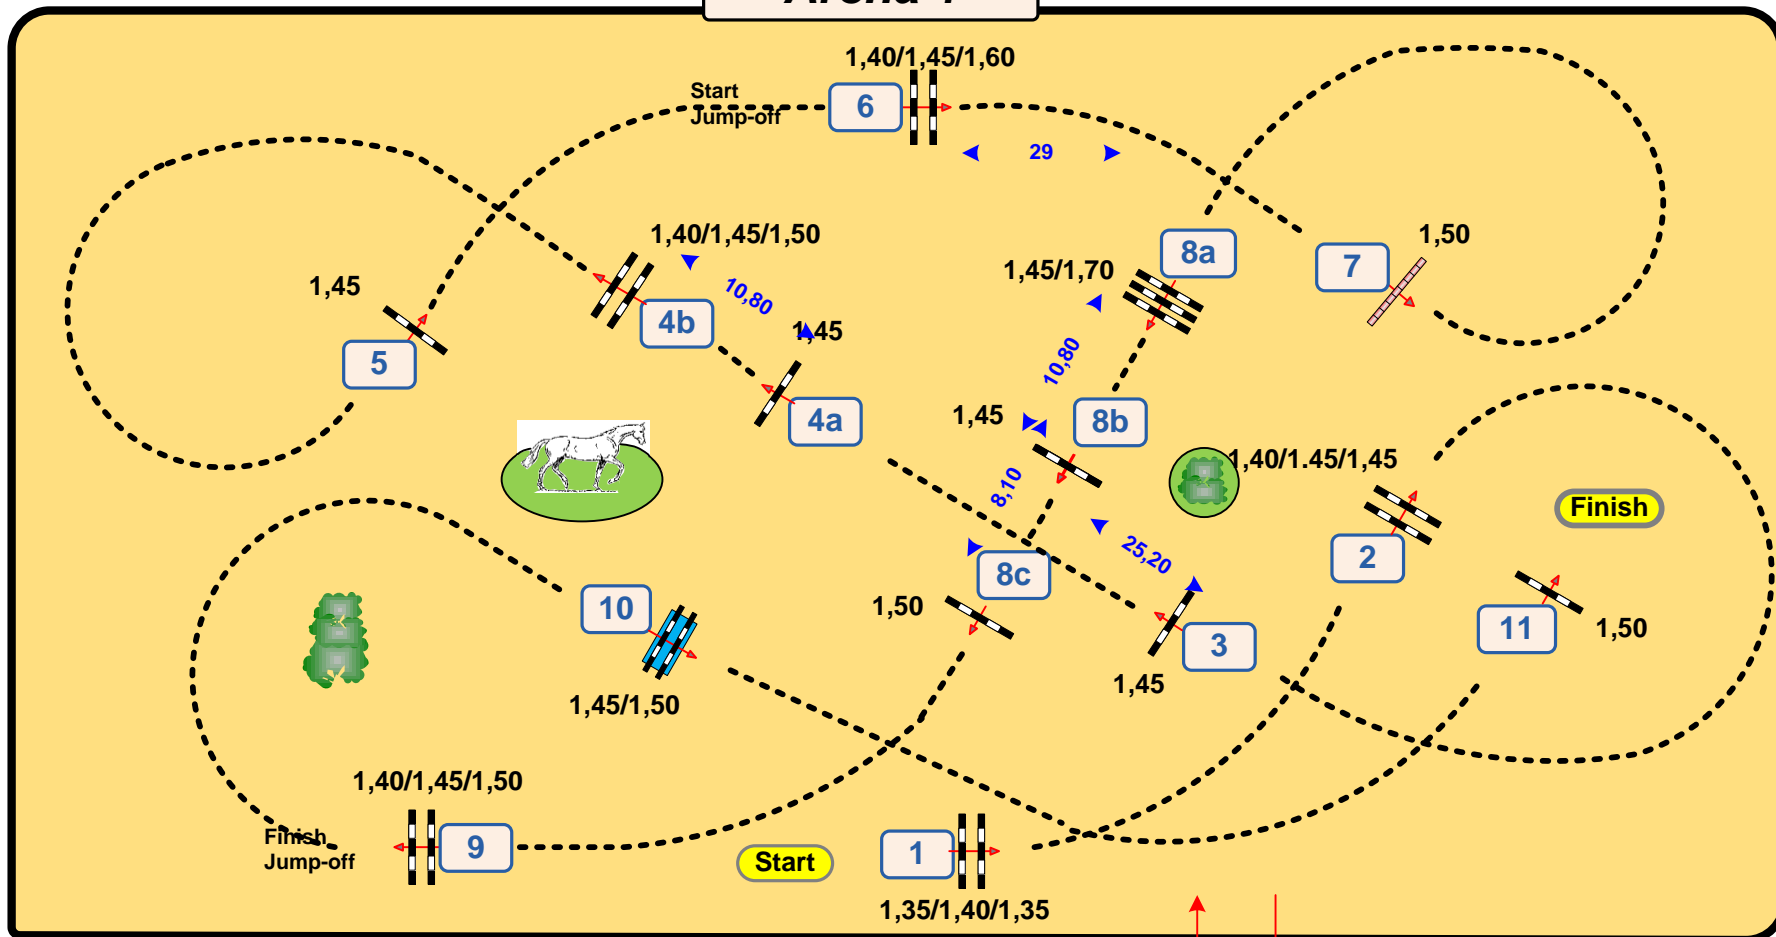

Time allowed: 80 sec

Time limit: 160 sec

Obstacles: 1-11

Efforts: 15

Penalty sec:

Closed combination:

1-11

15

Jump-off: 6-7-3-1-11-8a+8b-9

Length: 320 m

Time allowed: 52 sec

Time limit: 104 sec

Arena 1

www.jumpdesign.net

Eduard Petrovic (CRO)
00385-99-2085478