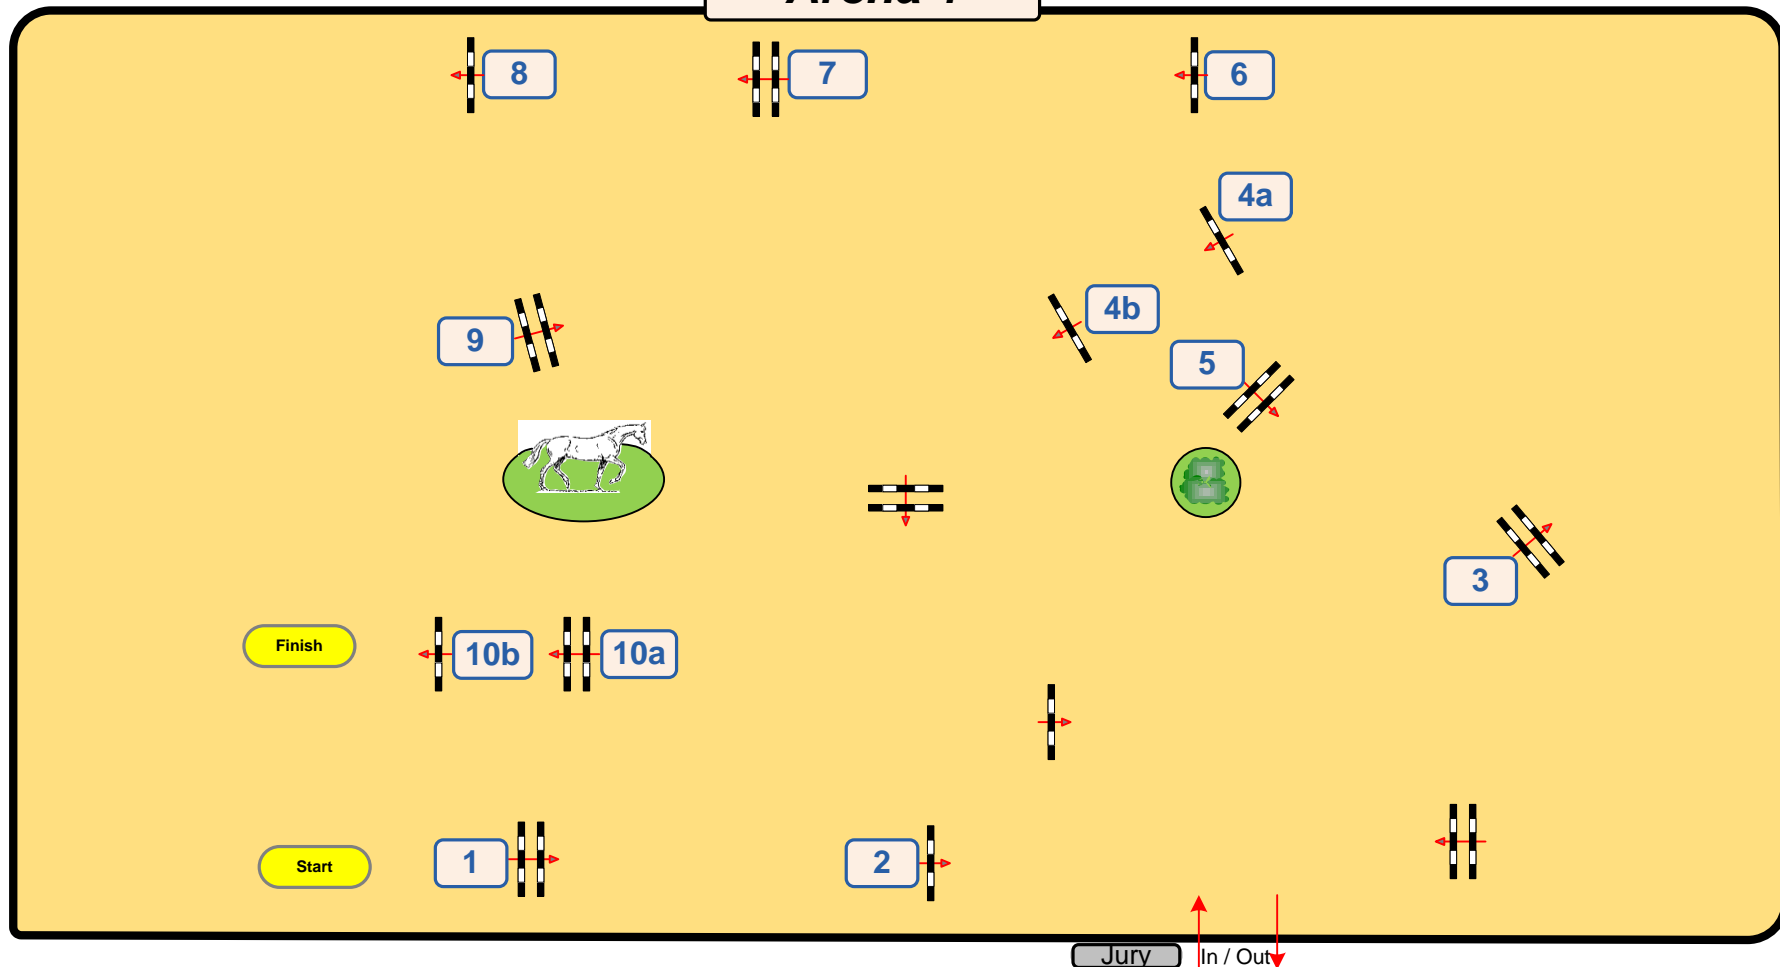

Penalty sec:

Closed combination:

Jump-off:

Length: 0 m

Time allowed: 0 sec

Time limit: 0 sec

Arena 1

www.jumpdesign.net