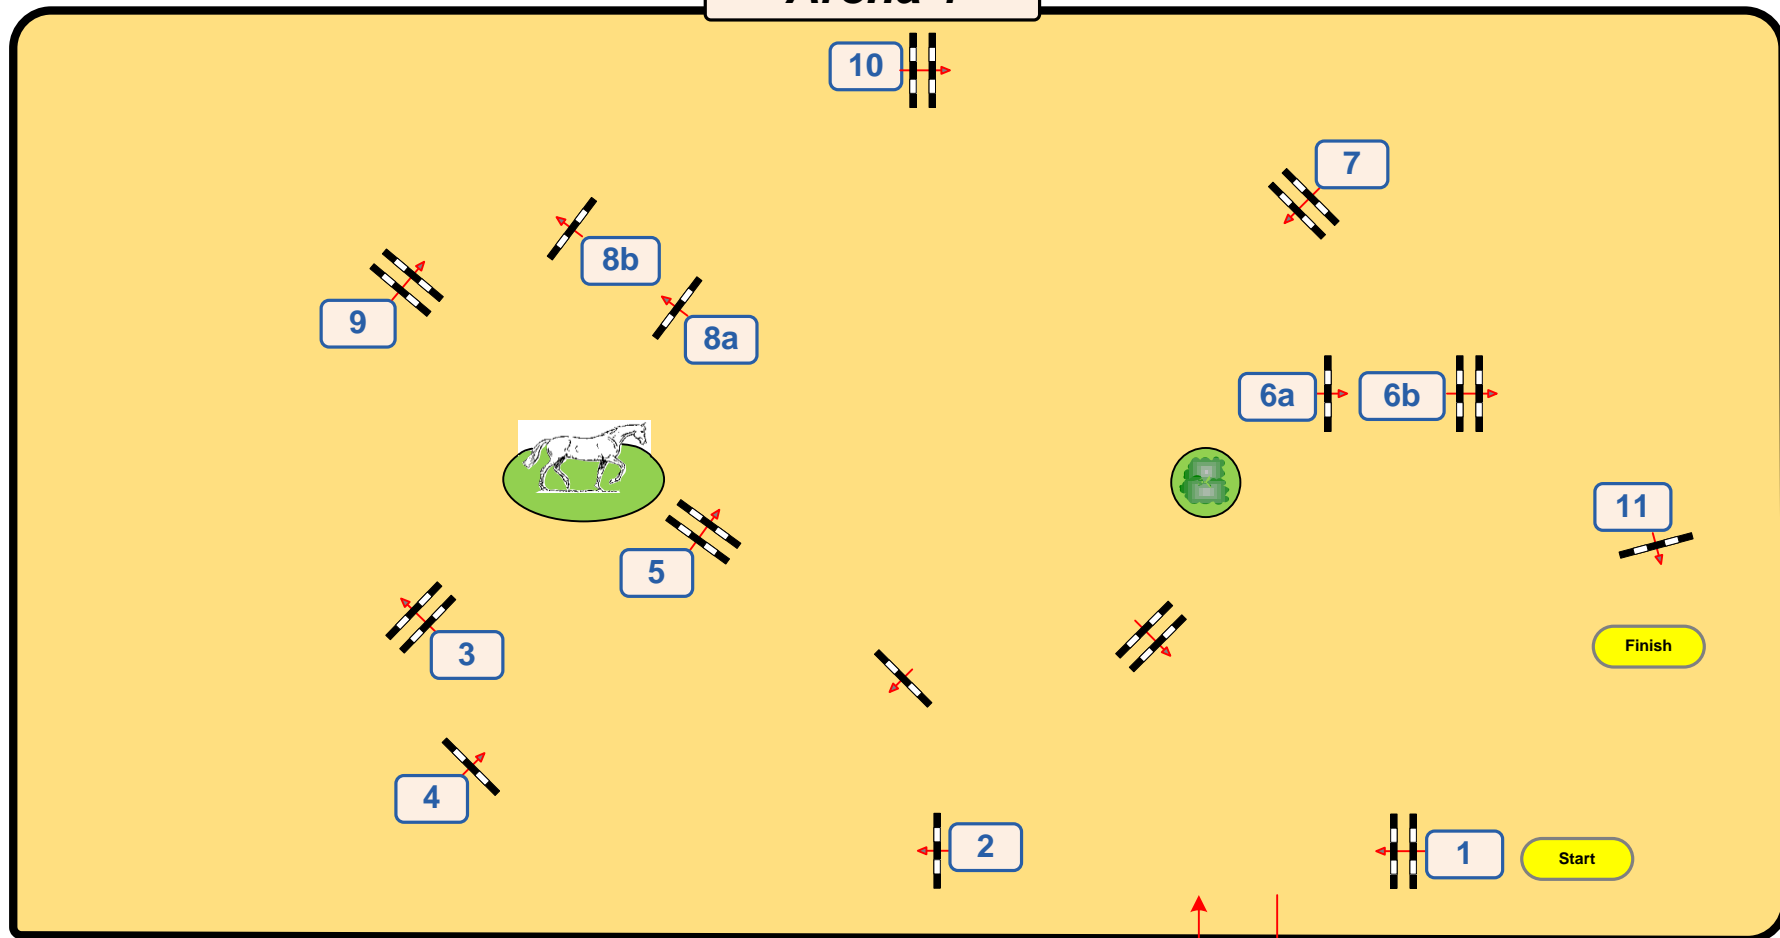

SLOVENSKÉ JAZDECKÉ DNI / SLOVAK RIDING DAYS

Class No.:

6

Pezinok

Areal zdravia Rozalka

„L“ otvorená - II. kolo BRONZE TOUR

Competition against the clock 18. June 2011 Start:

Table: A

National RG:

FEI RG / Art. 238.2.2.

Height: 1,20 m

Speed: 350 m/min

Length: 450 m

Time allowed: 78 sec

Time limit: 156 sec

Obstacles: 1-11

Efforts: 13

Penalty sec:

Closed combination:

Arena 1

www.jumpdesign.net

Eduard Petrovic (CRO)
00385-99-2085478