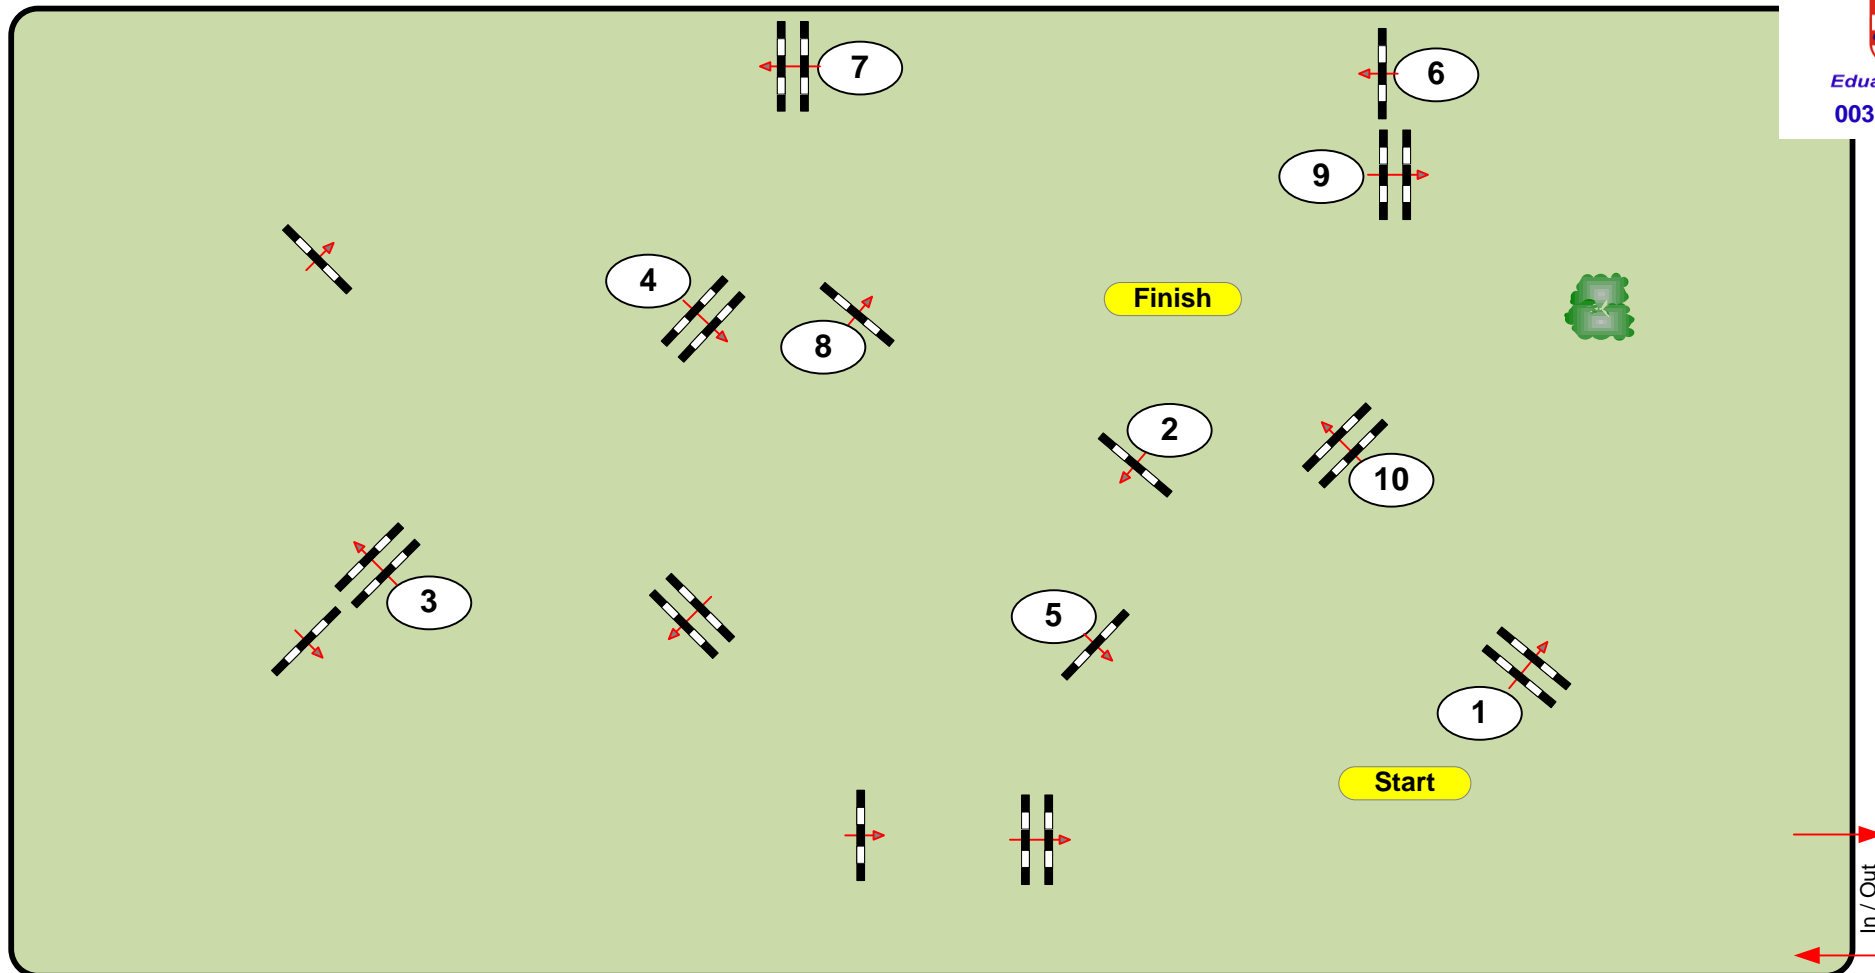

HORSEVILLE SHOWJUMPING CUP 2011

NOVI SAD FAIR
www.novisadexpo.com

Class No.: 8

0,90 m

Ex aque

1. October Start:

Table: A
National RG:
FEI RG / Art. 238.1.1.
Height: 0,90 m

Speed: 325 m/min
Length: 470 m
Time allowed: 87 sec
Time limit: 174 sec

Obstacles: 1-10
Efforts: 11
Penalty sec:
Closed combination:

www.jumpdesign.net

Eduard Petrovic (CRO)
00385-99-861 8472