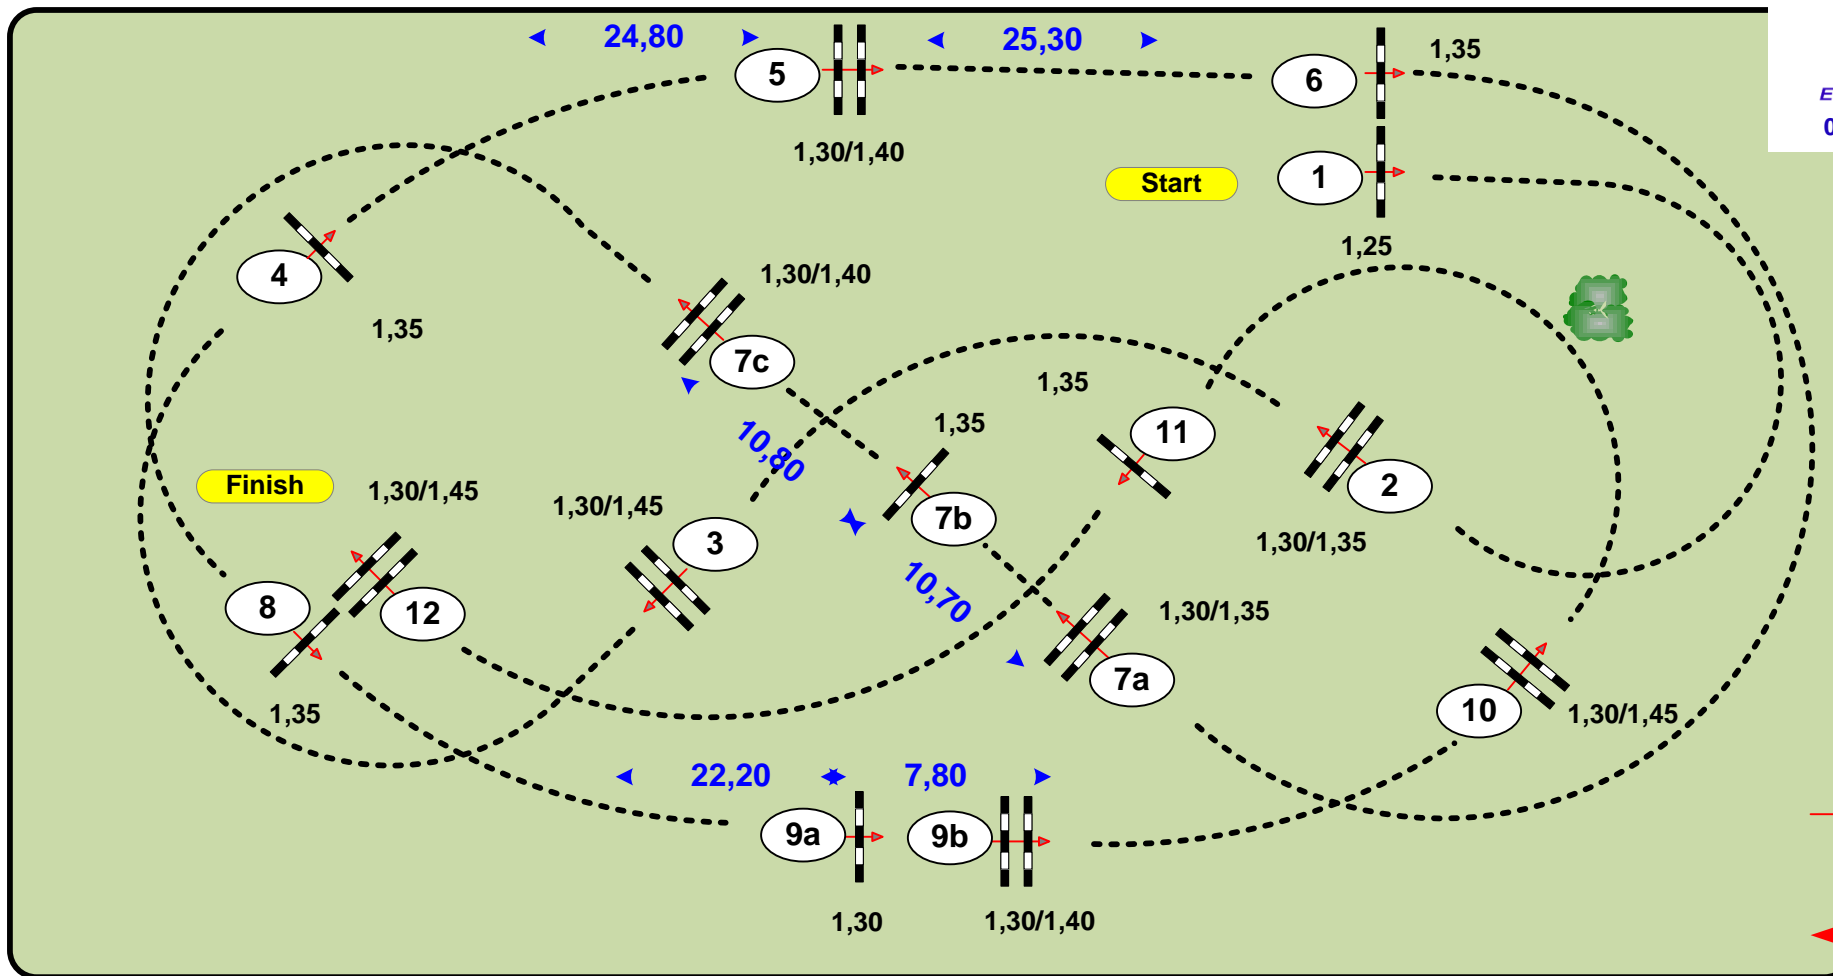

Speed: 350 m/min  
Length: 540 m  
Time allowed: 93 sec  
Time limit: 186 sec

Obstacles: 1-12  
Efforts: 15  
Penalty sec:  
Closed combination:

1st Jump-off: **4-5-7b-9a+9b-10-11-12**  
Length: 320 m  
Time allowed: 55 sec  
Time limit: 110 sec

2nd Jump-off: **3-4-5-7b-9a+9b-10**  
Length: 290 m  
Time allowed: 50 sec  
Time limit: 100 sec

[www.jumpdesign.net](http://www.jumpdesign.net)

Eduard Petrovic (CRO)  
00385-99-861 8472

Jury

In / Out