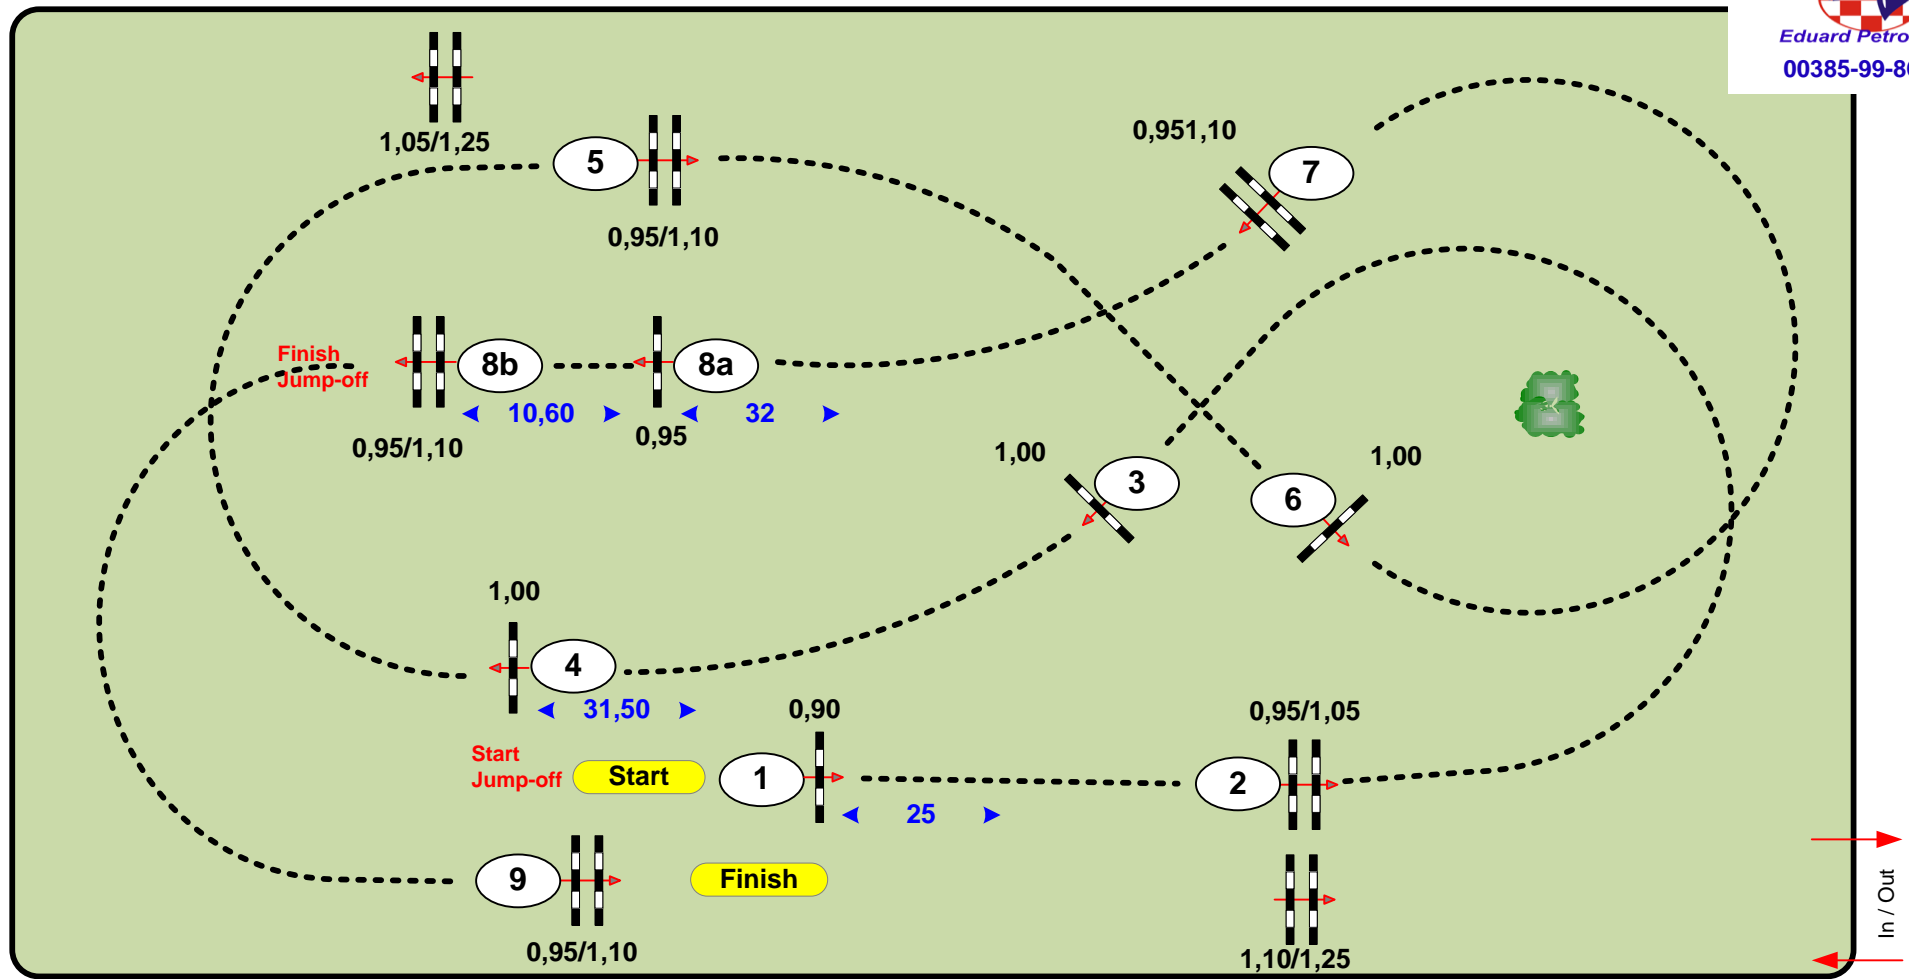

HORSEVILLE SHOWJUMPING CUP 2011

NOVISAD FAIR
www.novisadexpo.com

Class No.: 1

1,00m

Competition with jump off direct after

29. September Start: 13:00

Table: A
National RG: **J- off direct after**
FEI RG / Art. 238.2.2.
Height: 1,00 m

Speed: 325 m/min
Length: 400 m
Time allowed: 74 sec
Time limit: 148 sec

Obstacles: 1-9
Efforts: 10
Penalty sec:
Closed combination:

1st Jump-off: **1-2-3-6-7-8a+8b**
Length: 280 m
Time allowed: 52 sec
Time limit: 104 sec

www.jumpdesign.net

Eduard Petrovic (CRO)
00385-99-861 8472

Jury