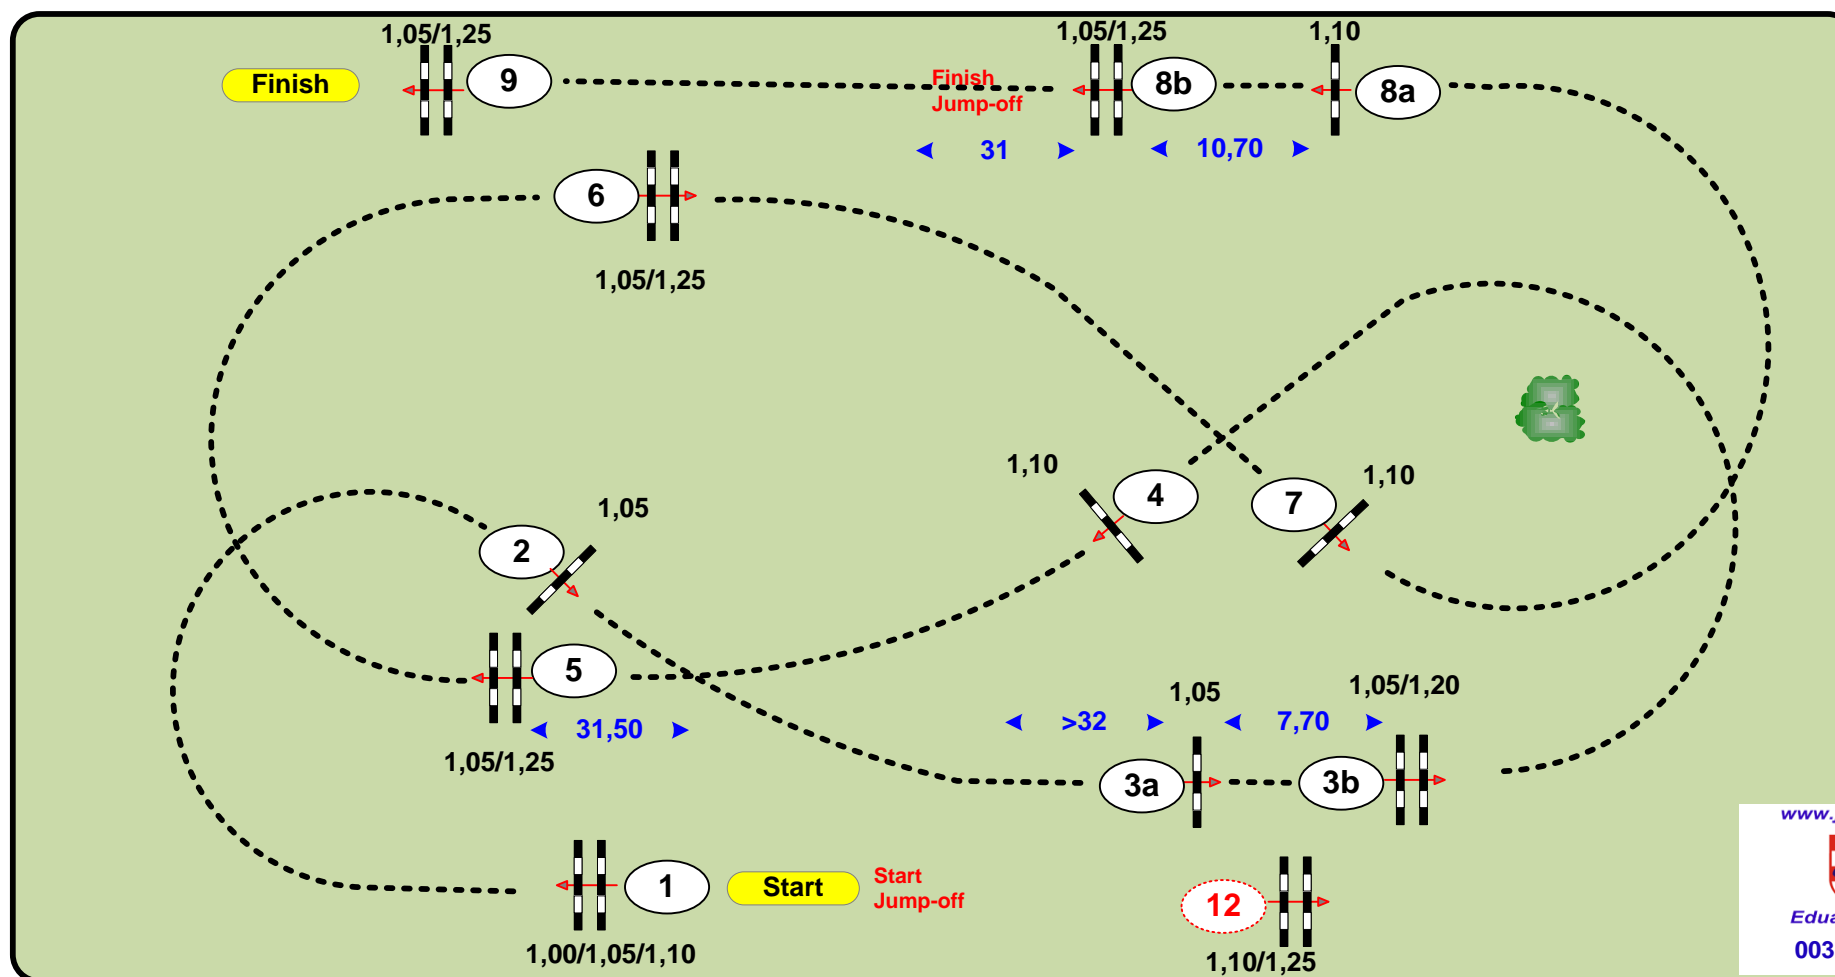

FEI RG / Art. 238.2.2.

Time allowed: 74 sec

Penalty sec:

Time allowed: 52 sec

Height: 1,10 m

Time limit: 148 sec

Closed combination:

Time limit: 104 sec