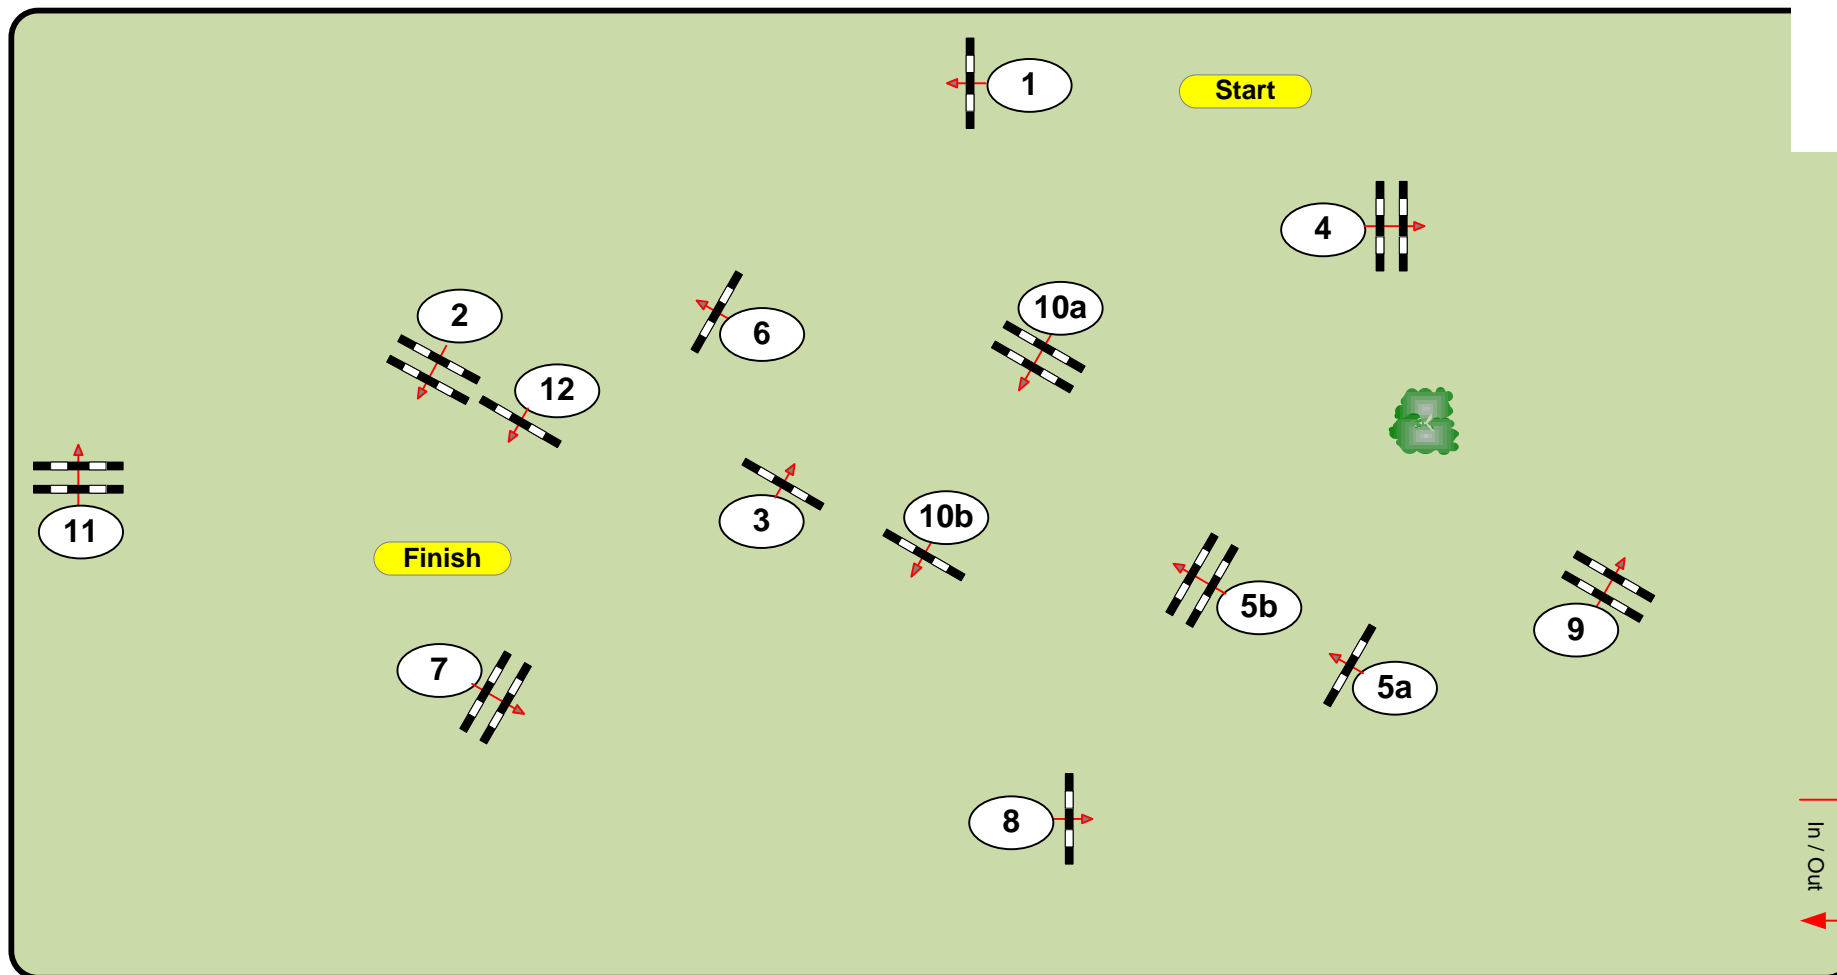

HORSEVILLE SHOWJUMPING CUP 2011

NOVI SAD FAIR
www.novisadexpo.com

Class No.: 7

1,30 m

Competition against the clock

30. September Start: 16:00

Table: A
National RG:
FEI RG / Art. 238.2.A2.
Height: 1,30 m

Speed: 350 m/min
Length: 530 m
Time allowed: 91 sec
Time limit: 182 sec

Obstacles: 1-12
Efforts: 14
Penalty sec:
Closed combination:

www.jumpdesign.net

Eduard Petrovic (CRO)
00385-99-861 8472

Jury

In / Out