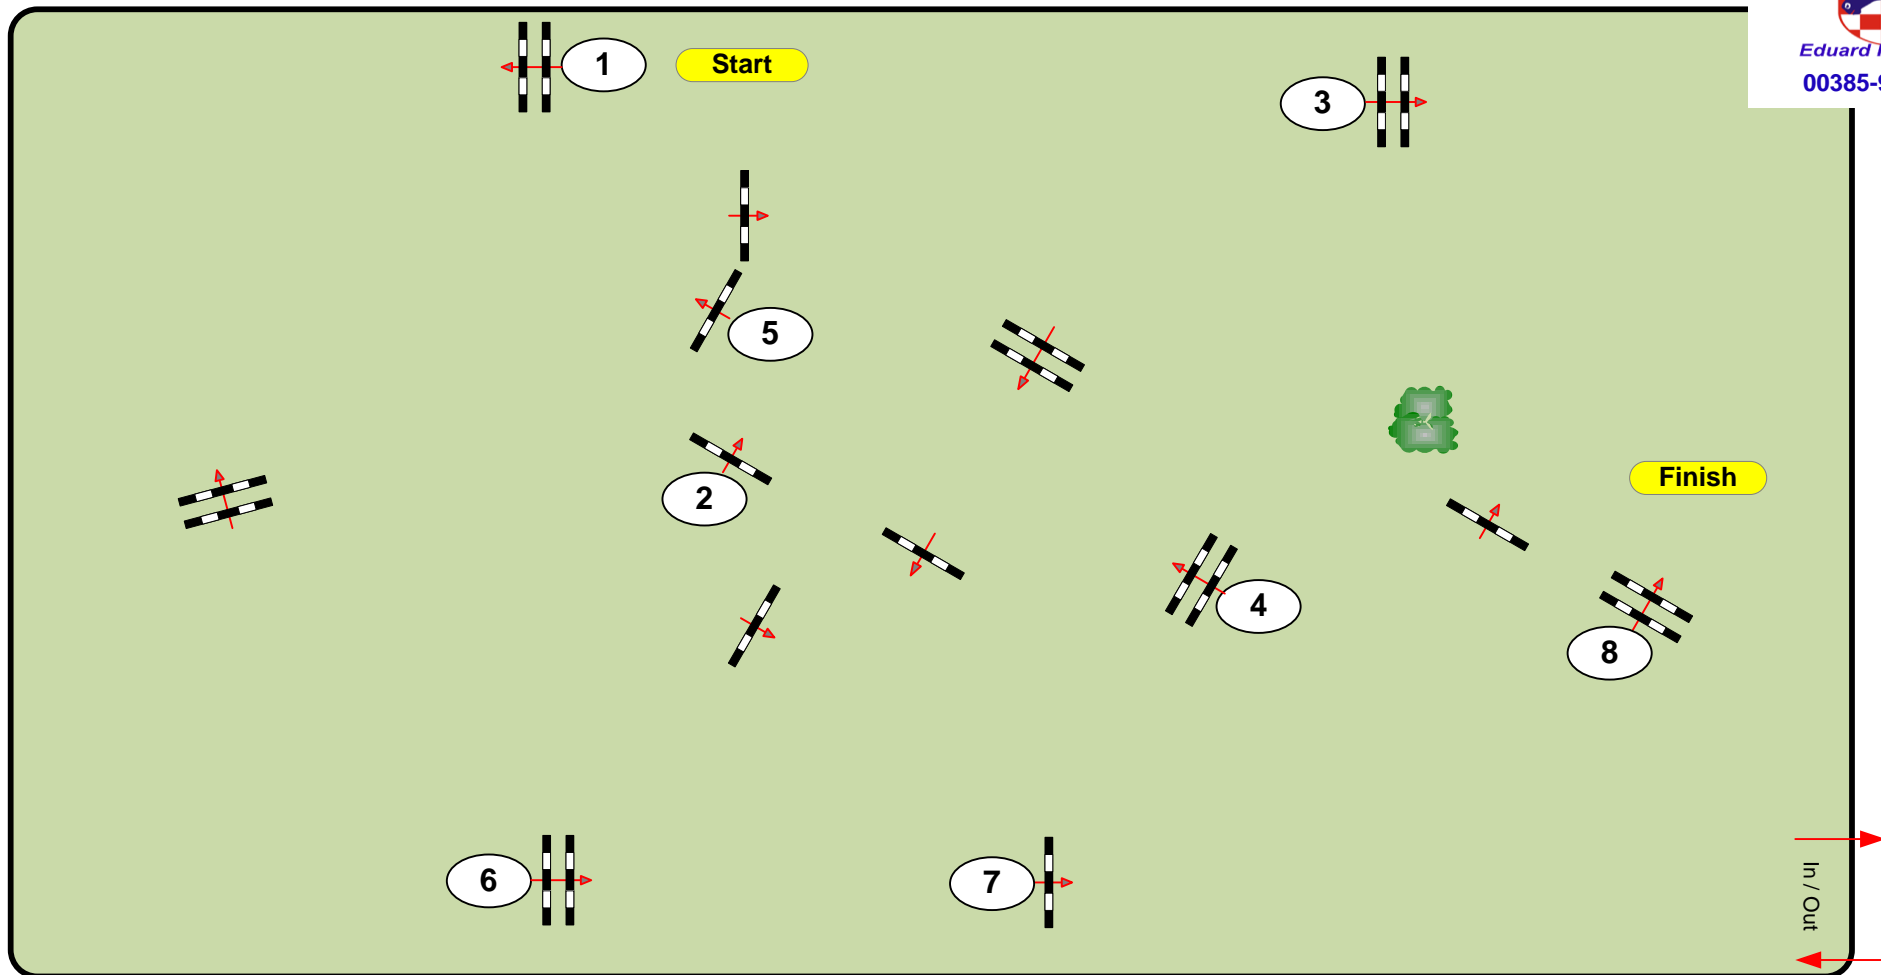

HORSEVILLE SHOWJUMPING CUP 2011

NOVI SAD FAIR
www.novisadexpo.com

Class No.: 4

0,80 m

Amateur Tour

30. September

Start: 10:00

Table: A
National RG:
FEI RG / Art. ?
Height: 0,80 m

Speed: 325 m/min
Length: 360 m
Time allowed: 67 sec
Time limit: 134 sec

Obstacles: 1-8
Efforts: 8
Penalty sec:
Closed combination:

www.jumpdesign.net

Eduard Petrovic (CRO)
00385-99-861 8472

Jury