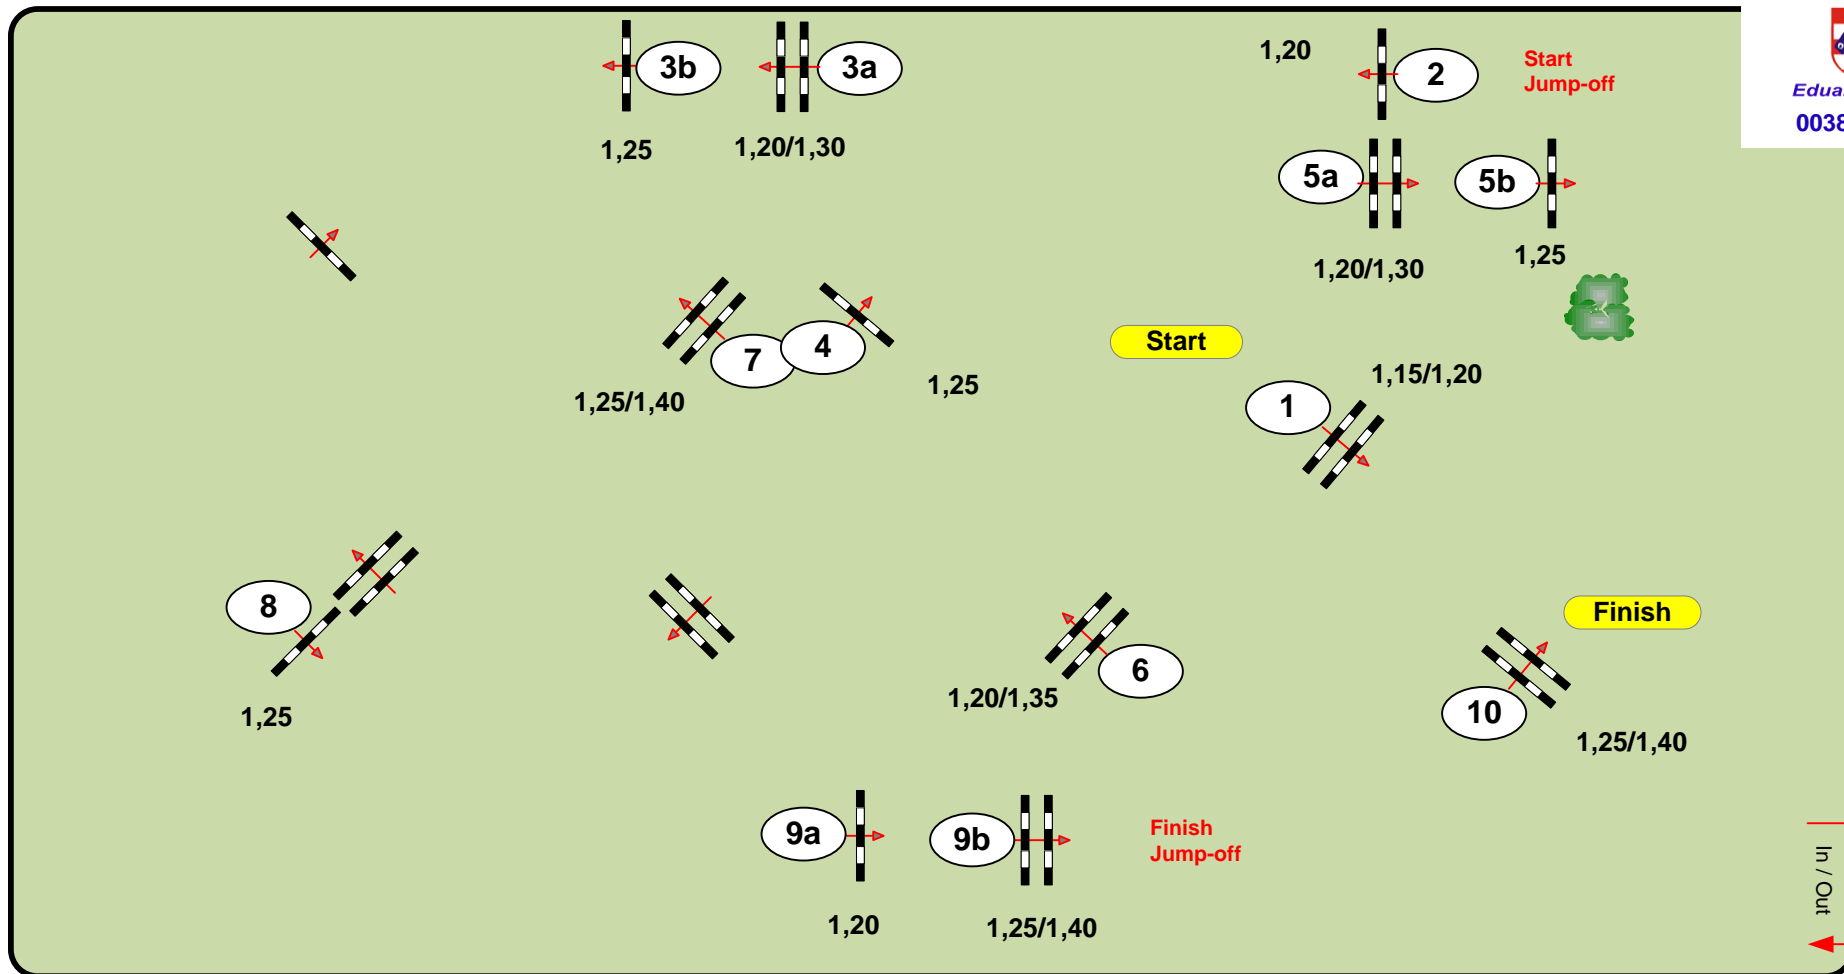

HORSEVILLE SHOWJUMPING CUP 2011

NOVI SAD FAIR
www.novisadexpo.com

Class No.: 10

1,25 m

Competition with jump off

31. September Start:

Table: A
National RG:
FEI RG / Art. 238.2.A5
Height: 1,25 m

Speed: 350 m/min
Length: 420 m
Time allowed: 72 sec
Time limit: 144 sec

Obstacles: 1-10
Efforts: 13
Penalty sec:
Closed combination:

1st Jump-off: **2-3a-4-7-8-9a+9b**
Length: 280 m
Time allowed: 48 sec
Time limit: 96 sec

www.jumpdesign.net

Eduard Petrovic (CRO)
00385-99-861 8472

Jury

In / Out