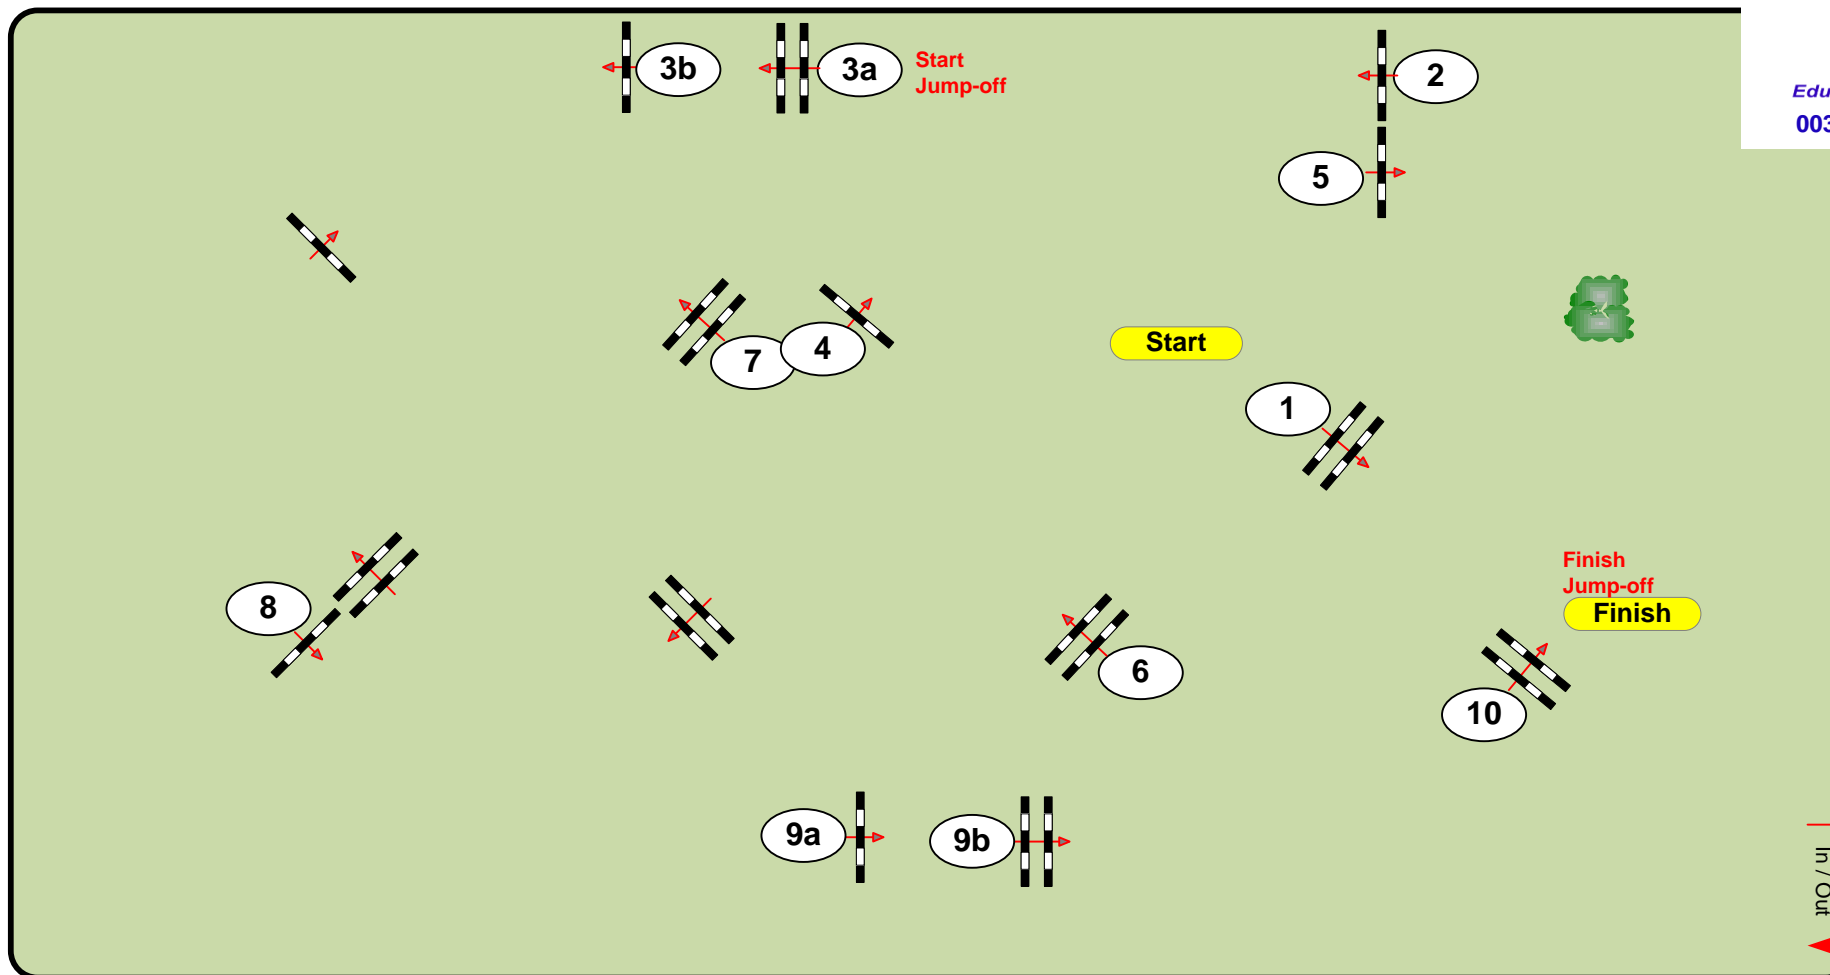

HORSEVILLE SHOWJUMPING CUP 2011

NOVI SAD FAIR
www.novisadexpo.com

Class No.: 9

1,10 m

Competition with jump off

31. September Start: 12:00

Table: A
National RG:
FEI RG / Art. 238.2.A5
Height: 1,10 m

Speed: 350 m/min
Length: 440 m
Time allowed: 76 sec
Time limit: 152 sec

Obstacles: 1-10
Efforts: 12
Penalty sec:
Closed combination:

1st Jump-off: **3a-4-5-6-9a+9b-10**
Length: 280 m
Time allowed: 48 sec
Time limit: 96 sec

www.jumpdesign.net

Eduard Petrovic (CRO)
00385-99-861 8472

Jury

In / Out