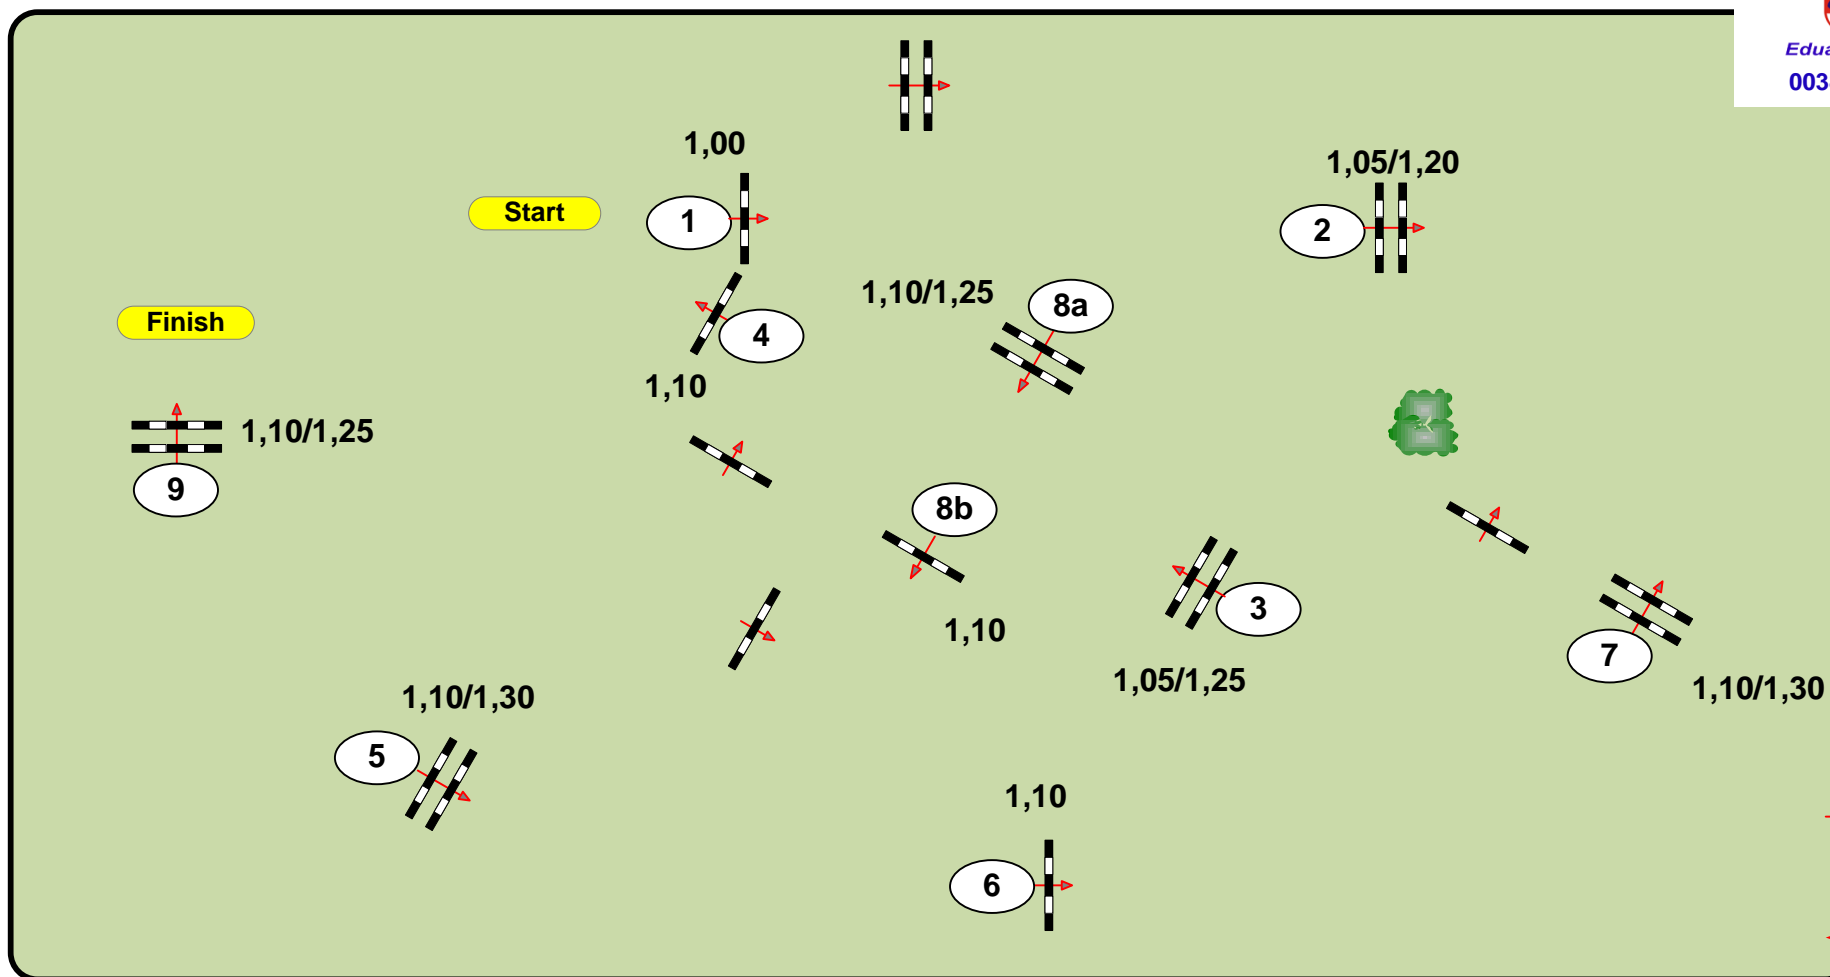

HORSEVILLE SHOWJUMPING CUP 2011

NOVI SAD FAIR
www.novisadexpo.com

Class No.: 5

1,10 m

30. September Start: 14:00

Table: A
National RG:
FEI RG / Art. 238.2.2.
Height: 1,10 m

Speed: 350 m/min
Length: 390 m
Time allowed: 67 sec
Time limit: 134 sec

Obstacles: 1-9
Efforts: 10
Penalty sec:
Closed combination:

1st Jump-off: **1-2-3-6-7-8a+8b**
Length: 290 m
Time allowed: 50 sec
Time limit: 100 sec

www.jumpdesign.net

Eduard Petrovic (CRO)
00385-99-861 8472

Jury