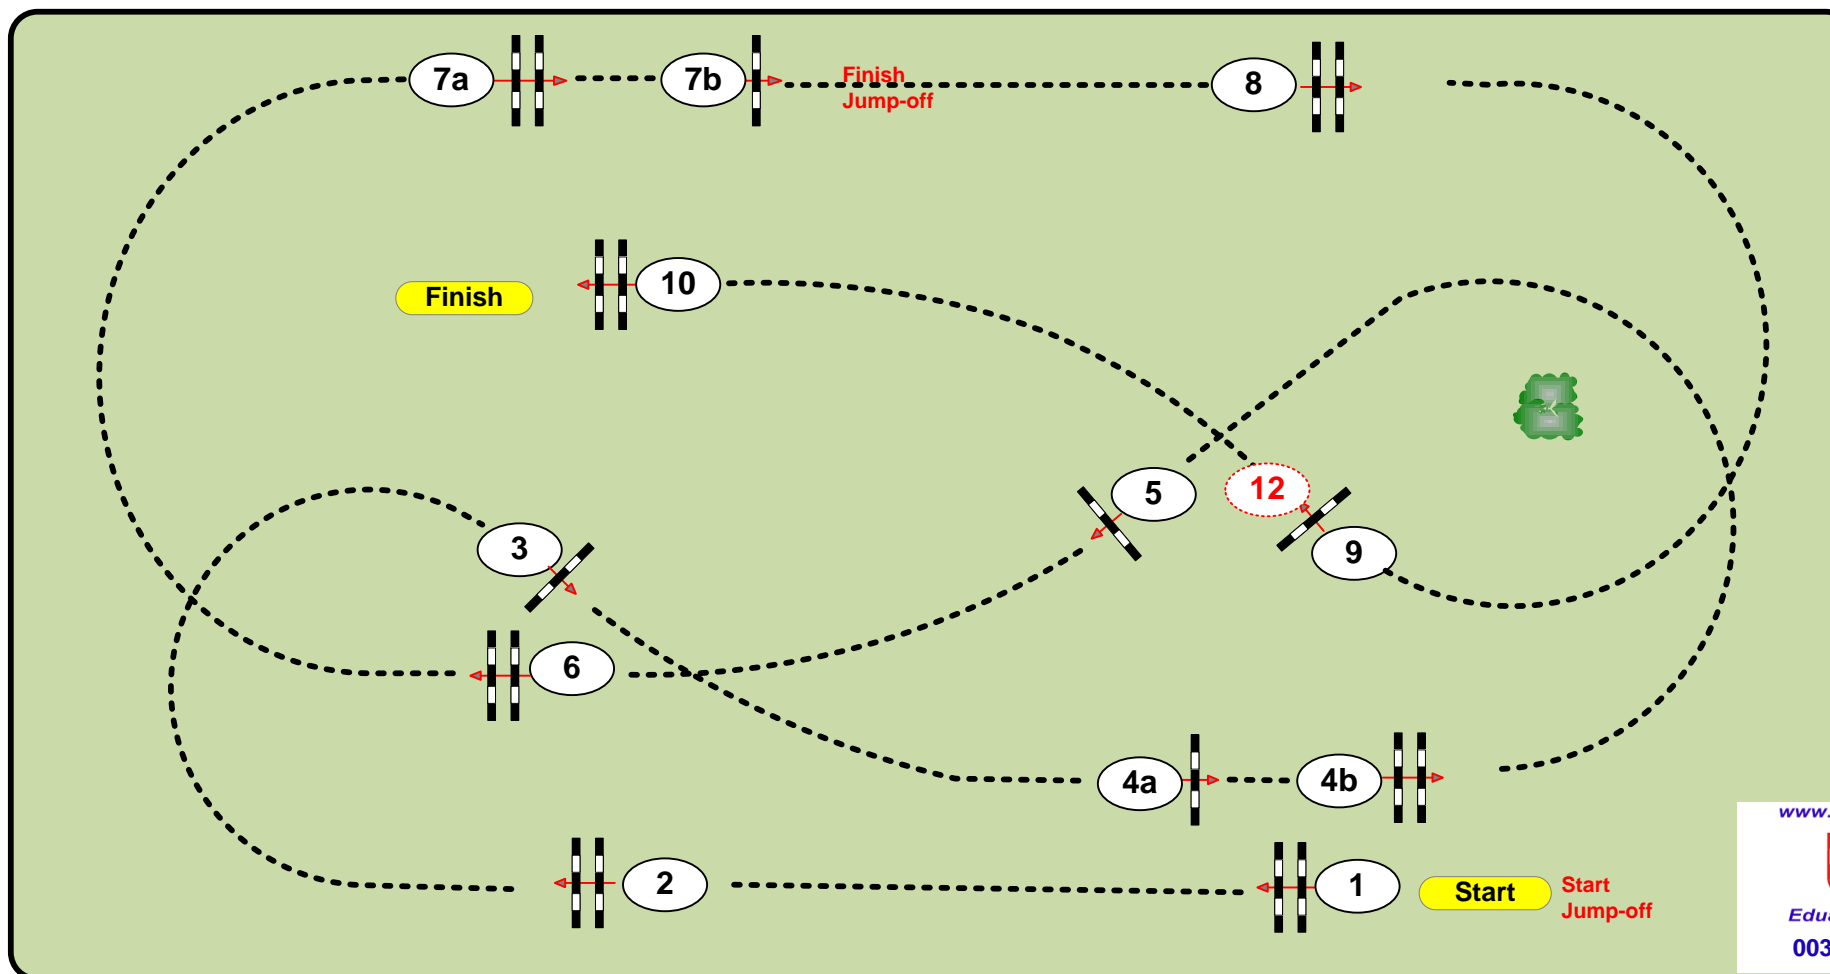

# HORSEVILLE SHOWJUMPING CUP 2011

**NOVI SAD FAIR**  
www.novisadexpo.com

Class No.: 3

1,25m

Competition with jump off direct after

29. September Start: 17:00

Table: A	Speed: 350 m/min	Obstacles: 1-10	1st Jump-off: 1-12-5-6-7a+7b
National RG: <b>J- off direct after</b>	Length: 430 m	Efforts: 12	Length: 300 m
FEI RG / Art. 238.2.2.	Time allowed: 74 sec	Penalty sec:	Time allowed: 52 sec
Height: 1,25 m	Time limit: 148 sec	Closed combination:	Time limit: 104 sec